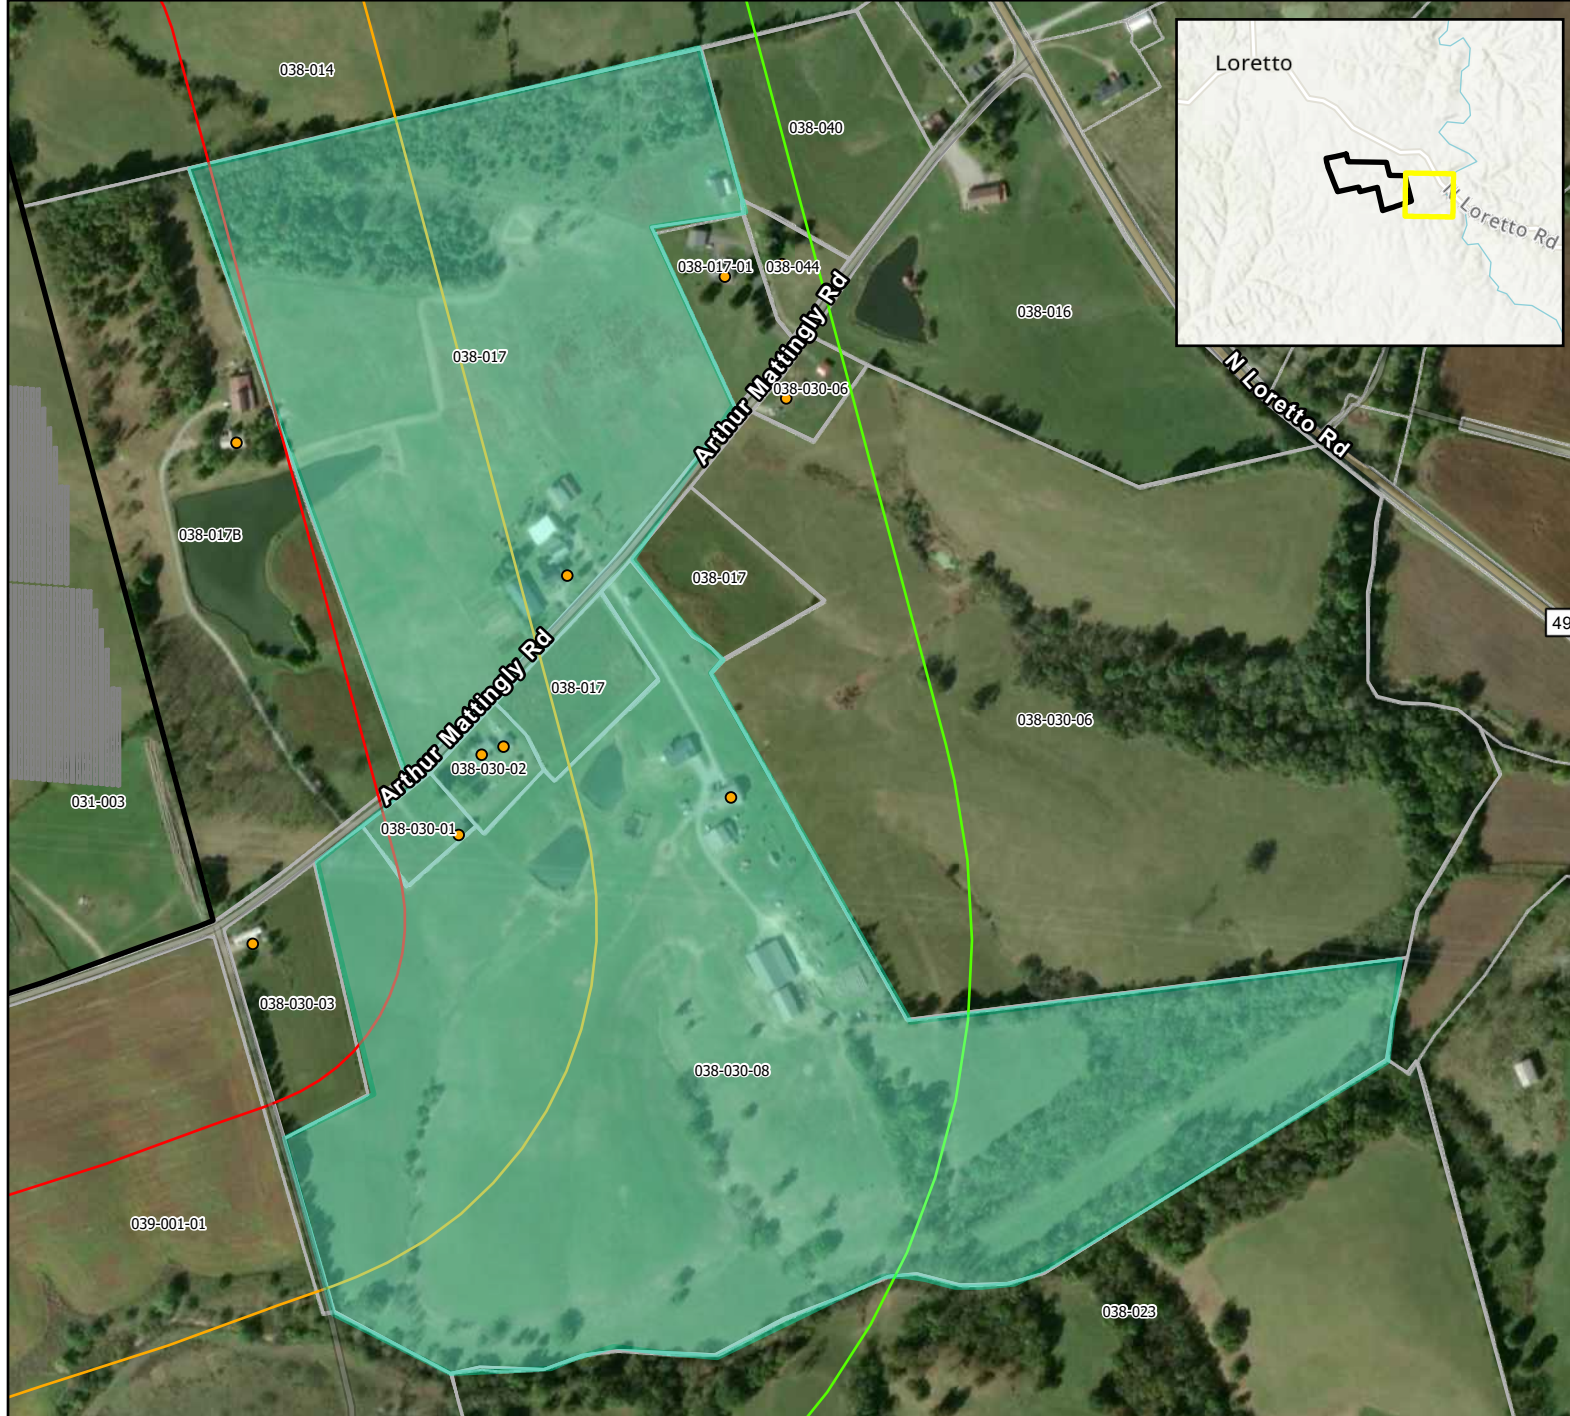

Legend

- Project Boundary
- Project 2000' Buffer
- Project 1000' Buffer
- Project 500' Buffer
- Parcel Boundary
- Residential Neighborhood
- Non-Participating Residence within 2000'

**Parcel Map
Neighborhood 1**
Crab Run Solar Project
Crab Run Solar, LLC
Marion County, Kentucky

- Legend**
- Project Boundary
 - Project 2000' Buffer
 - Project 1000' Buffer
 - Project 500' Buffer
 - Parcel Boundary
 - Residential Neighborhood
 - Non-Participating Residence within 2000'

**Parcel Map
Neighborhood 2**
Crab Run Solar Project
Crab Run Solar, LLC
Marion County, Kentucky

Legend

-  Project Boundary
-  Project 2000' Buffer
-  Project 1000' Buffer
-  Project 500' Buffer
-  Parcel Boundary
-  Residential Neighborhood
-  Non-Participating Residence within 2000'
-  Non-Participating Residence outside 2000'

Parcel Map
Neighborhood 3
 Crab Run Solar Project
 Crab Run Solar, LLC
 Marion County, Kentucky