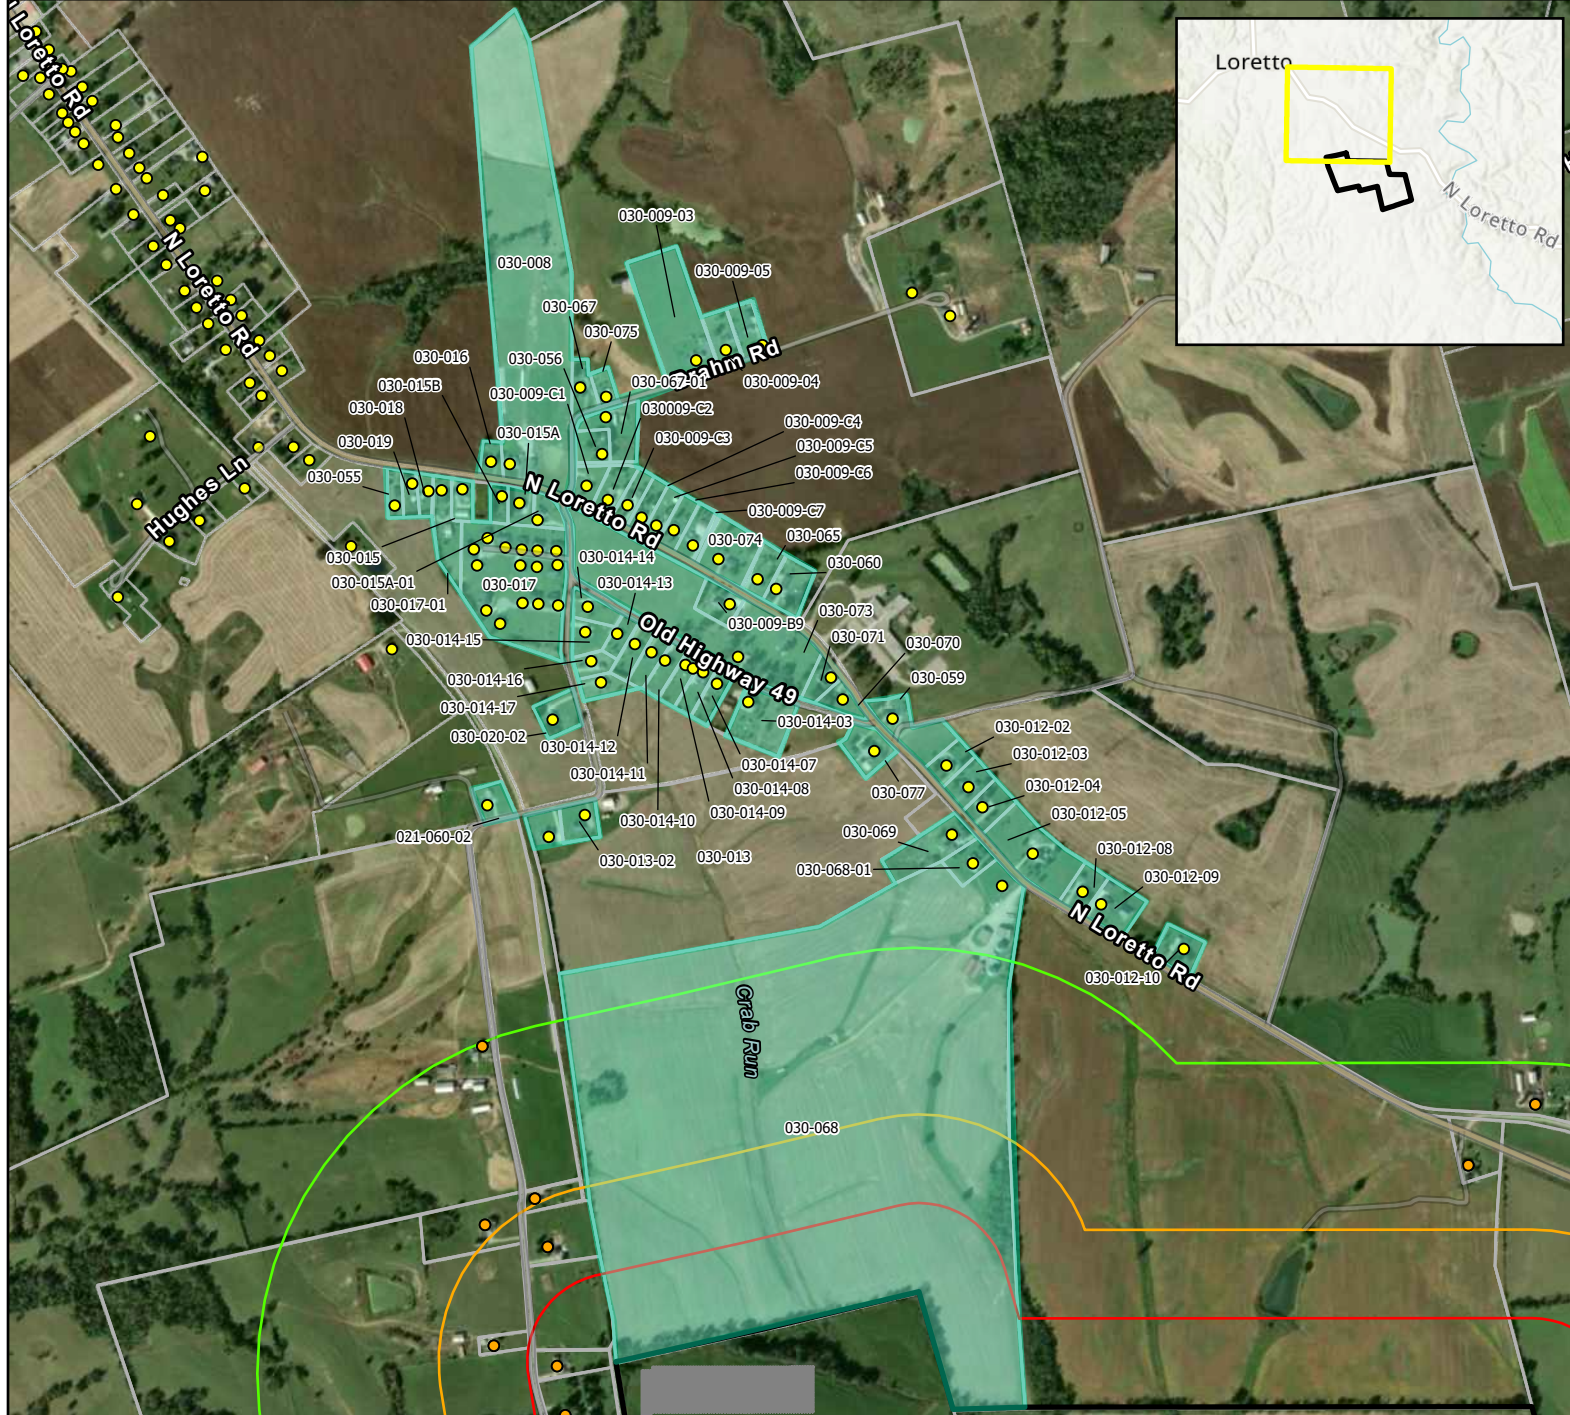

Legend

- Project Boundary
- Project 2000' Buffer
- Project 1000' Buffer
- Project 500' Buffer
- Parcel Boundary
- Residential Neighborhood
- Non-Participating Residence within 2000'

**Parcel Map
Neighborhood 1**
Crab Run Solar Project
Crab Run Solar, LLC
Marion County, Kentucky

- Legend**
- Project Boundary
 - Project 2000' Buffer
 - Project 1000' Buffer
 - Project 500' Buffer
 - Parcel Boundary
 - Residential Neighborhood
 - Non-Participating Residence within 2000'

**Parcel Map
Neighborhood 2**
Crab Run Solar Project
Crab Run Solar, LLC
Marion County, Kentucky

Legend

-  Project Boundary
-  Project 2000' Buffer
-  Project 1000' Buffer
-  Project 500' Buffer
-  Parcel Boundary
-  Residential Neighborhood
-  Non-Participating Residence within 2000'
-  Non-Participating Residence outside 2000'

Parcel Map
Neighborhood 3
 Crab Run Solar Project
 Crab Run Solar, LLC
 Marion County, Kentucky