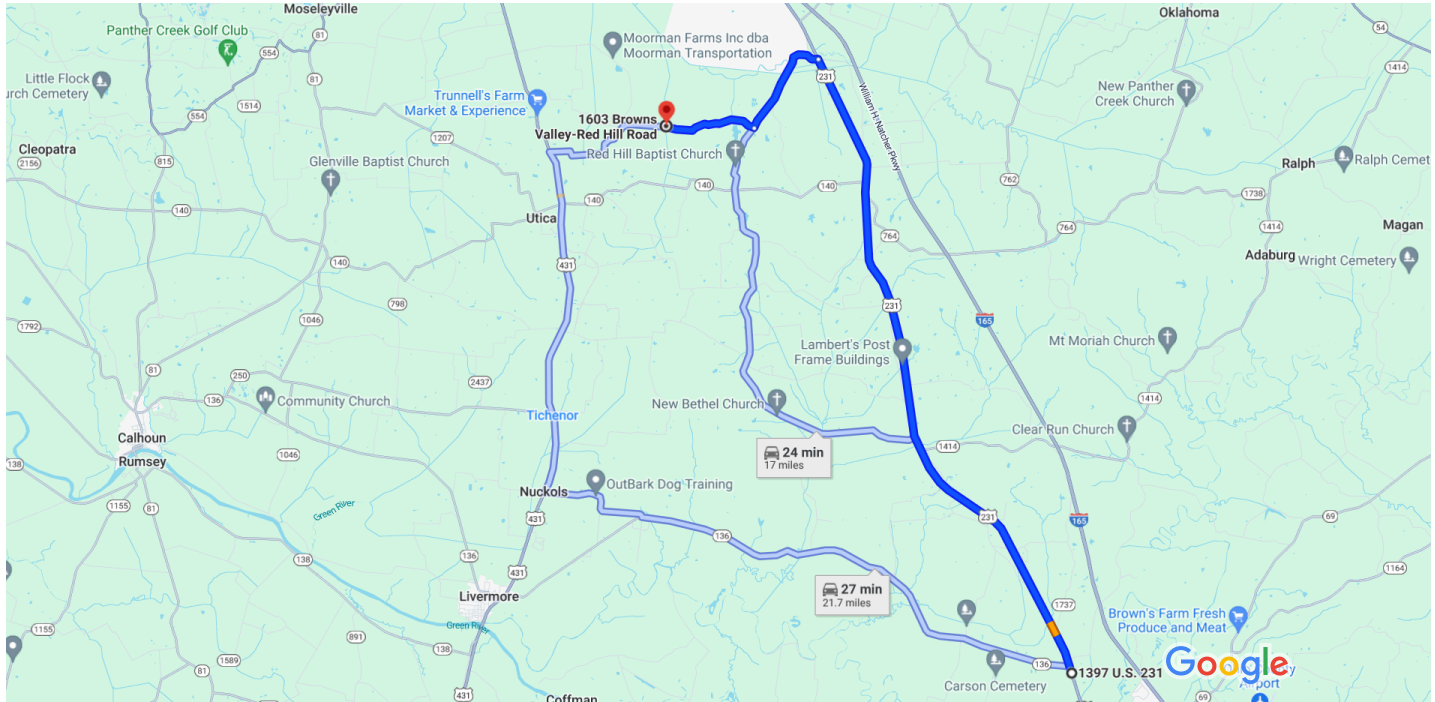

1397 US-231, Hartford, KY 42347 to 1603 Browns Valley-Red Hill Rd, Utica, KY 42376

Drive 17.7 miles, 21 min

Map data ©2024 2 mi

via US-231 N **21 min**  
Fastest route 17.7 miles

via US-231 N and Red Hill-  
Maxwell Rd **24 min**  
17.0 miles

via KY-136 W and US-431 N **27 min**  
21.7 miles

### Explore nearby 1603 Browns Valley-Red Hill Rd

- Restaurants
- Hotels
- Gas stations
- Parking Lots
- More