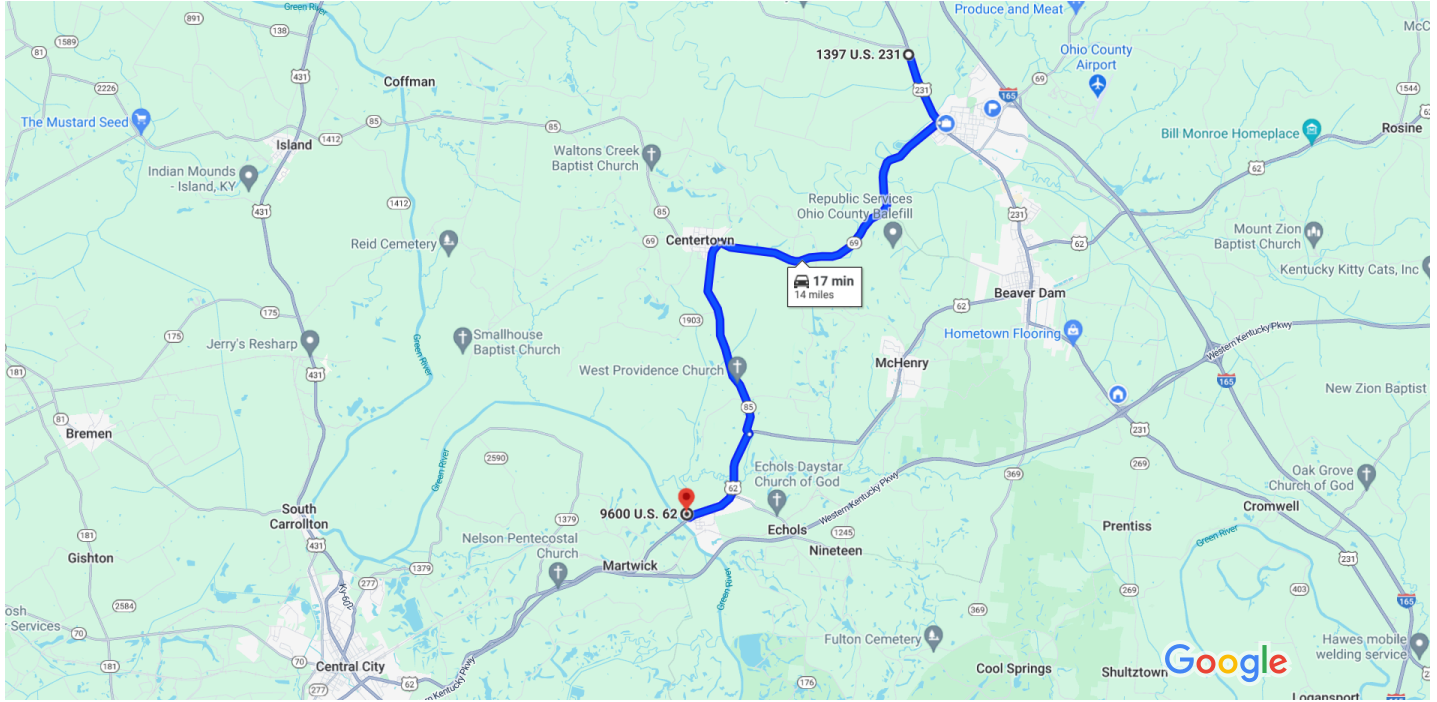

1397 US-231, Hartford, KY 42347 to 9600 US-62, Rockport, KY 42369

Drive 14.0 miles, 17 min

Map data ©2024 Google 2 mi

via KY-69 S and KY-85 E

17 min

Fastest route

14.0 miles

Explore nearby 9600 US-62

Restaurants

Hotels

Gas stations

Parking Lots

More