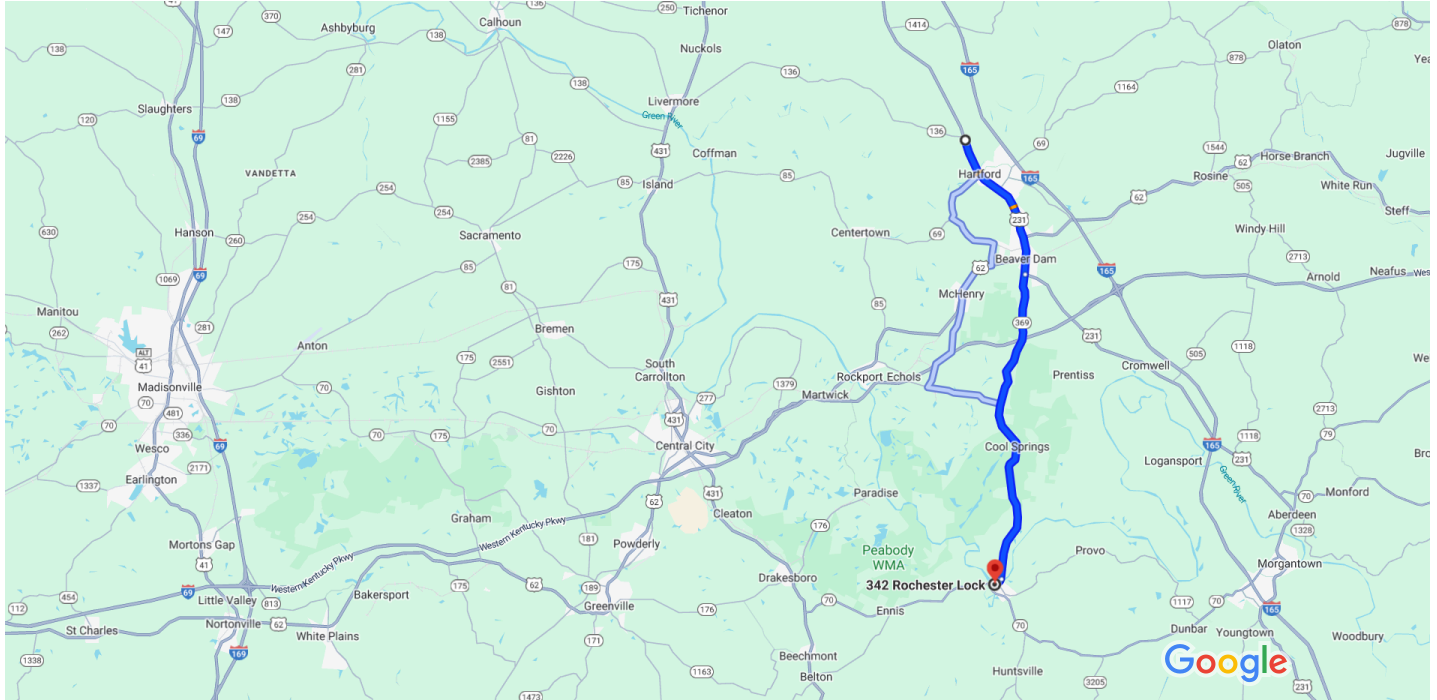

1397 US-231, Hartford, KY 42347 to 342 Rochester Lock, Beaver Dam, KY 42320 Drive 19.6 miles, 28 min

Map data ©2024 Google 2 mi

 via US-231 S and KY-369 S/Rochester Rd **28 min**
19.6 miles
Fastest route

 via KY-369 S **33 min**
23.9 miles

Explore nearby 342 Rochester Lock

-  Restaurants
-  Hotels
-  Gas stations
-  Parking Lots
-  More