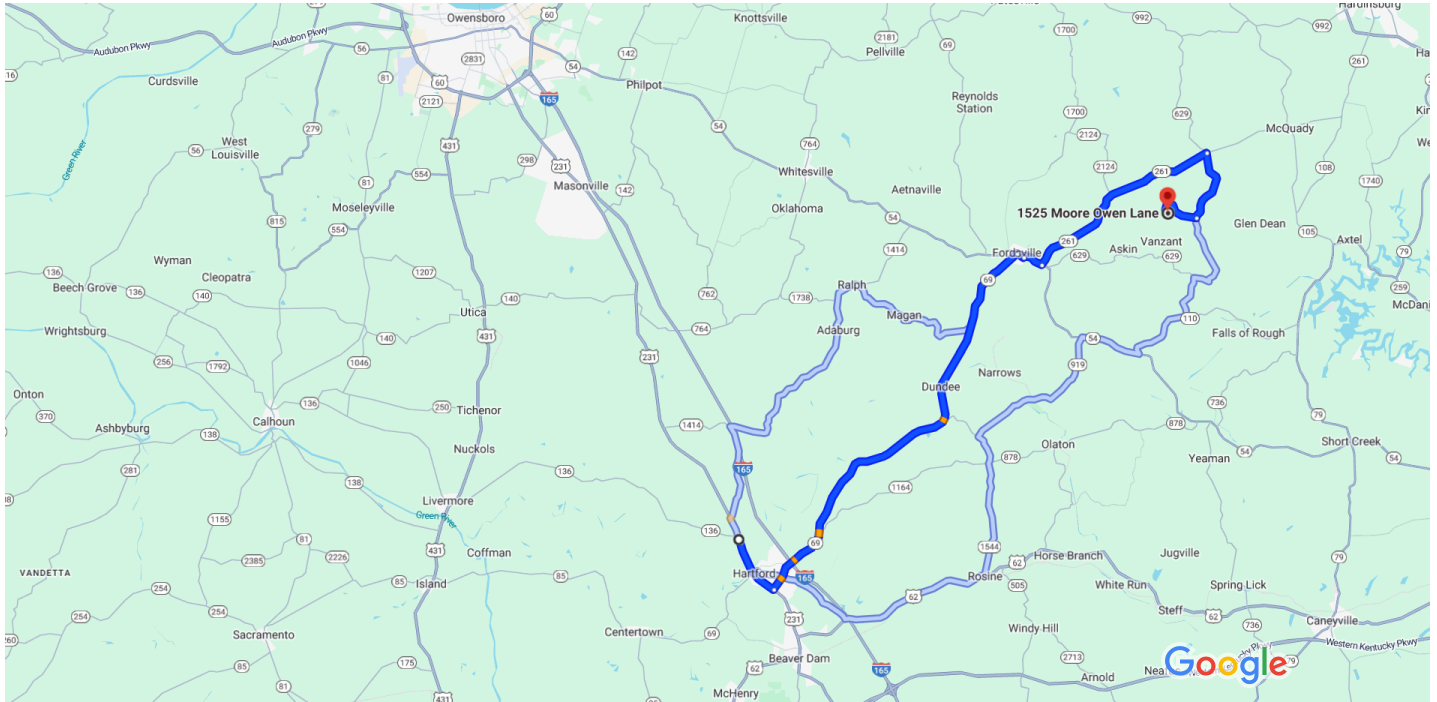

1397 US-231, Hartford, KY 42347 to 1525 Moore Owen Ln, Falls of Rough, KY 40119

Drive 34.7 miles, 44 min

Map data ©2024 Google 2 mi

via KY-69 N **44 min**
Fastest route, the usual traffic 34.7 miles

via KY-919 N **49 min**
36.6 miles

via KY-1414 N **50 min**
38.1 miles

Explore nearby 1525 Moore Owen Ln

- Restaurants
- Hotels
- Gas stations
- Parking Lots
- More