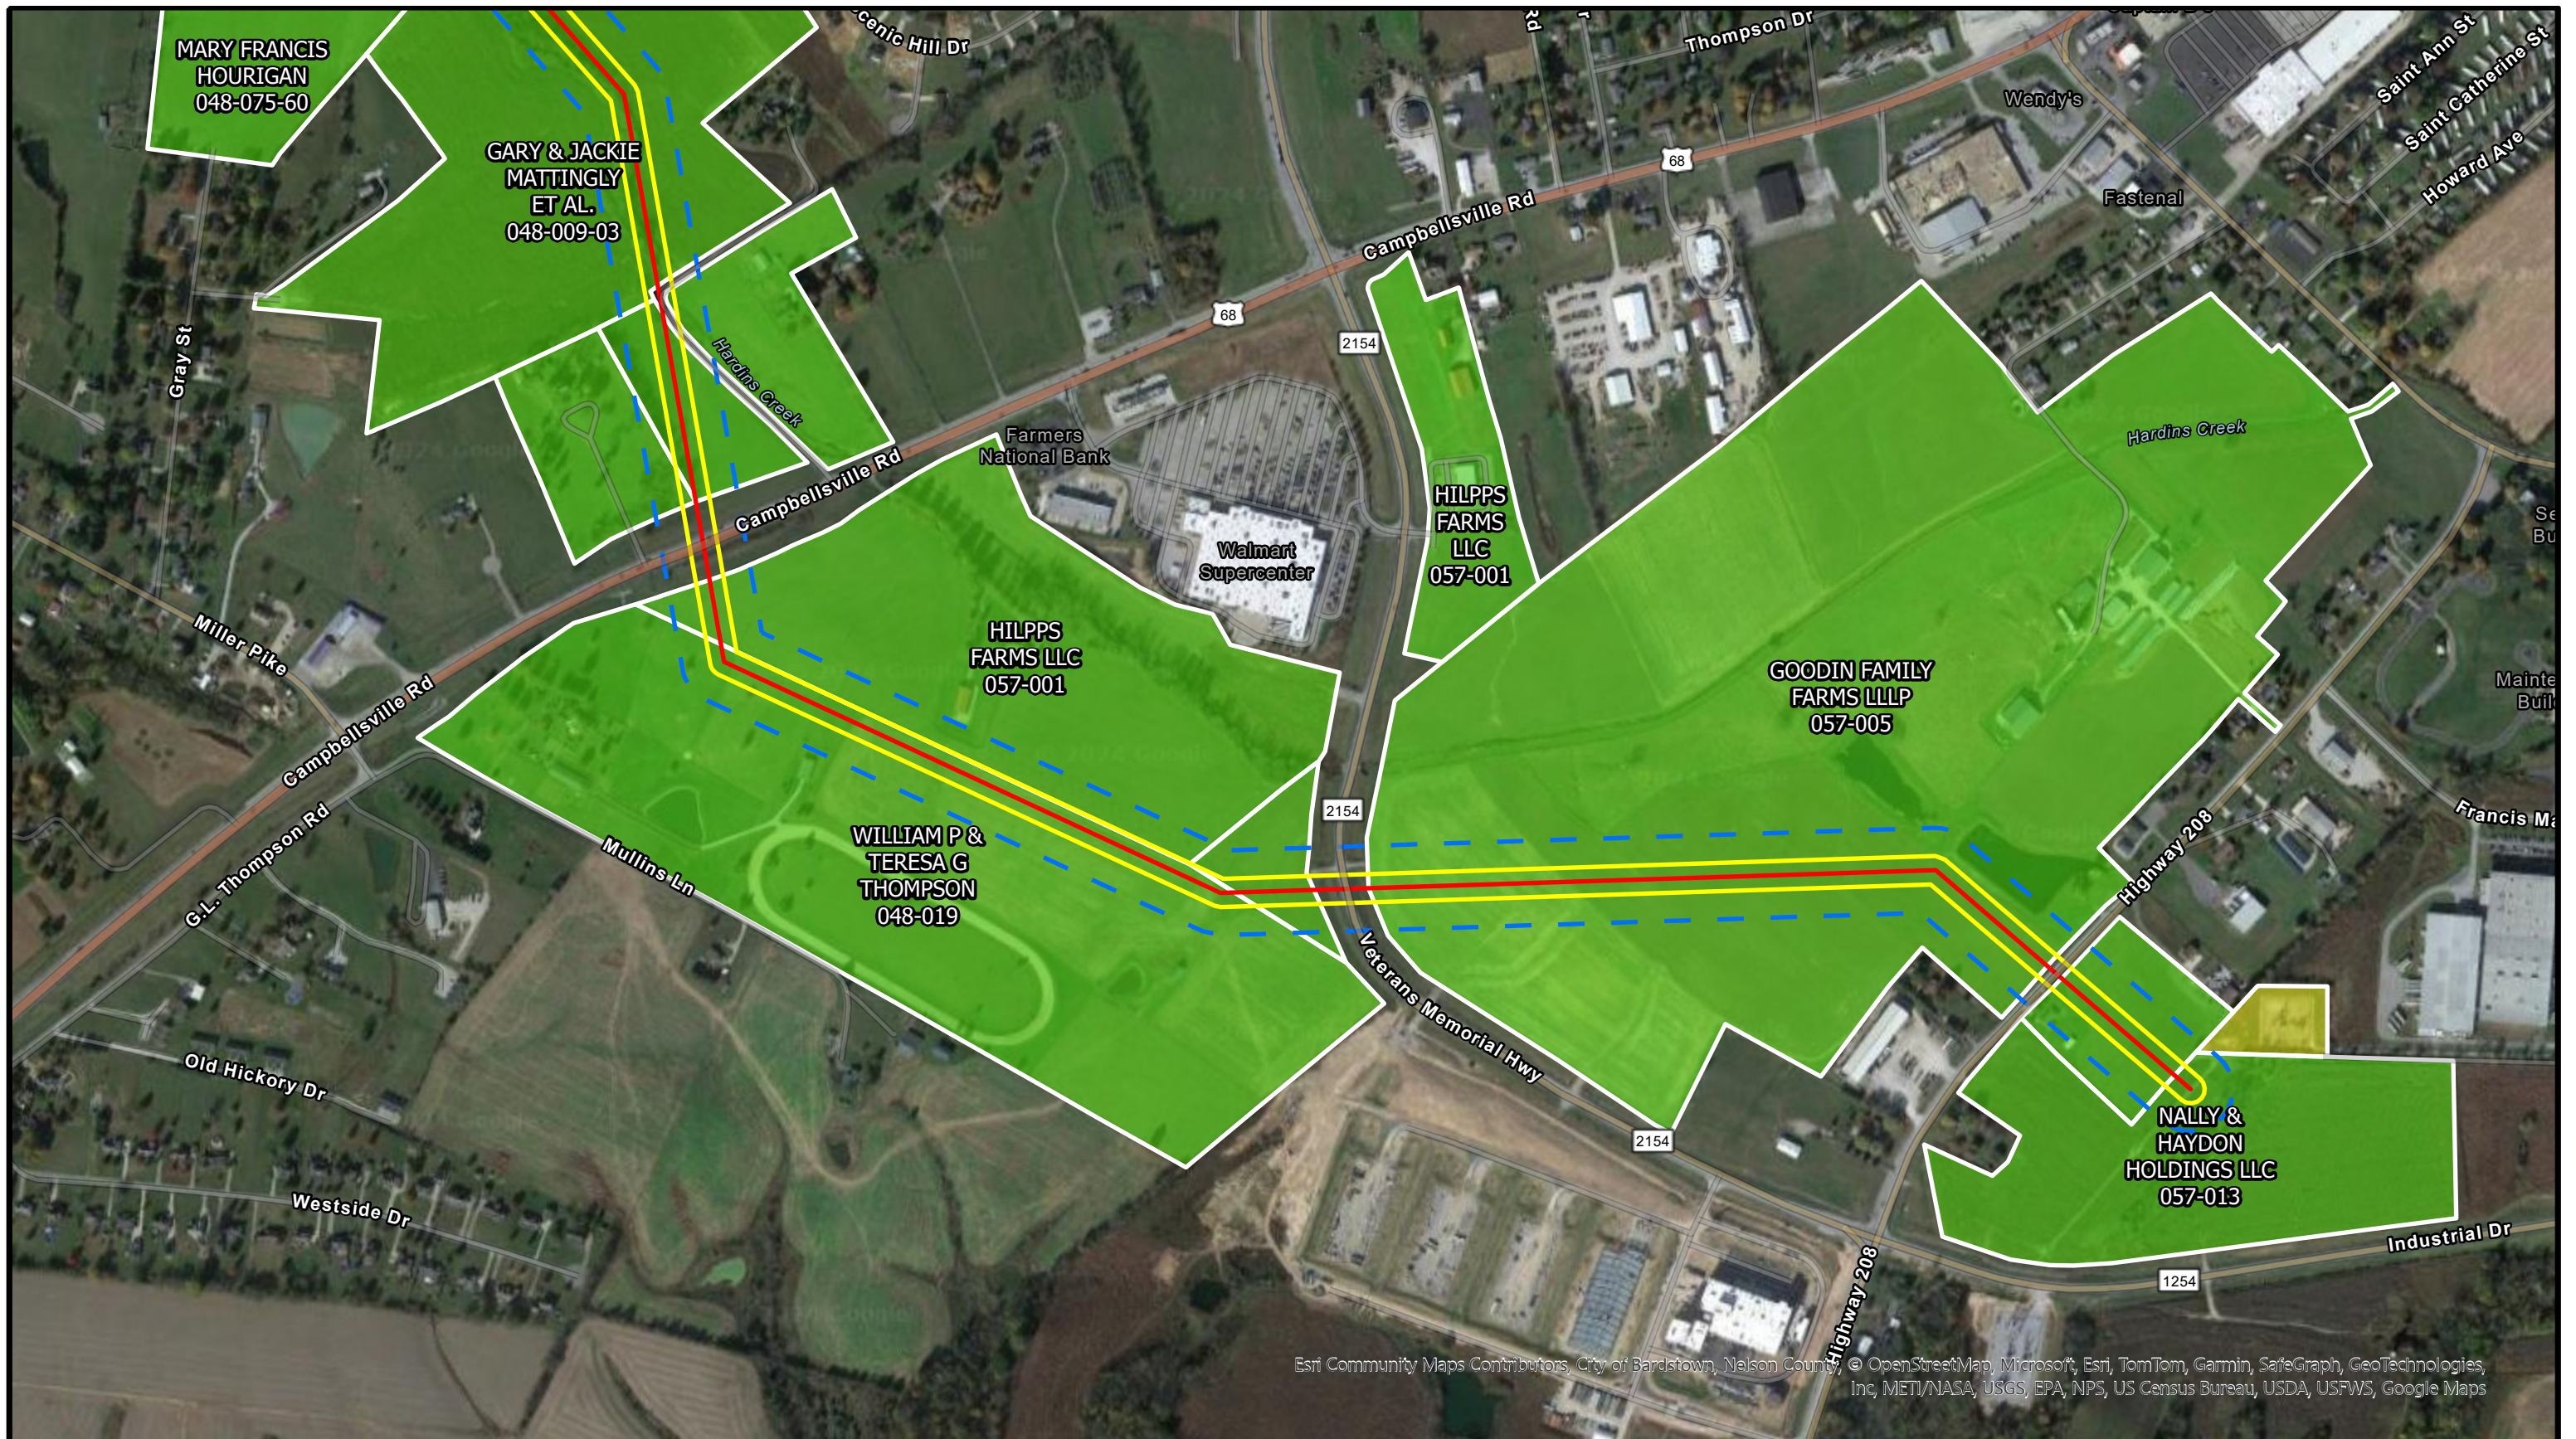

## **Marion County Industrial Tap Line Loop-In**

# Marion County Tap Line

Revision Date: 1/22/2024

**CONFIDENTIAL**  
**Vicinity Map Not to Scale**  
 This map is for reference only and not for construction purposes.

**General Legend**

- Centerline
- Corridor
- Online
- Corridor

## Marion County Tap Line

0 280 560 1,120 1,680 2,240 Feet

Revision Date: 1/22/2024

1 inch = 565 feet

**1**  
of  
**2**

**EAST KENTUCKY POWER COOPERATIVE**  
A Touchstone Energy Cooperative

**General Legend**

## Marion County Tap Line

0 280 560 1,120 1,680 2,240 Feet

Revision Date: 1/22/2024

1 inch = 565 feet

2  
of  
2

**EAST KENTUCKY POWER COOPERATIVE**  
A Touchstone Energy Cooperative

**Marion County Tap Line**