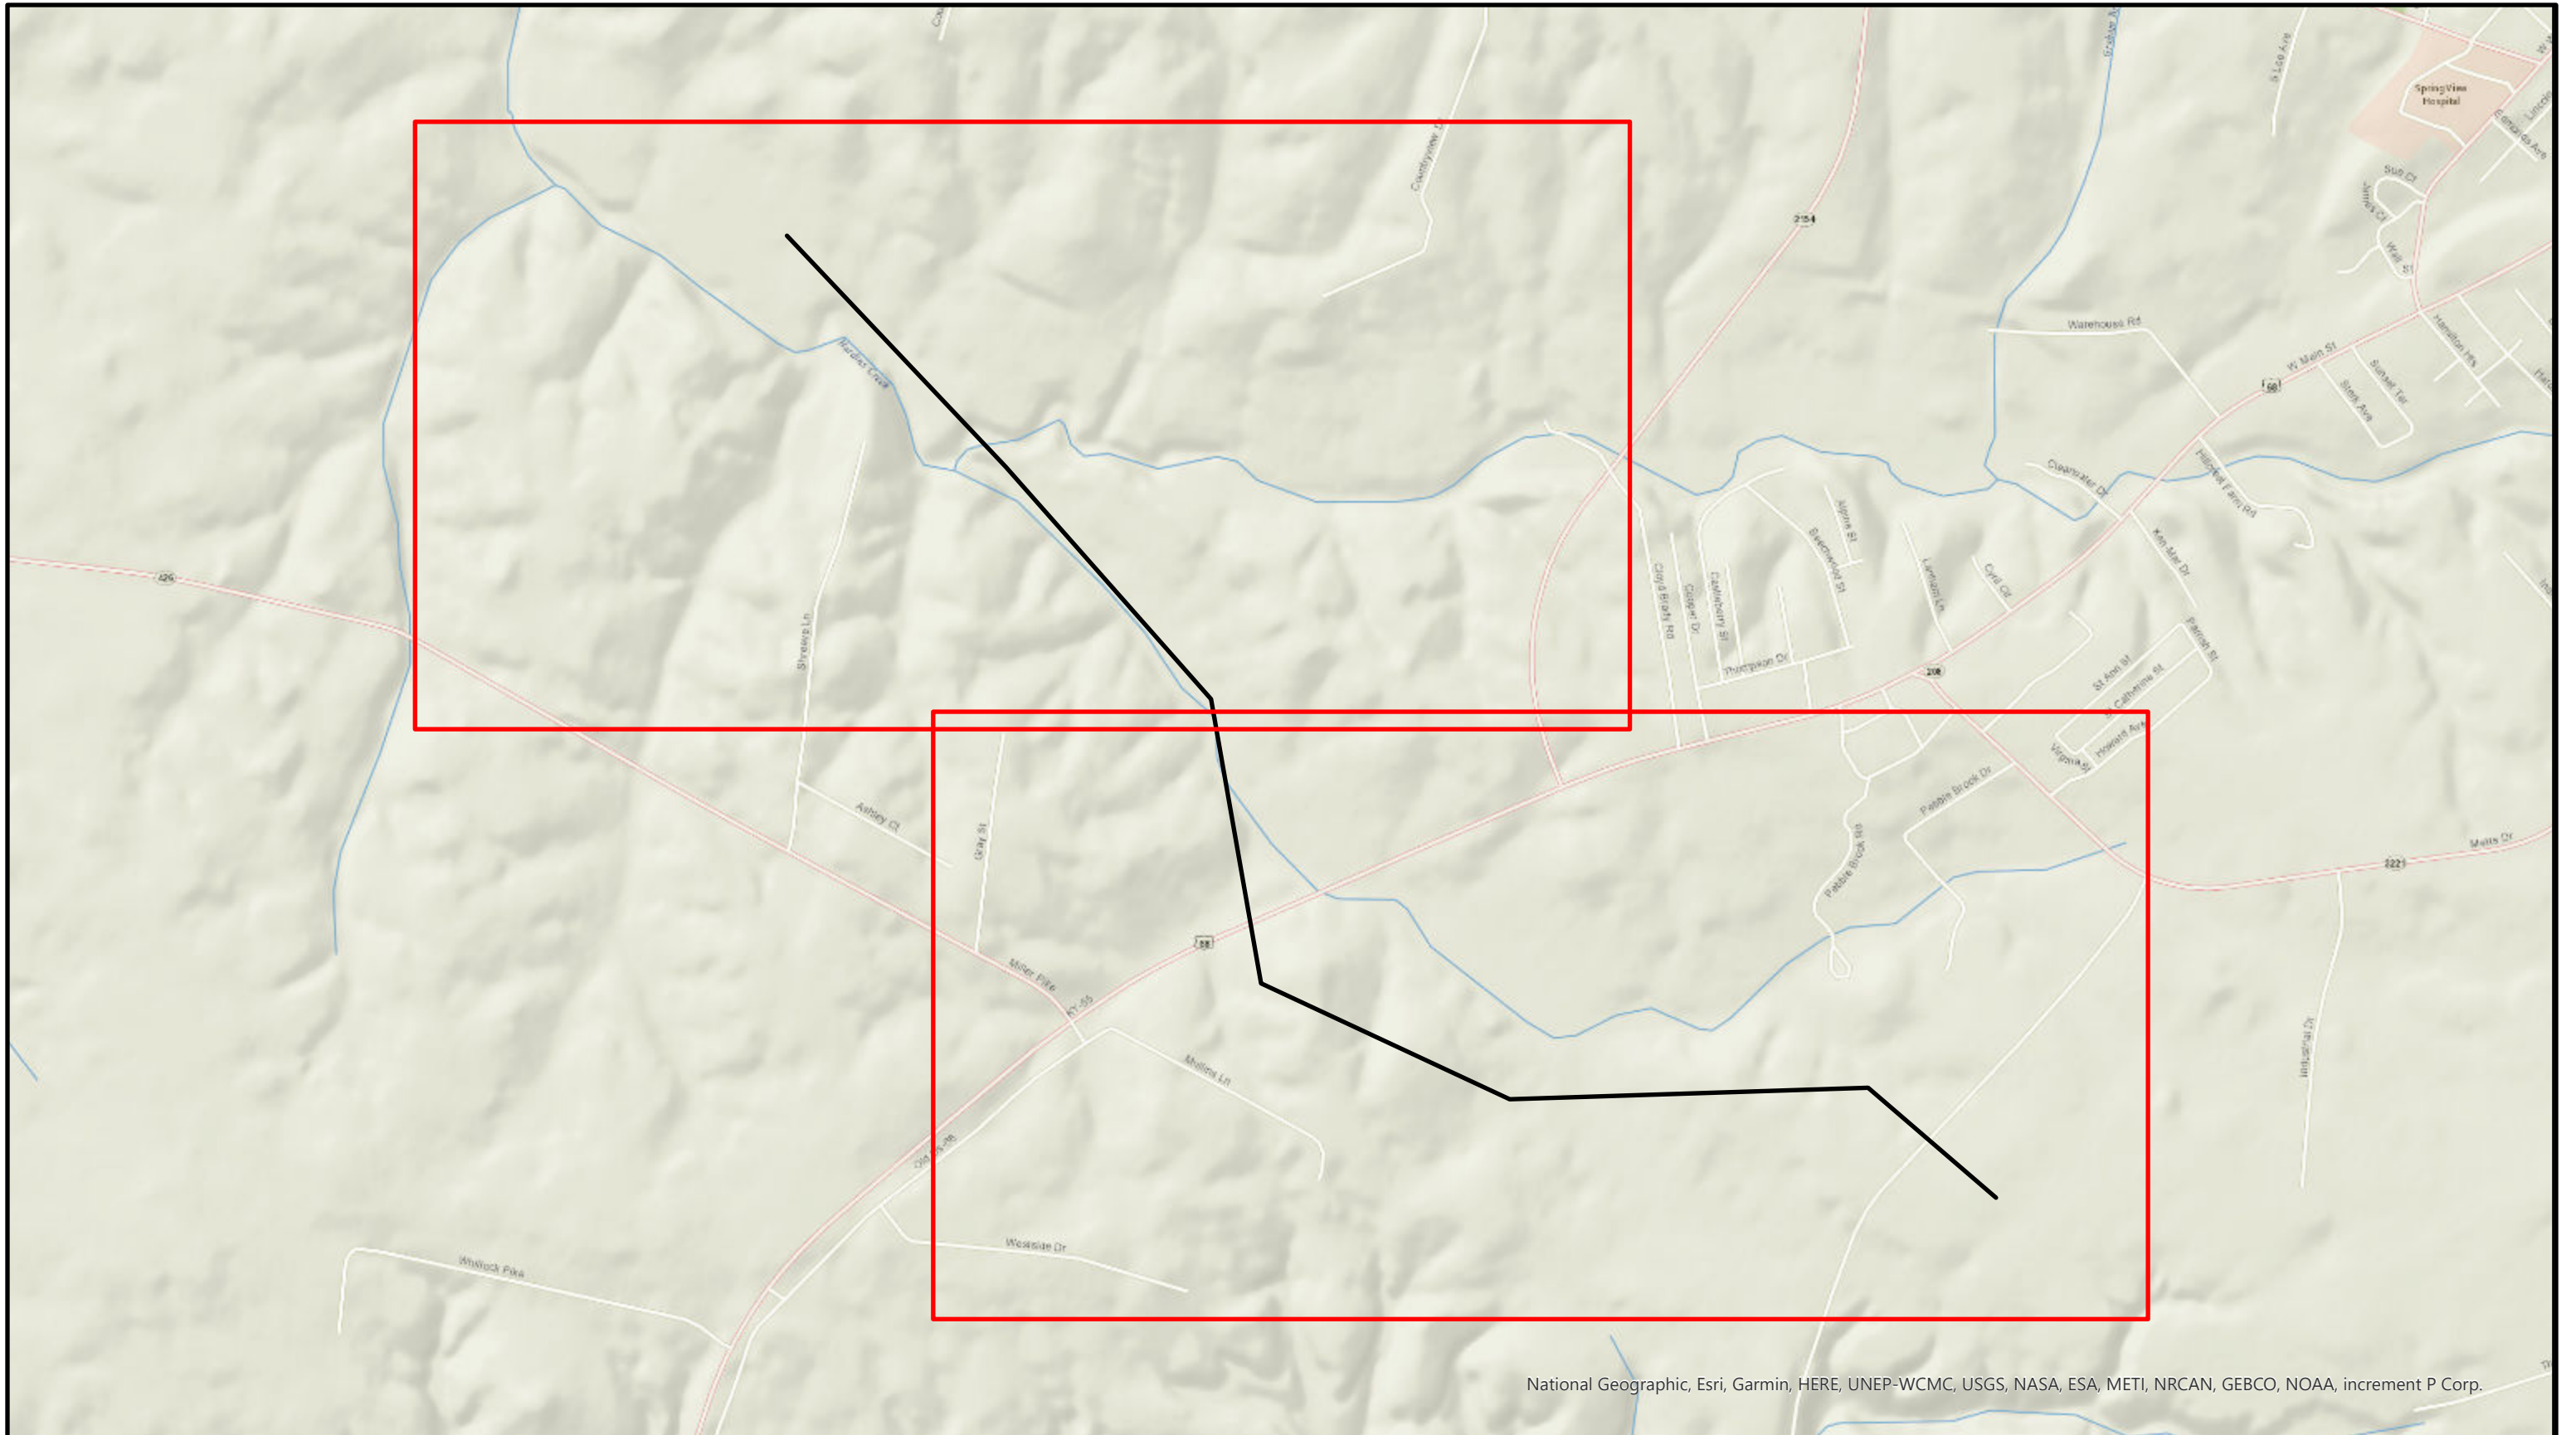

National Geographic, Esri, Garmin, HERE, UNEP-WCMC, USGS, NASA, ESA, METI, NRCAN, GEBCO, NOAA, increment P Corp.

Legend

- Page Extents
- Centerline

Marion County Tap Line

Revision Date: 1/22/2024

CONFIDENTIAL
Vicinity Map Not to Scale
This map is for reference only and not for construction purposes.