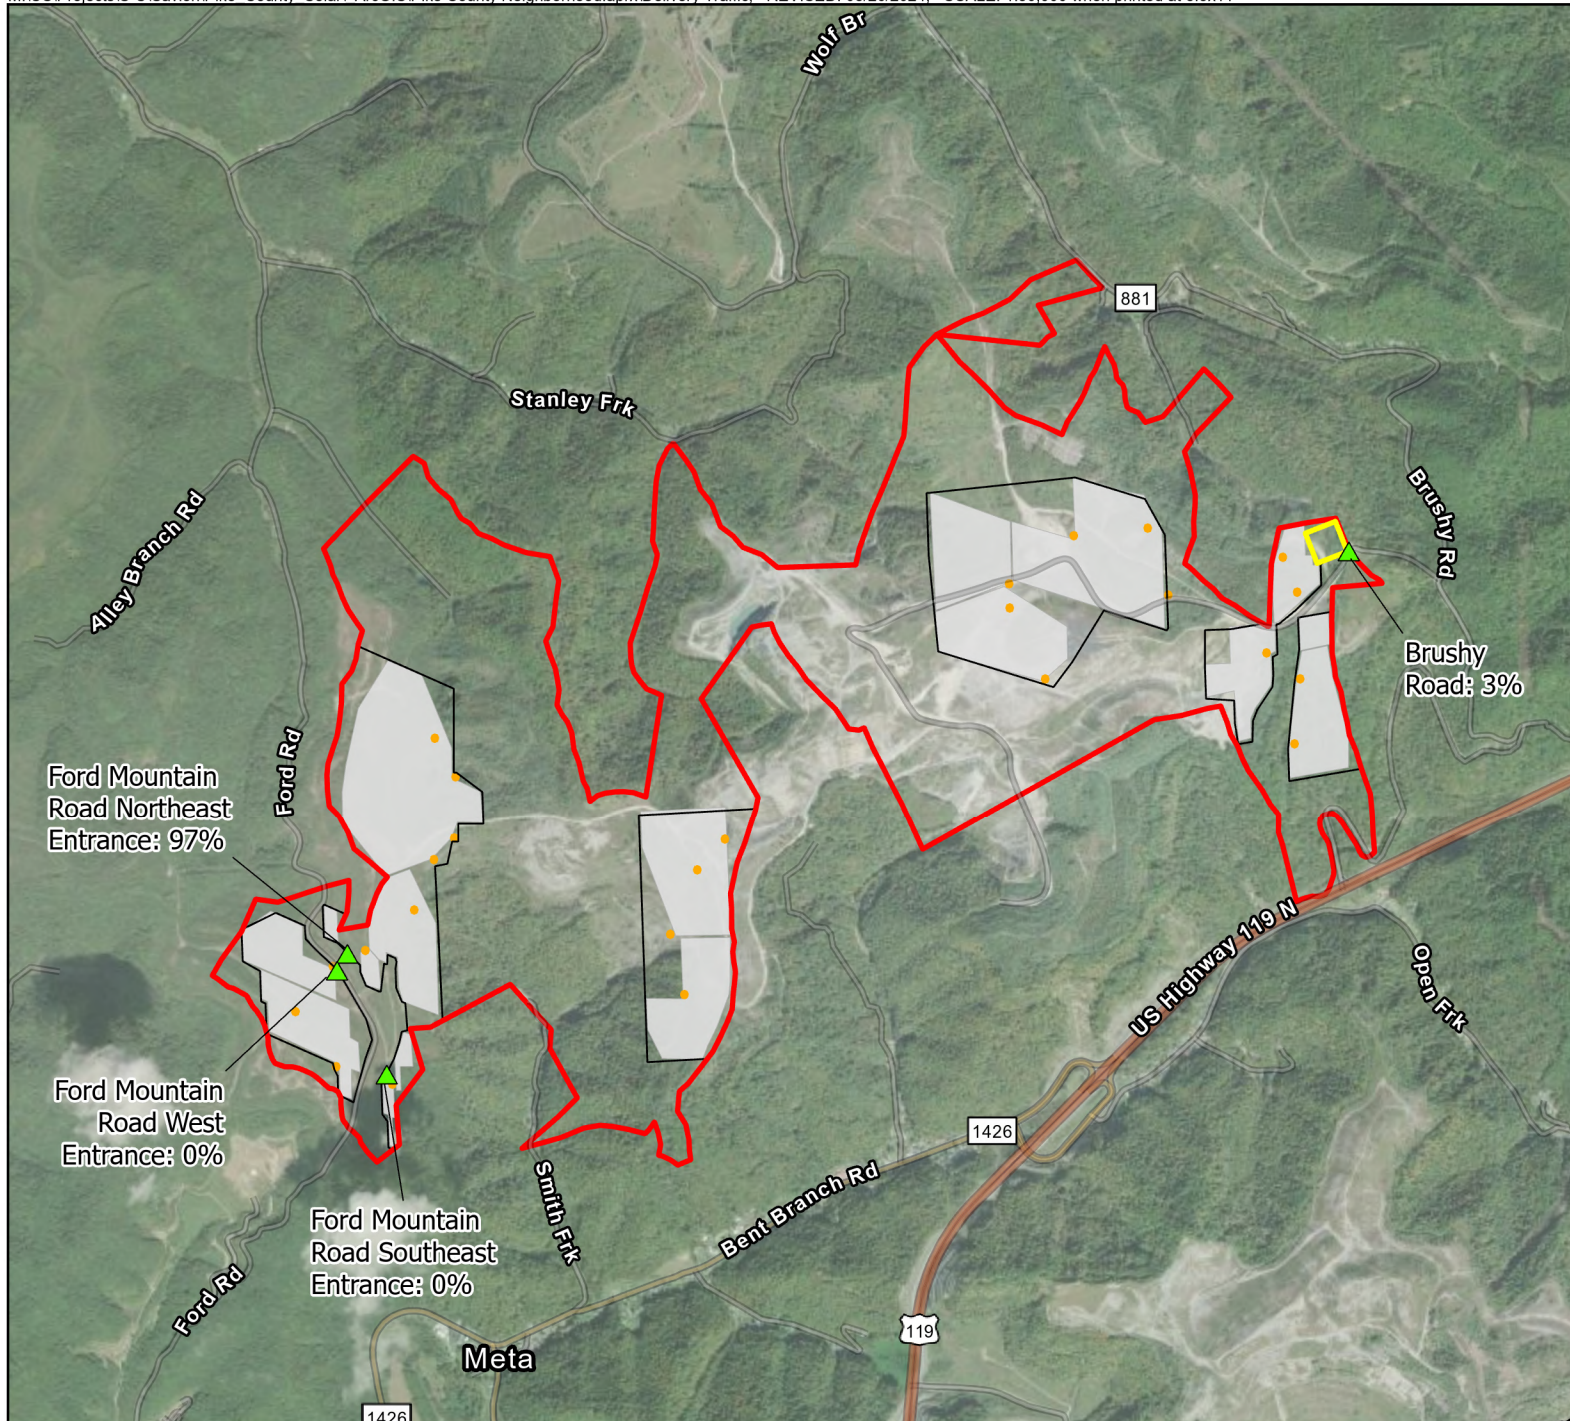

Legend

- Project Boundary
- Proposed Array
- Proposed Fence
- Proposed Inverter
- Proposed Substation
- ▲ Proposed Entrance

Figure 1
Delivery Traffic Map
 Pike County Solar Project
 Pike County Solar Project, LLC
 Pike County, Kentucky

- Legend**
- Project Boundary
 - Proposed Array
 - Proposed Fence
 - Proposed Inverter
 - Proposed Substation
 - ▲ Proposed Entrance

Figure 2
Worker Traffic Map
 Pike County Solar Project
 Pike County Solar Project, LLC
 Pike County, Kentucky