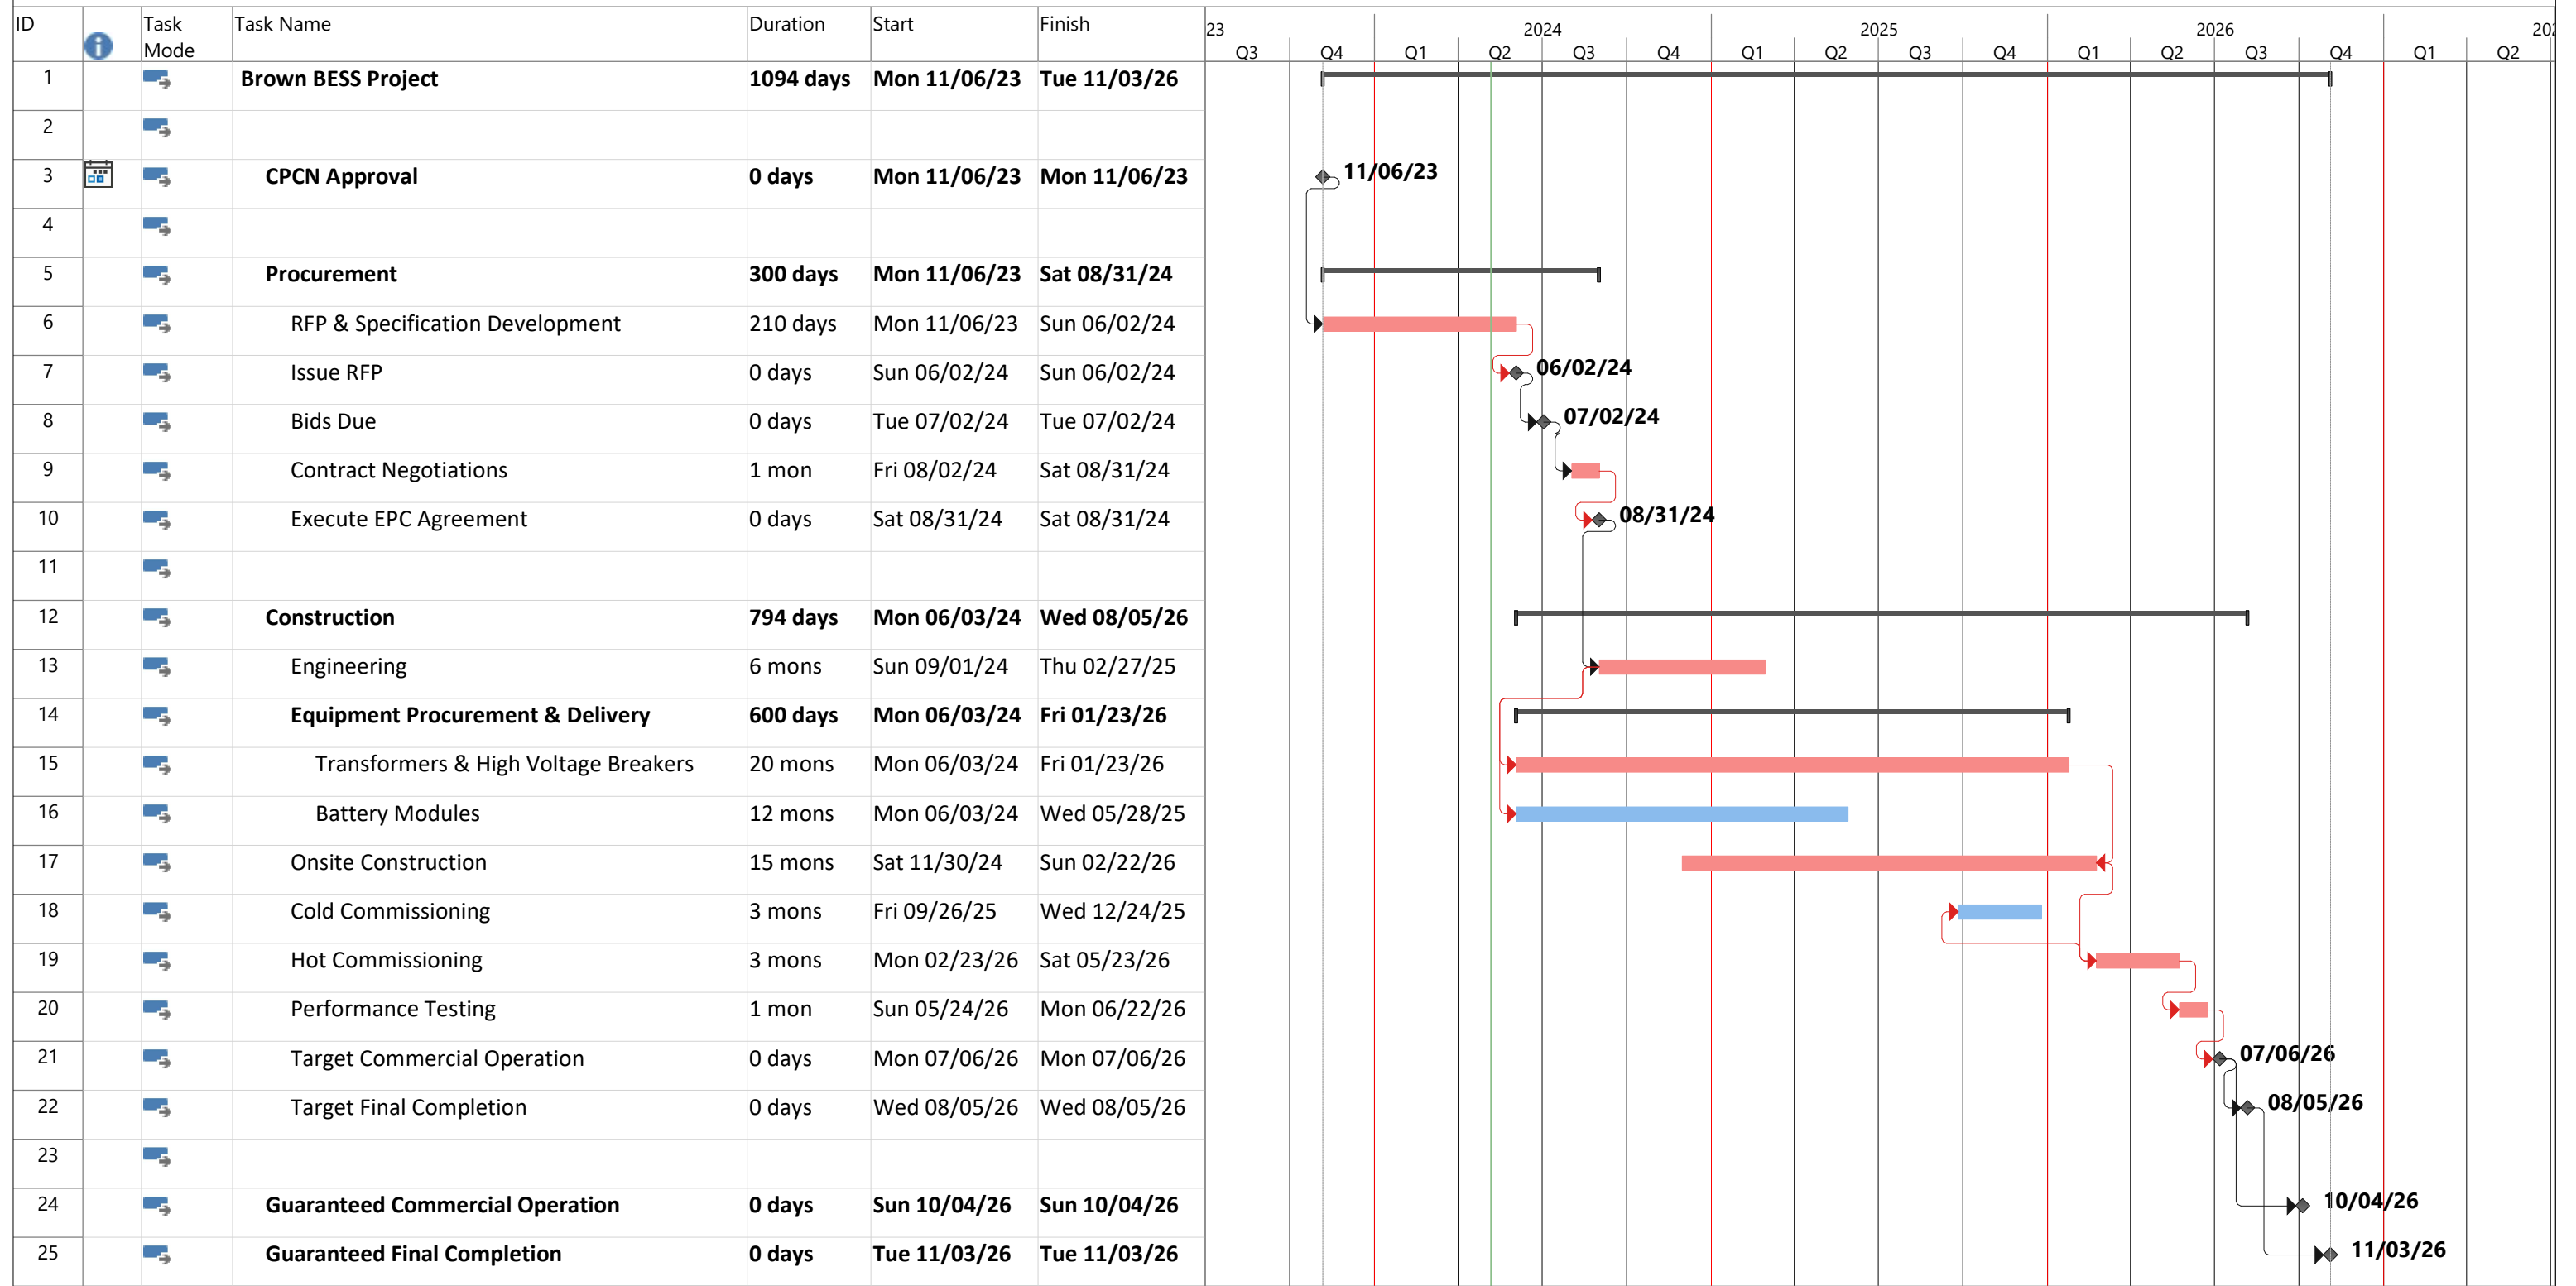

Brown BESS - Preliminary Project Schedule

Project: Brown BESS - Prelimina Date: Tue 05/07/24	Task		Inactive Task		Manual Summary Rollup		External Milestone		Manual Progress	
	Split		Inactive Milestone		Manual Summary		Deadline			
	Milestone		Inactive Summary		Start-only		Critical			
	Summary		Manual Task		Finish-only		Critical Split			
	Project Summary		Duration-only		External Tasks		Progress			