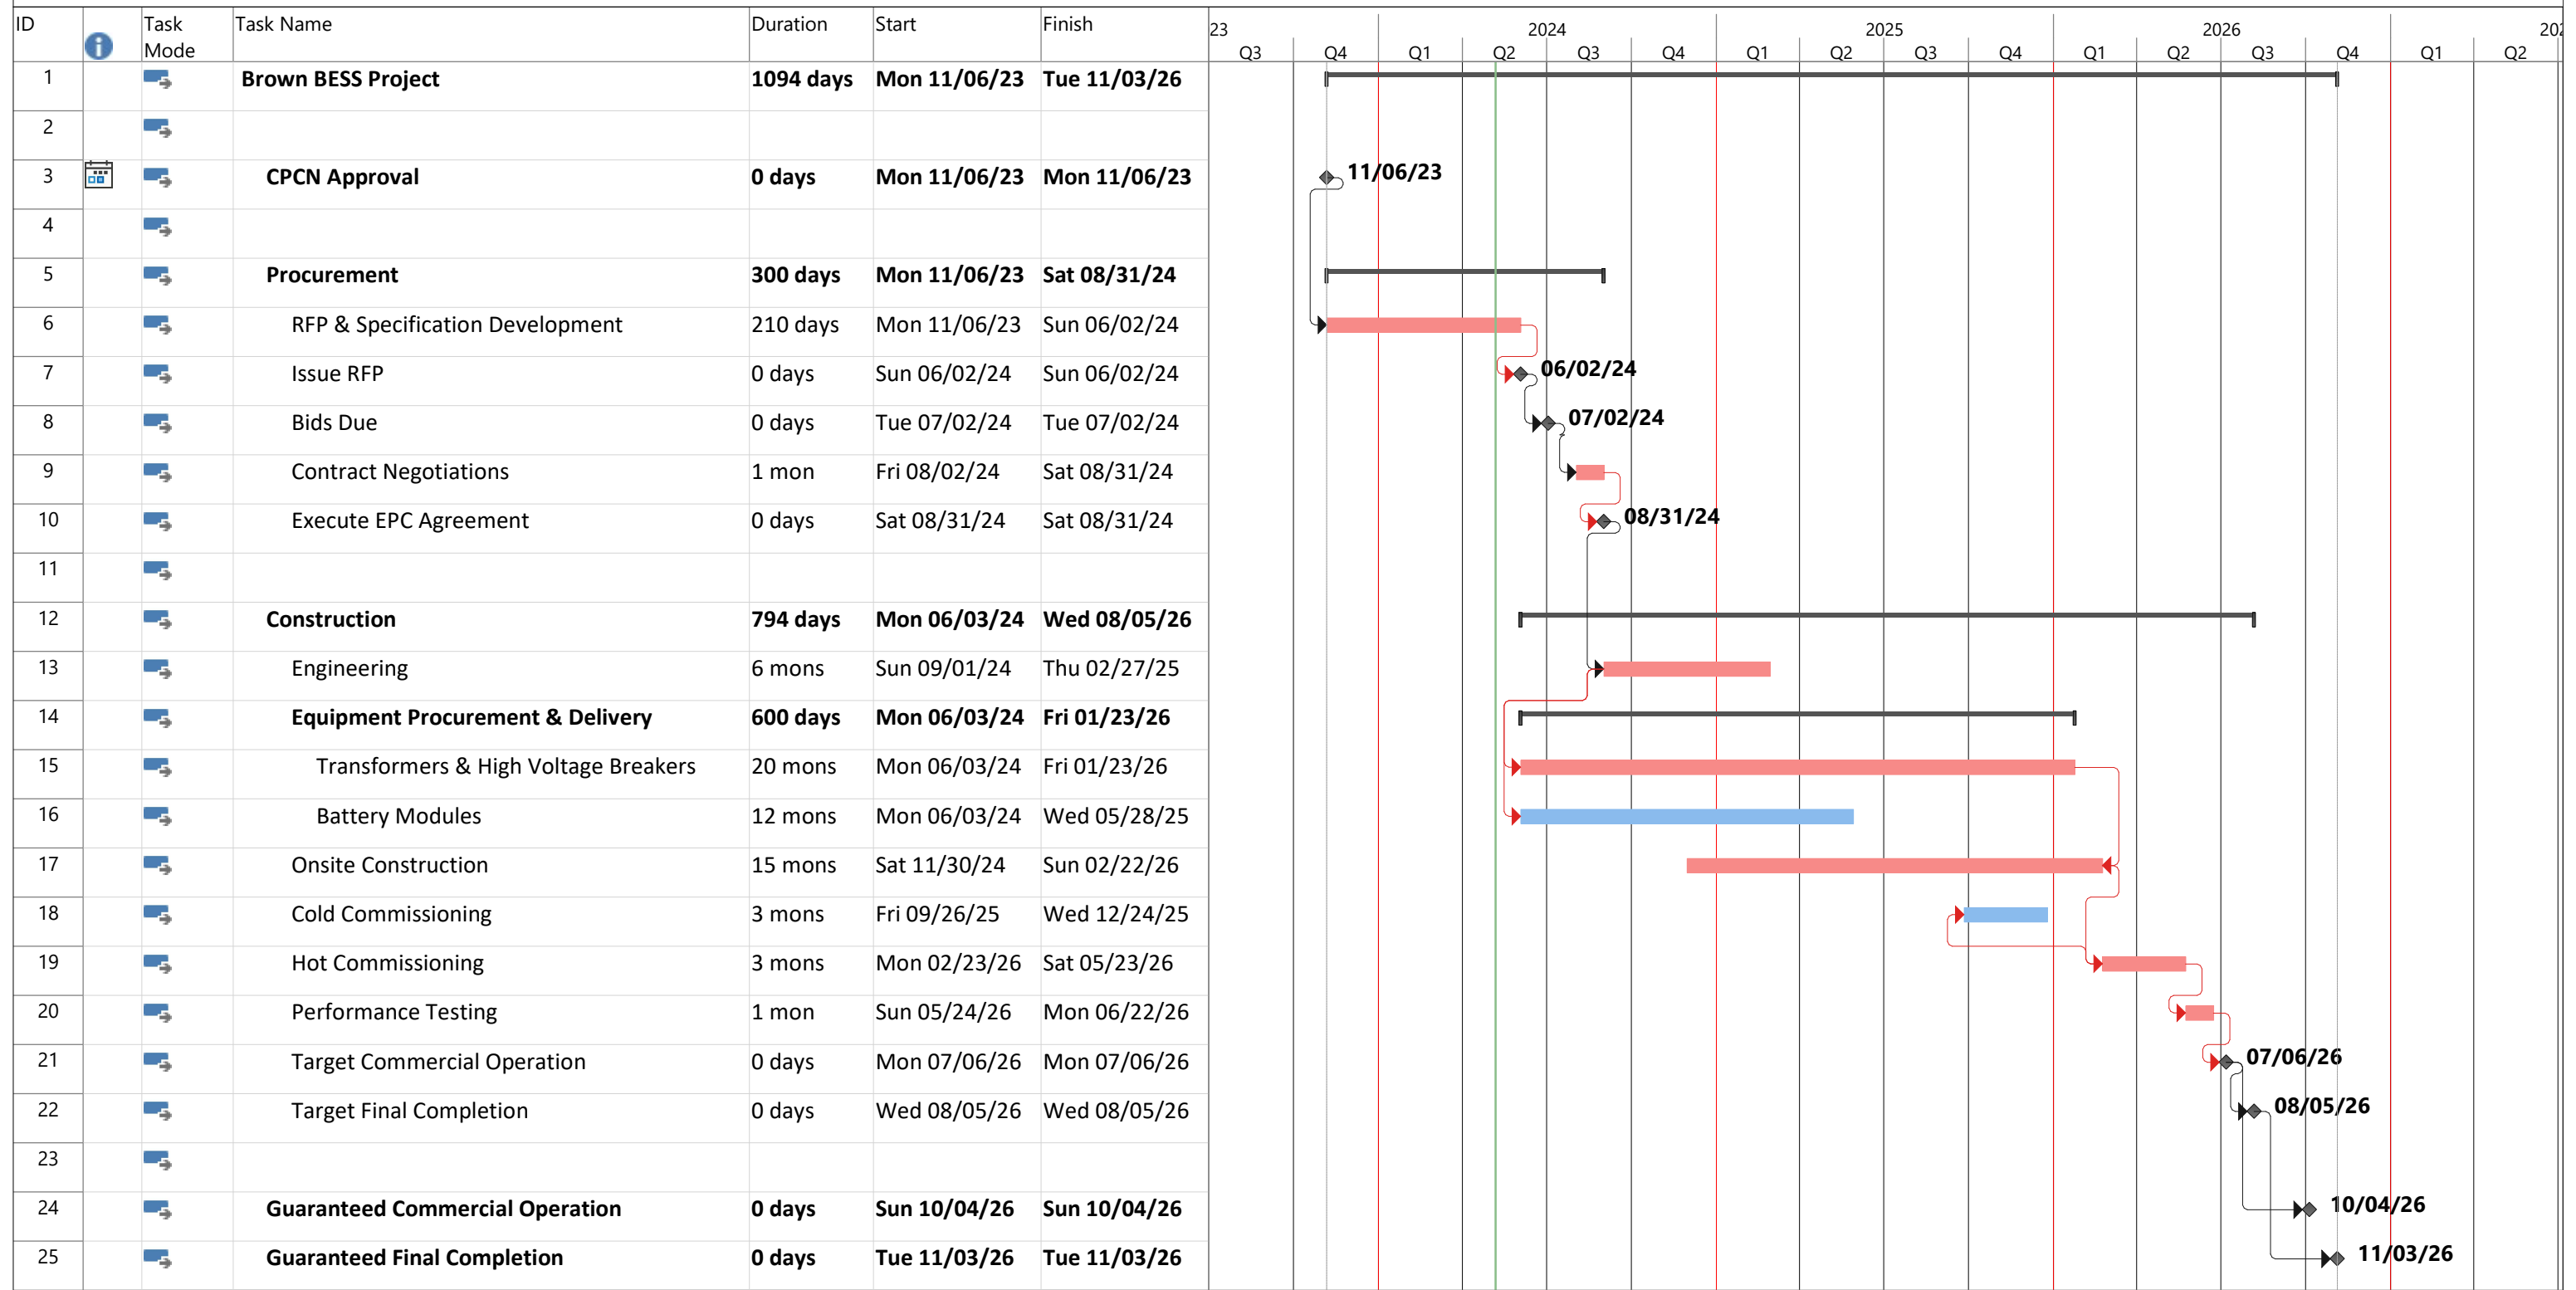

Brown BESS - Preliminary Project Schedule

Project: Brown BESS - Prelimina Date: Tue 05/07/24	Task		Inactive Task		Manual Summary Rollup		External Milestone		Manual Progress
	Split		Inactive Milestone		Manual Summary		Deadline		
	Milestone		Inactive Summary		Start-only		Critical		
	Summary		Manual Task		Finish-only		Critical Split		
	Project Summary		Duration-only		External Tasks		Progress		