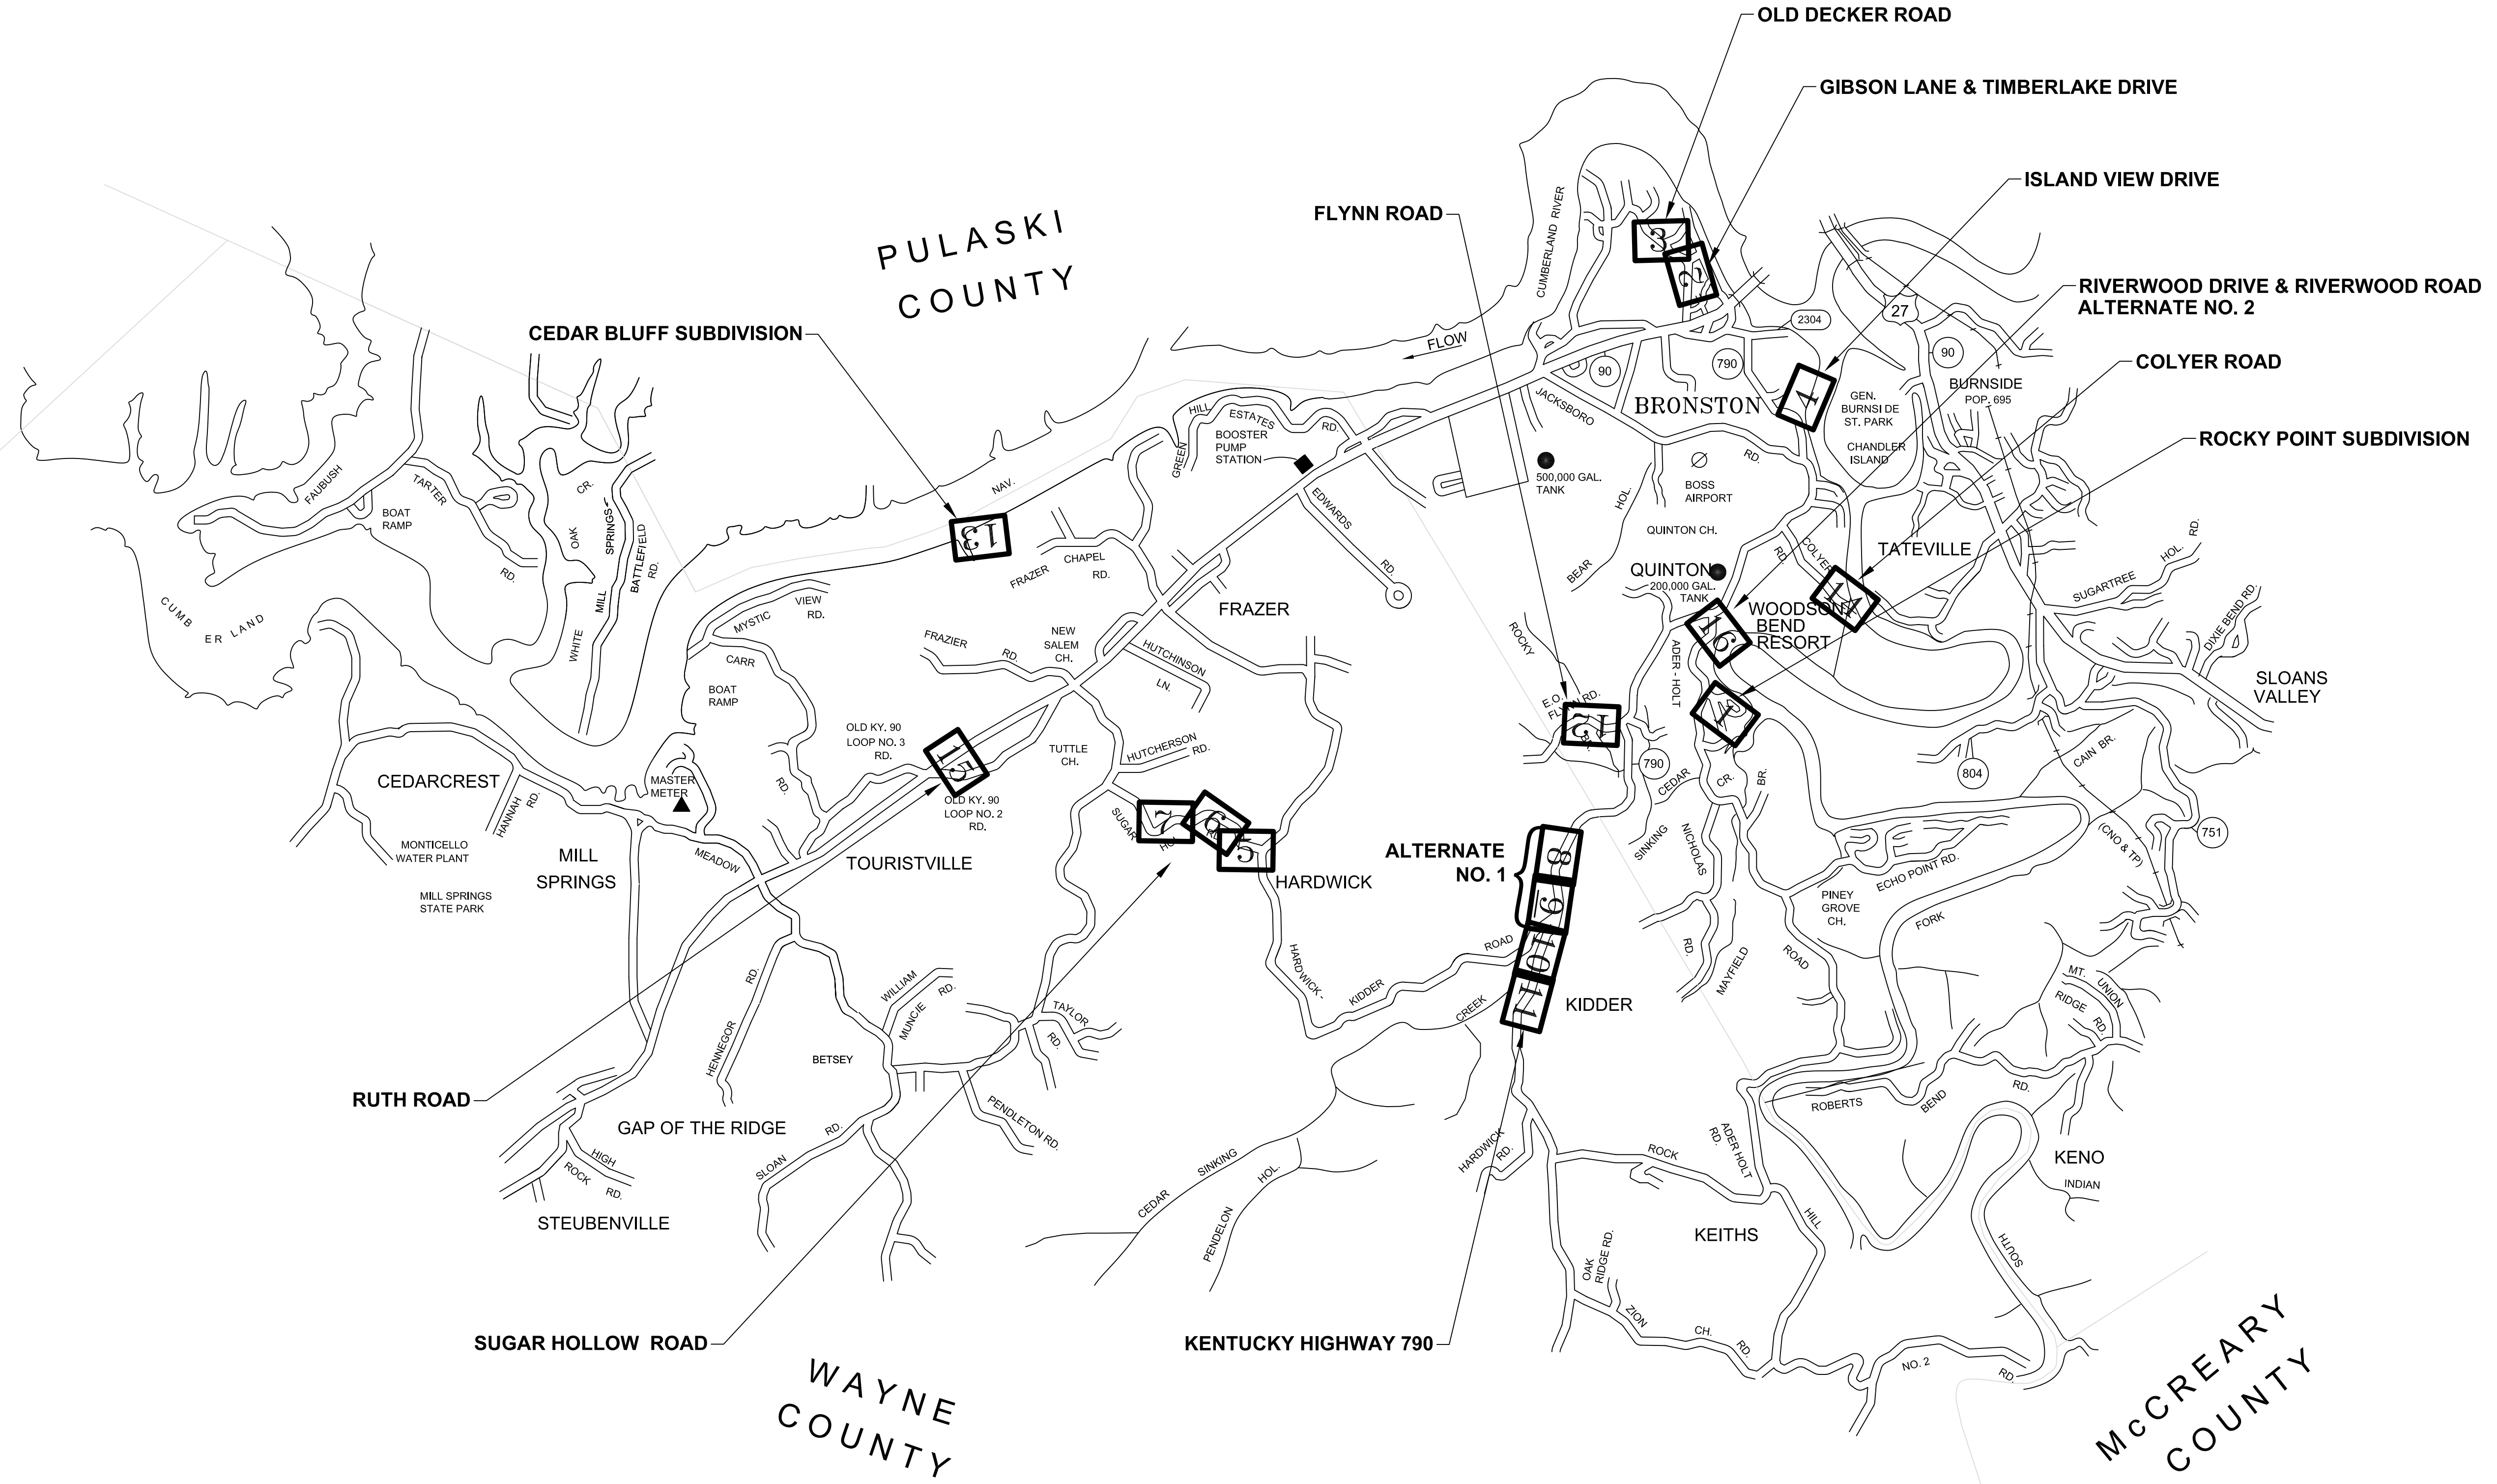

RUSSELL COUNTY

PULASKI COUNTY

2022 WATER SYSTEM IMPROVEMENTS
 BRONSTON WATER ASSOCIATION
 PULASKI COUNTY, KENTUCKY

LOCATION MAP

Monarch Engineering, Inc.
 556 CARLTON DRIVE
 LAWRENCEBURG, KY 40342

DRAWN BY: JRC	DATE: JULY 2022	REVISED	SHEET
CHECKED BY: DSB	SCALE: N.T.S.		LM-1
CHECKED BY: DMB	PROJECT: 2235		