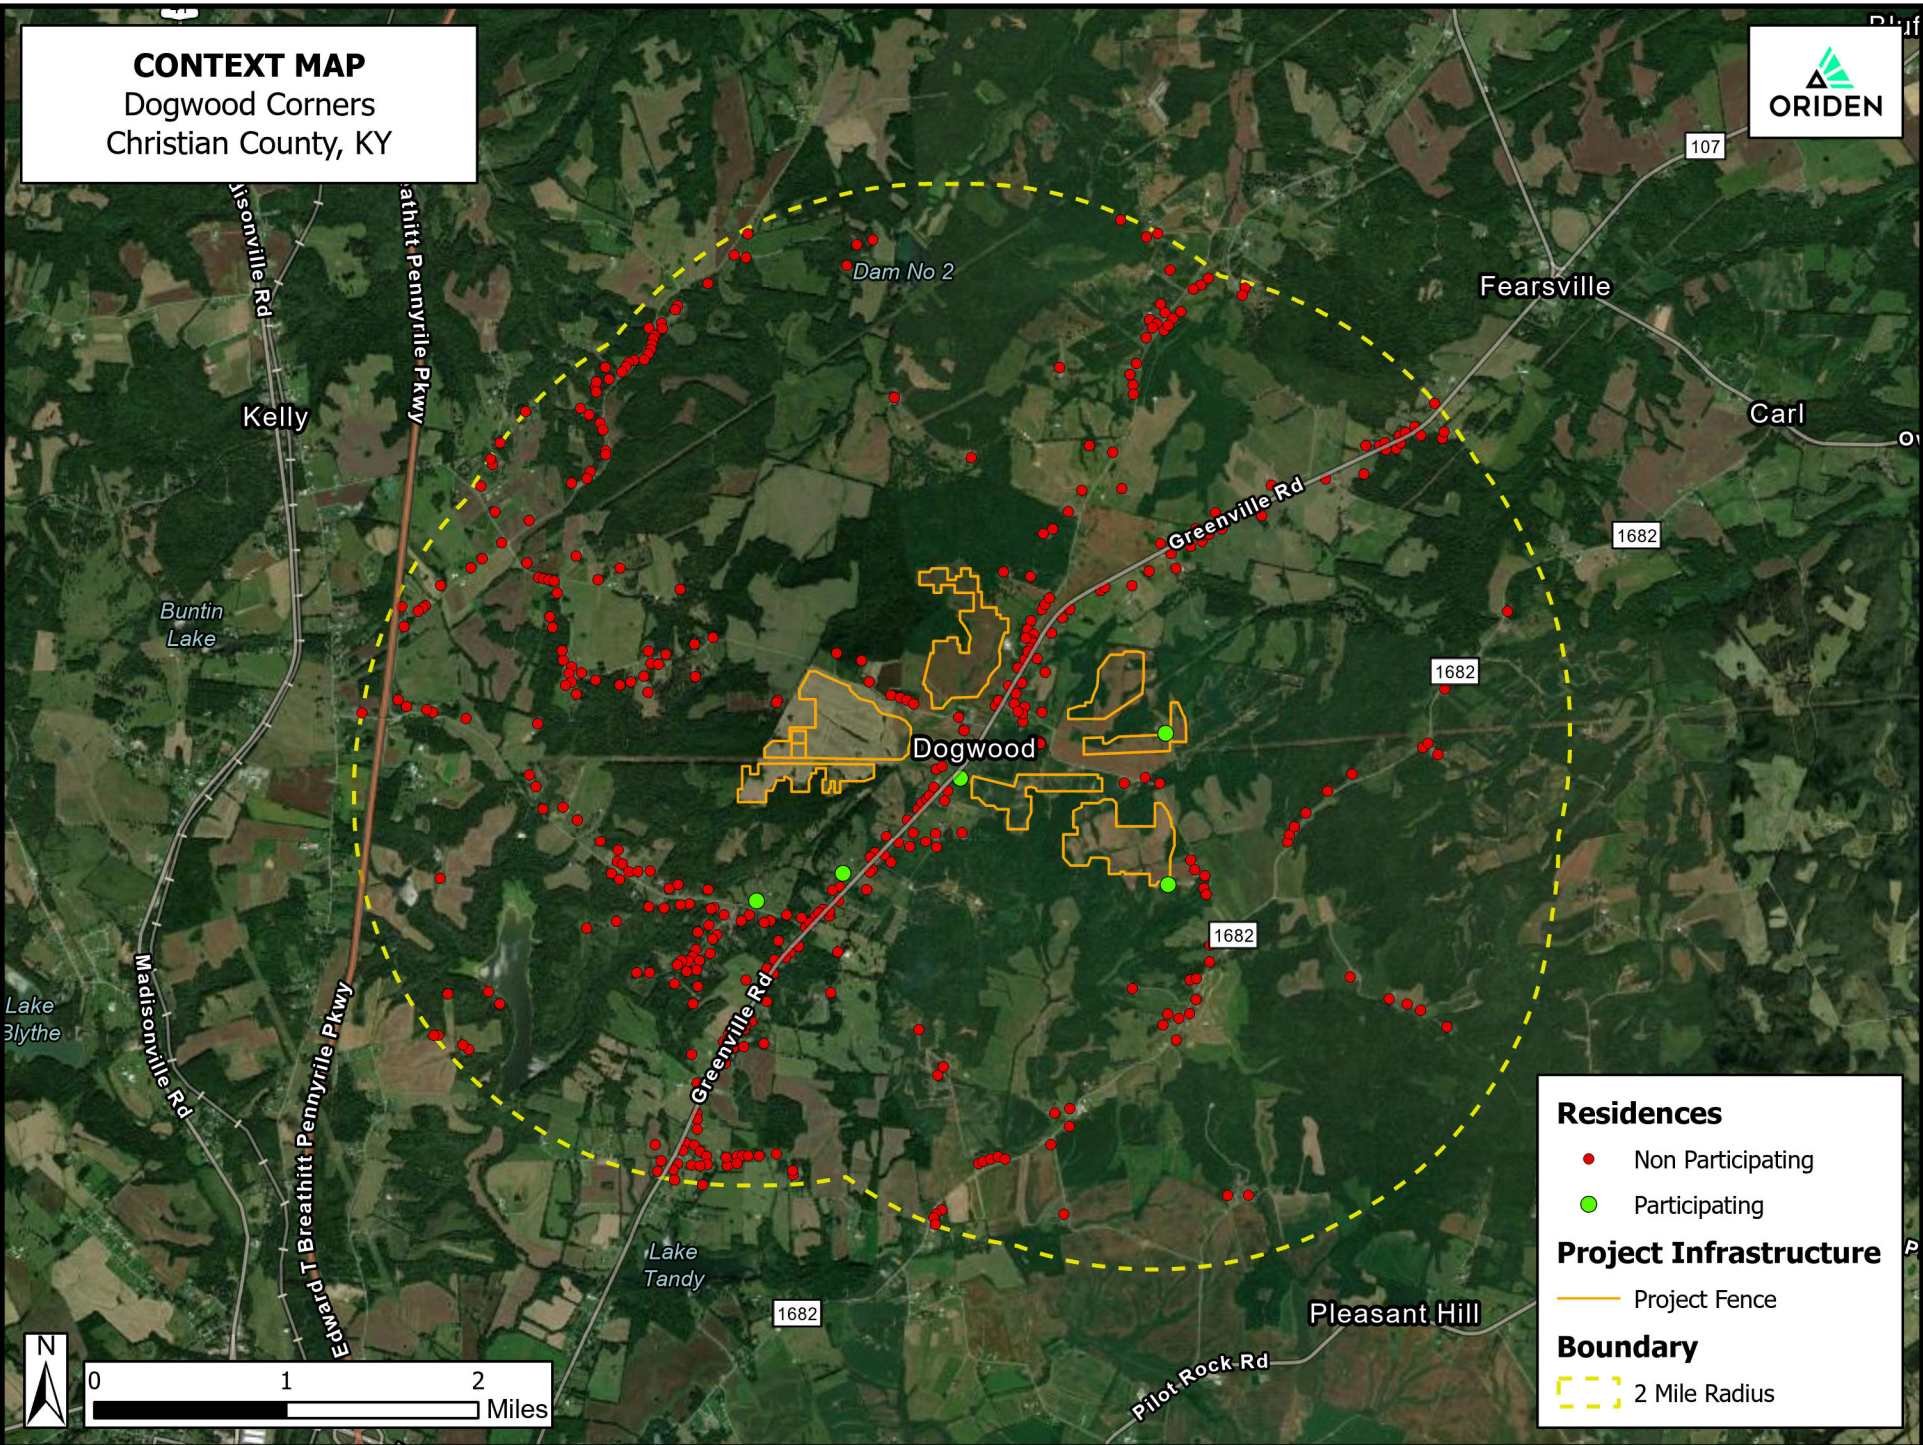

CONTEXT MAP
Dogwood Corners
Christian County, KY

Residences

- Non Participating
- Participating

Project Infrastructure

- Project Fence

Boundary

- - - 2 Mile Radius