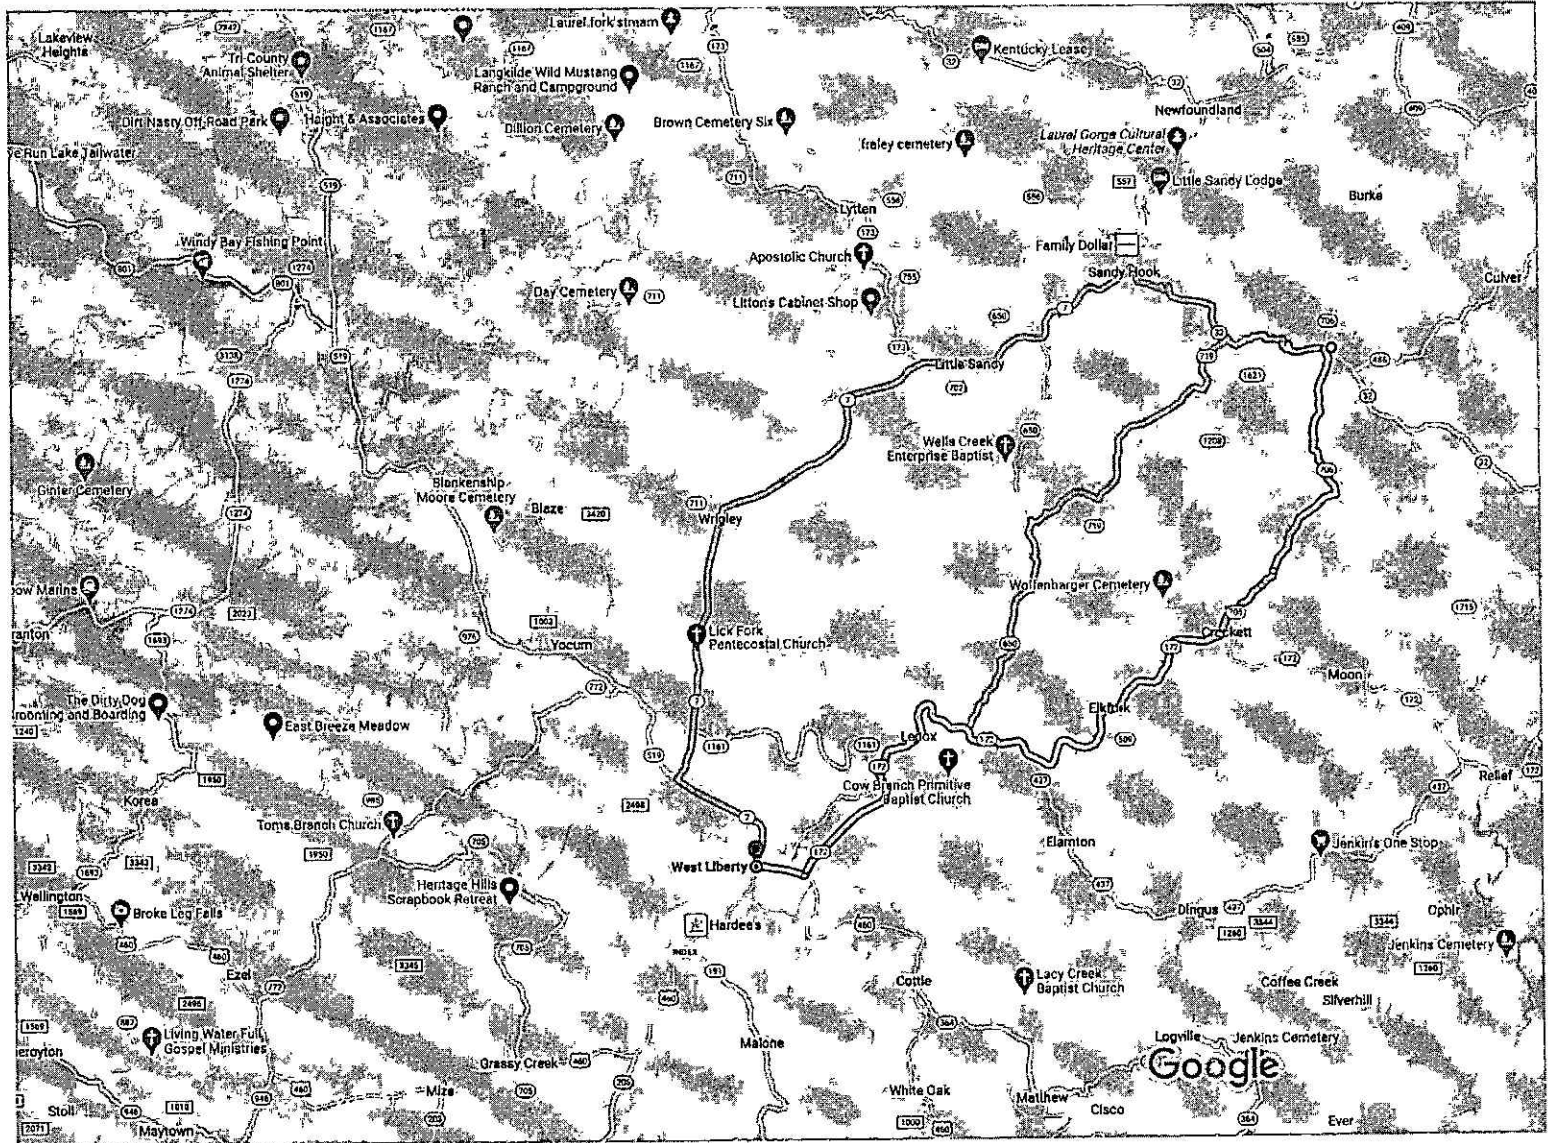

Map data ©2023 Google 2 mi

 via KY-32 E 13 min  
 Fastest route now due to traffic conditions 9.8 miles

### Explore Martha

Restaurants

Hotels

Gas stations

Parking Lots

More

Google Maps

Ashland, Kentucky to Martha, Kentucky 41159

Drive 52.2 miles, 1 hr 5 min

Map data ©2023 Google 2 mi

Google Maps

Isonville, Kentucky 41171 to Boons Camp, Kentucky 41204

Drive 41.5 miles, 58 min

Map data ©2023 Google 2 mi

Map data ©2023 Google 5 mi

via US-23 S

1 hr 8 min

Fastest route now due to traffic conditions

57.3 miles