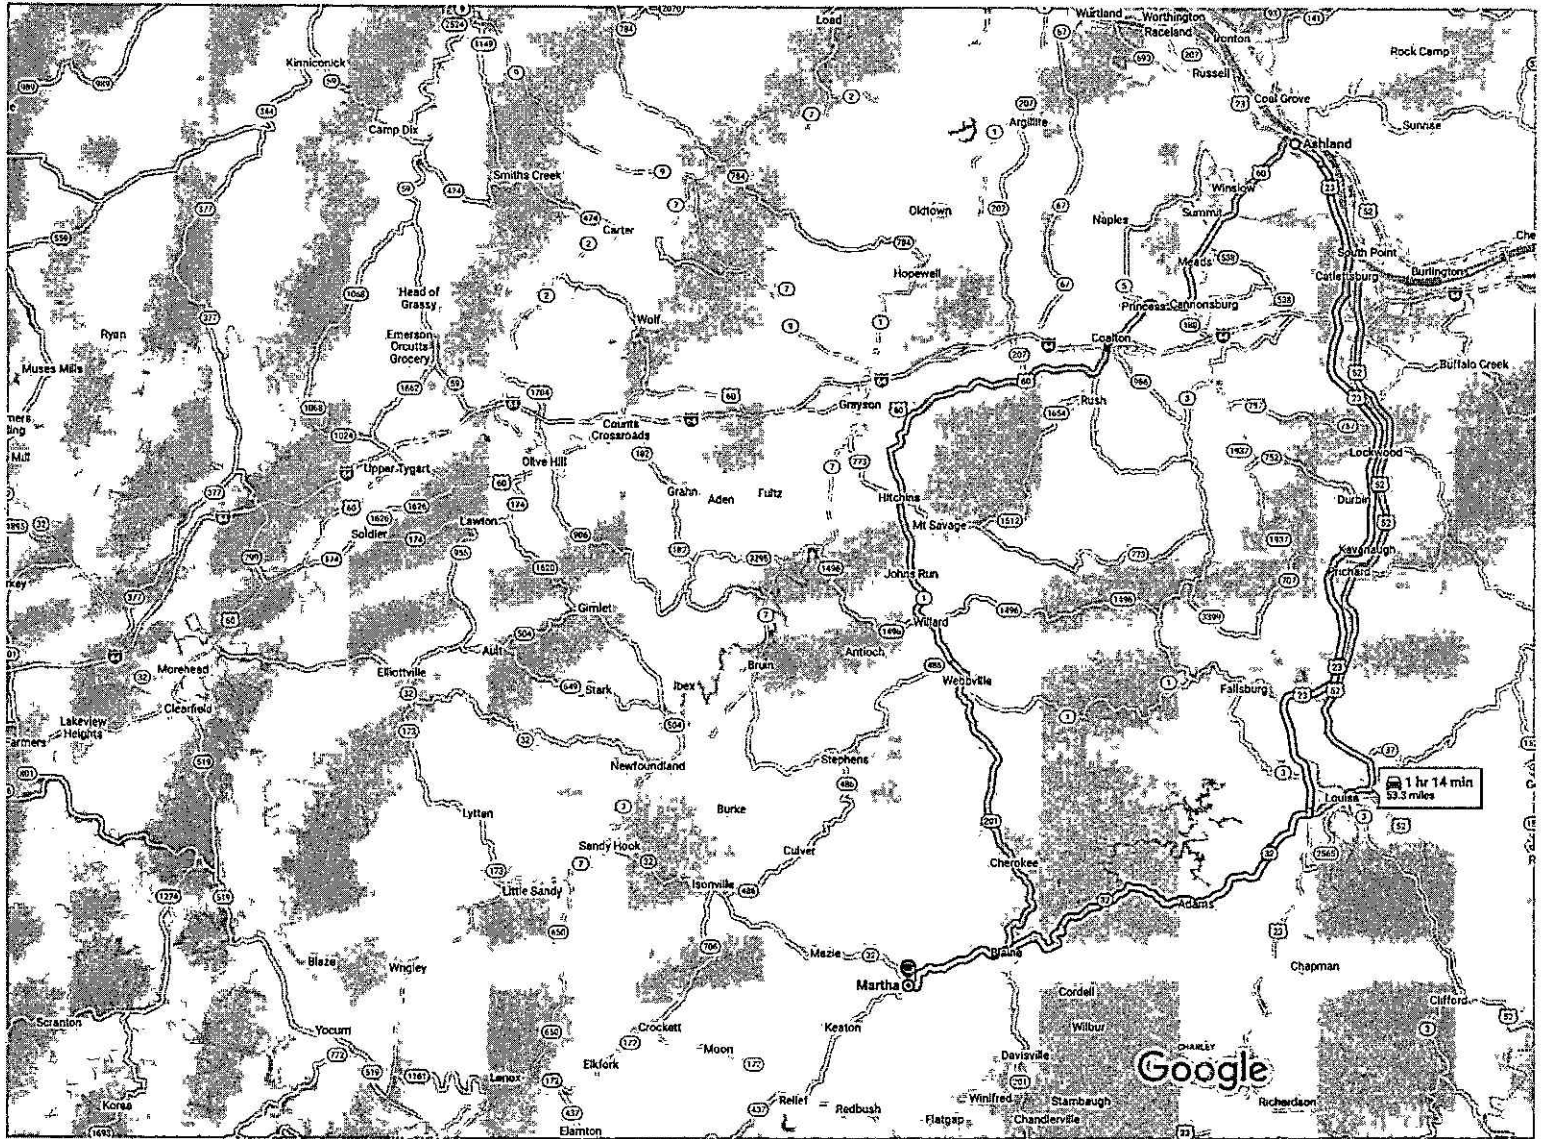

Google Maps

Ashland, Kentucky to Martha, Kentucky 41159

Drive 52.2 miles, 1 hr 5 min

Map data ©2023 Google 2 mi