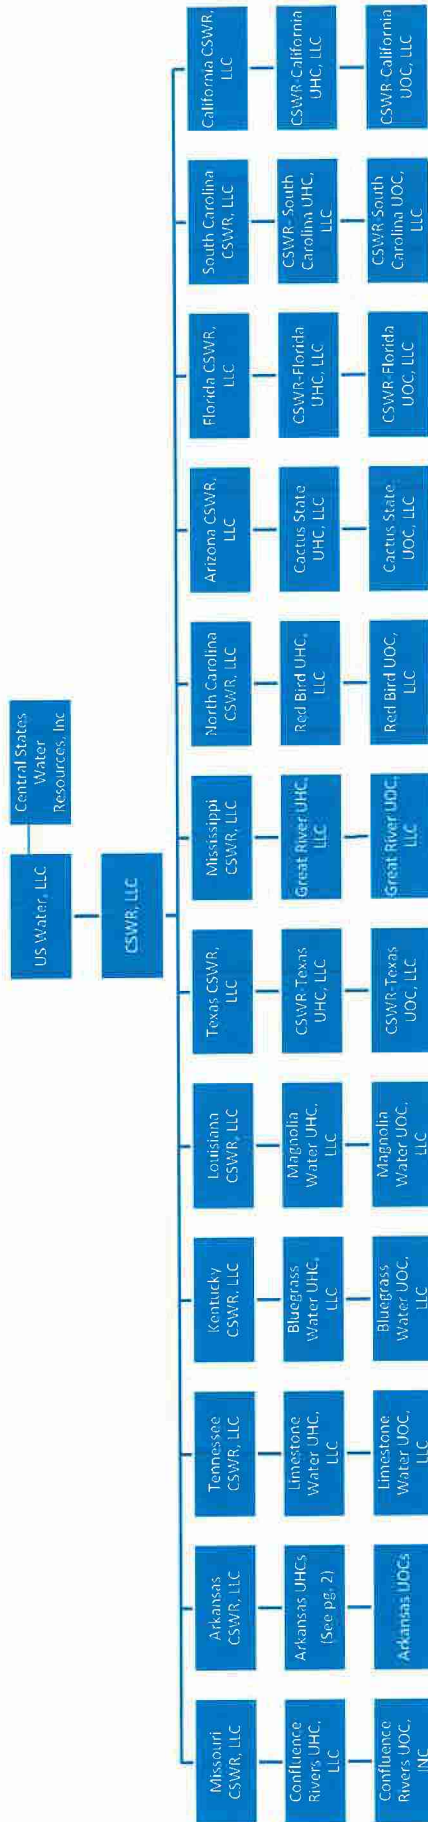

EXHIBIT 3

Central States Water Resources Corporate Entity Organizational Chart

Arkansas CSWR Organizational Chart Detail