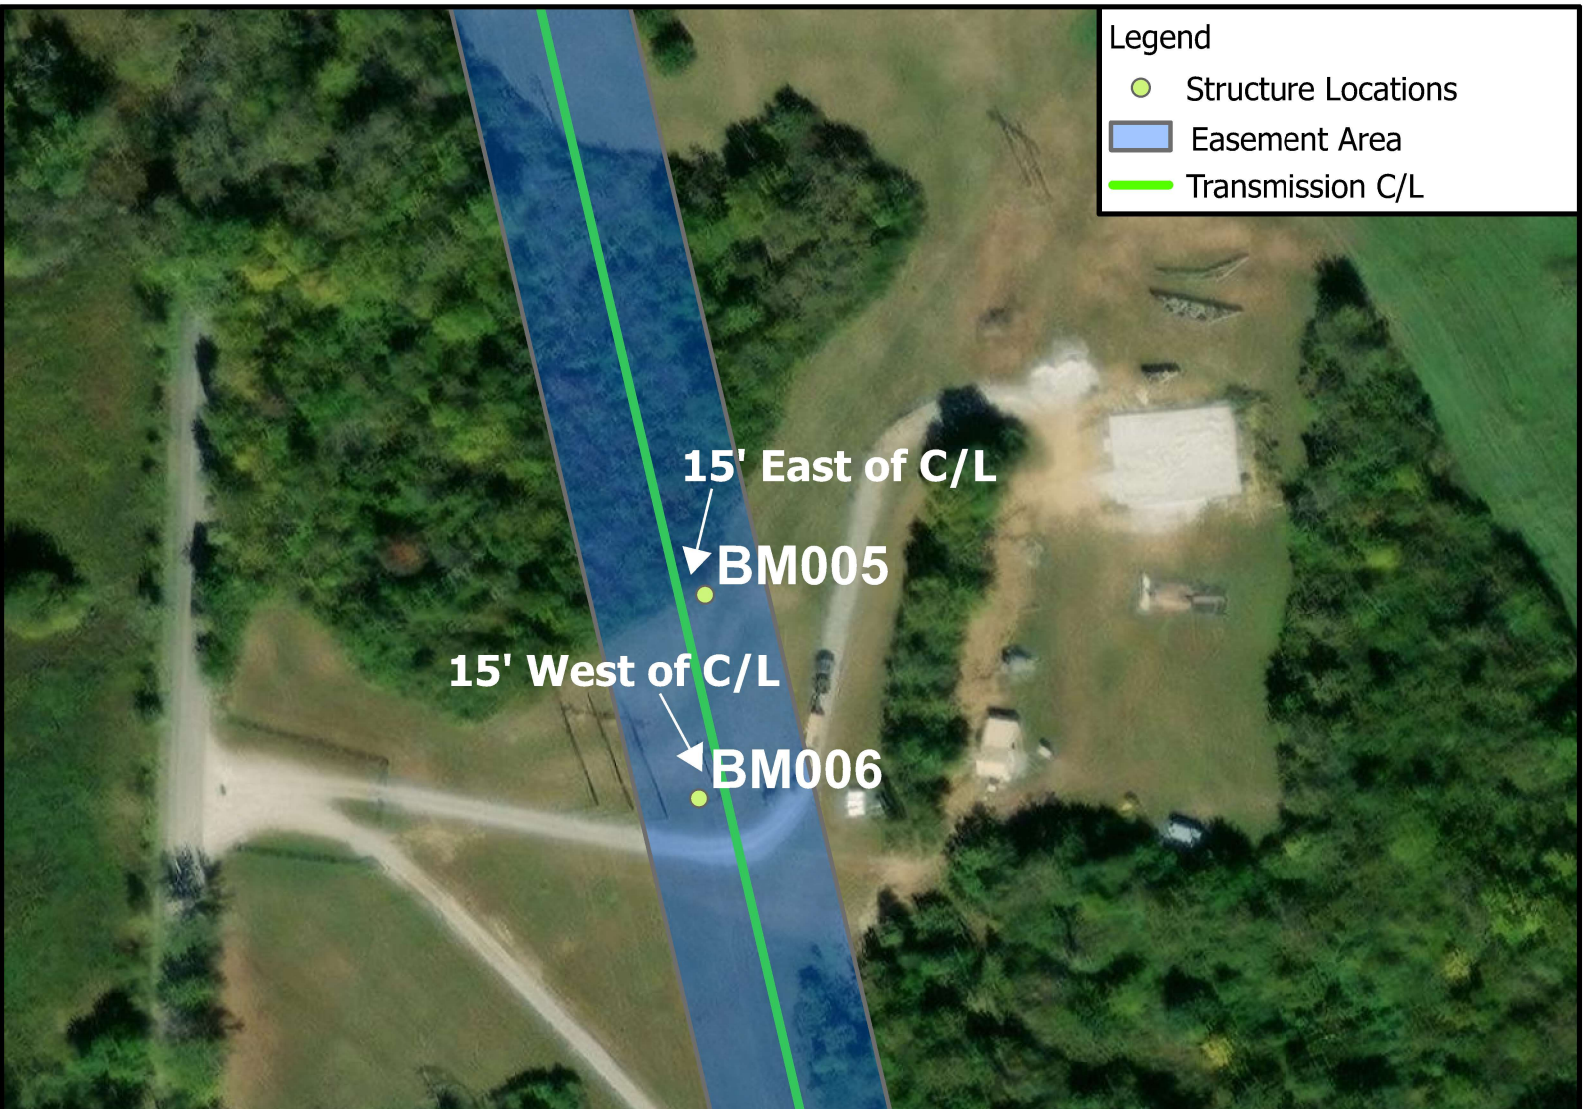

Legend

- Structure Locations
- Easement Area
- Transmission C/L

Exhibit A
C/L Adjustments within ROW

 EAST KENTUCKY POWER COOPERATIVE
4775 Lexington Road, PO Box 707
Winchester, Kentucky 40392
Phone (859)744-4812 www.ekpc.coop Fax (859)744-6008