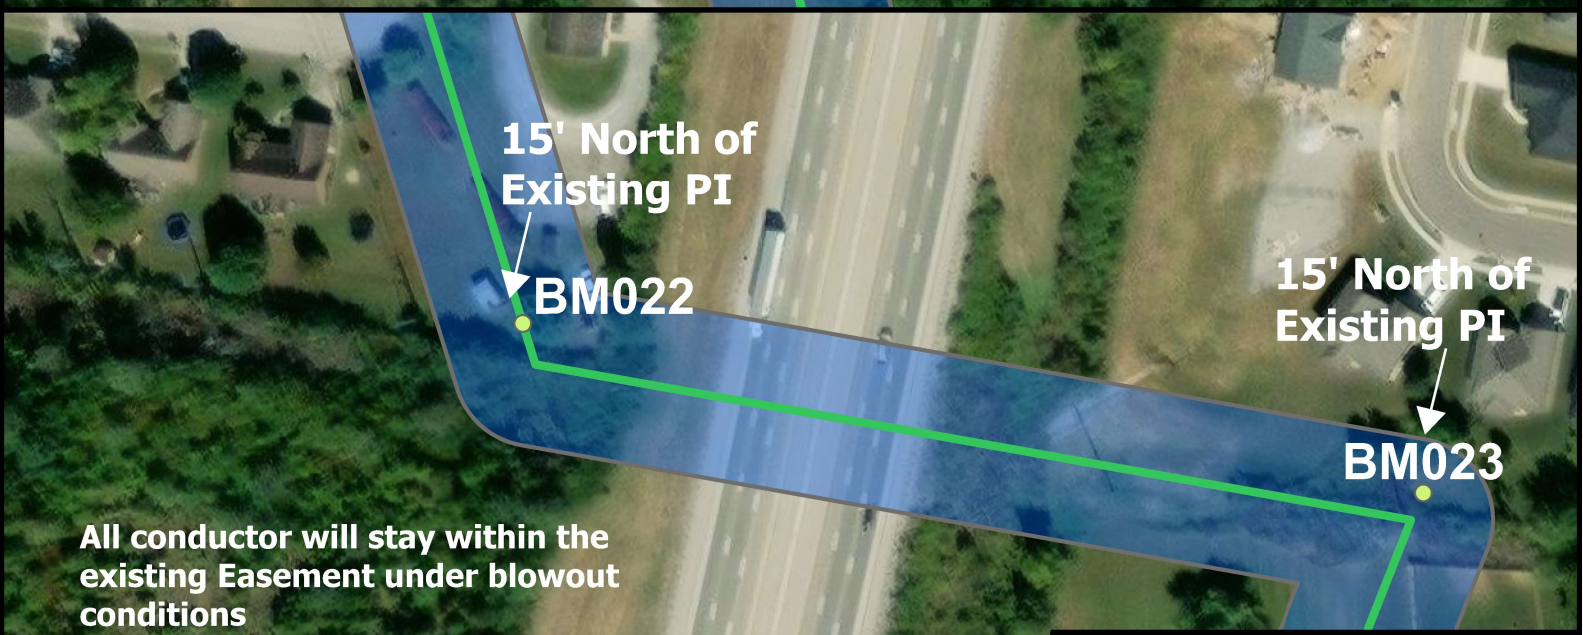

Legend

- Structure Locations
- Easement Area
- Transmission C/L

Exhibit A
C/L Adjustments within ROW

 EAST KENTUCKY POWER COOPERATIVE
4775 Lexington Road, PO Box 707
Winchester, Kentucky 40392
Phone (859)744-4812 www.ekpc.coop Fax (859)744-6008