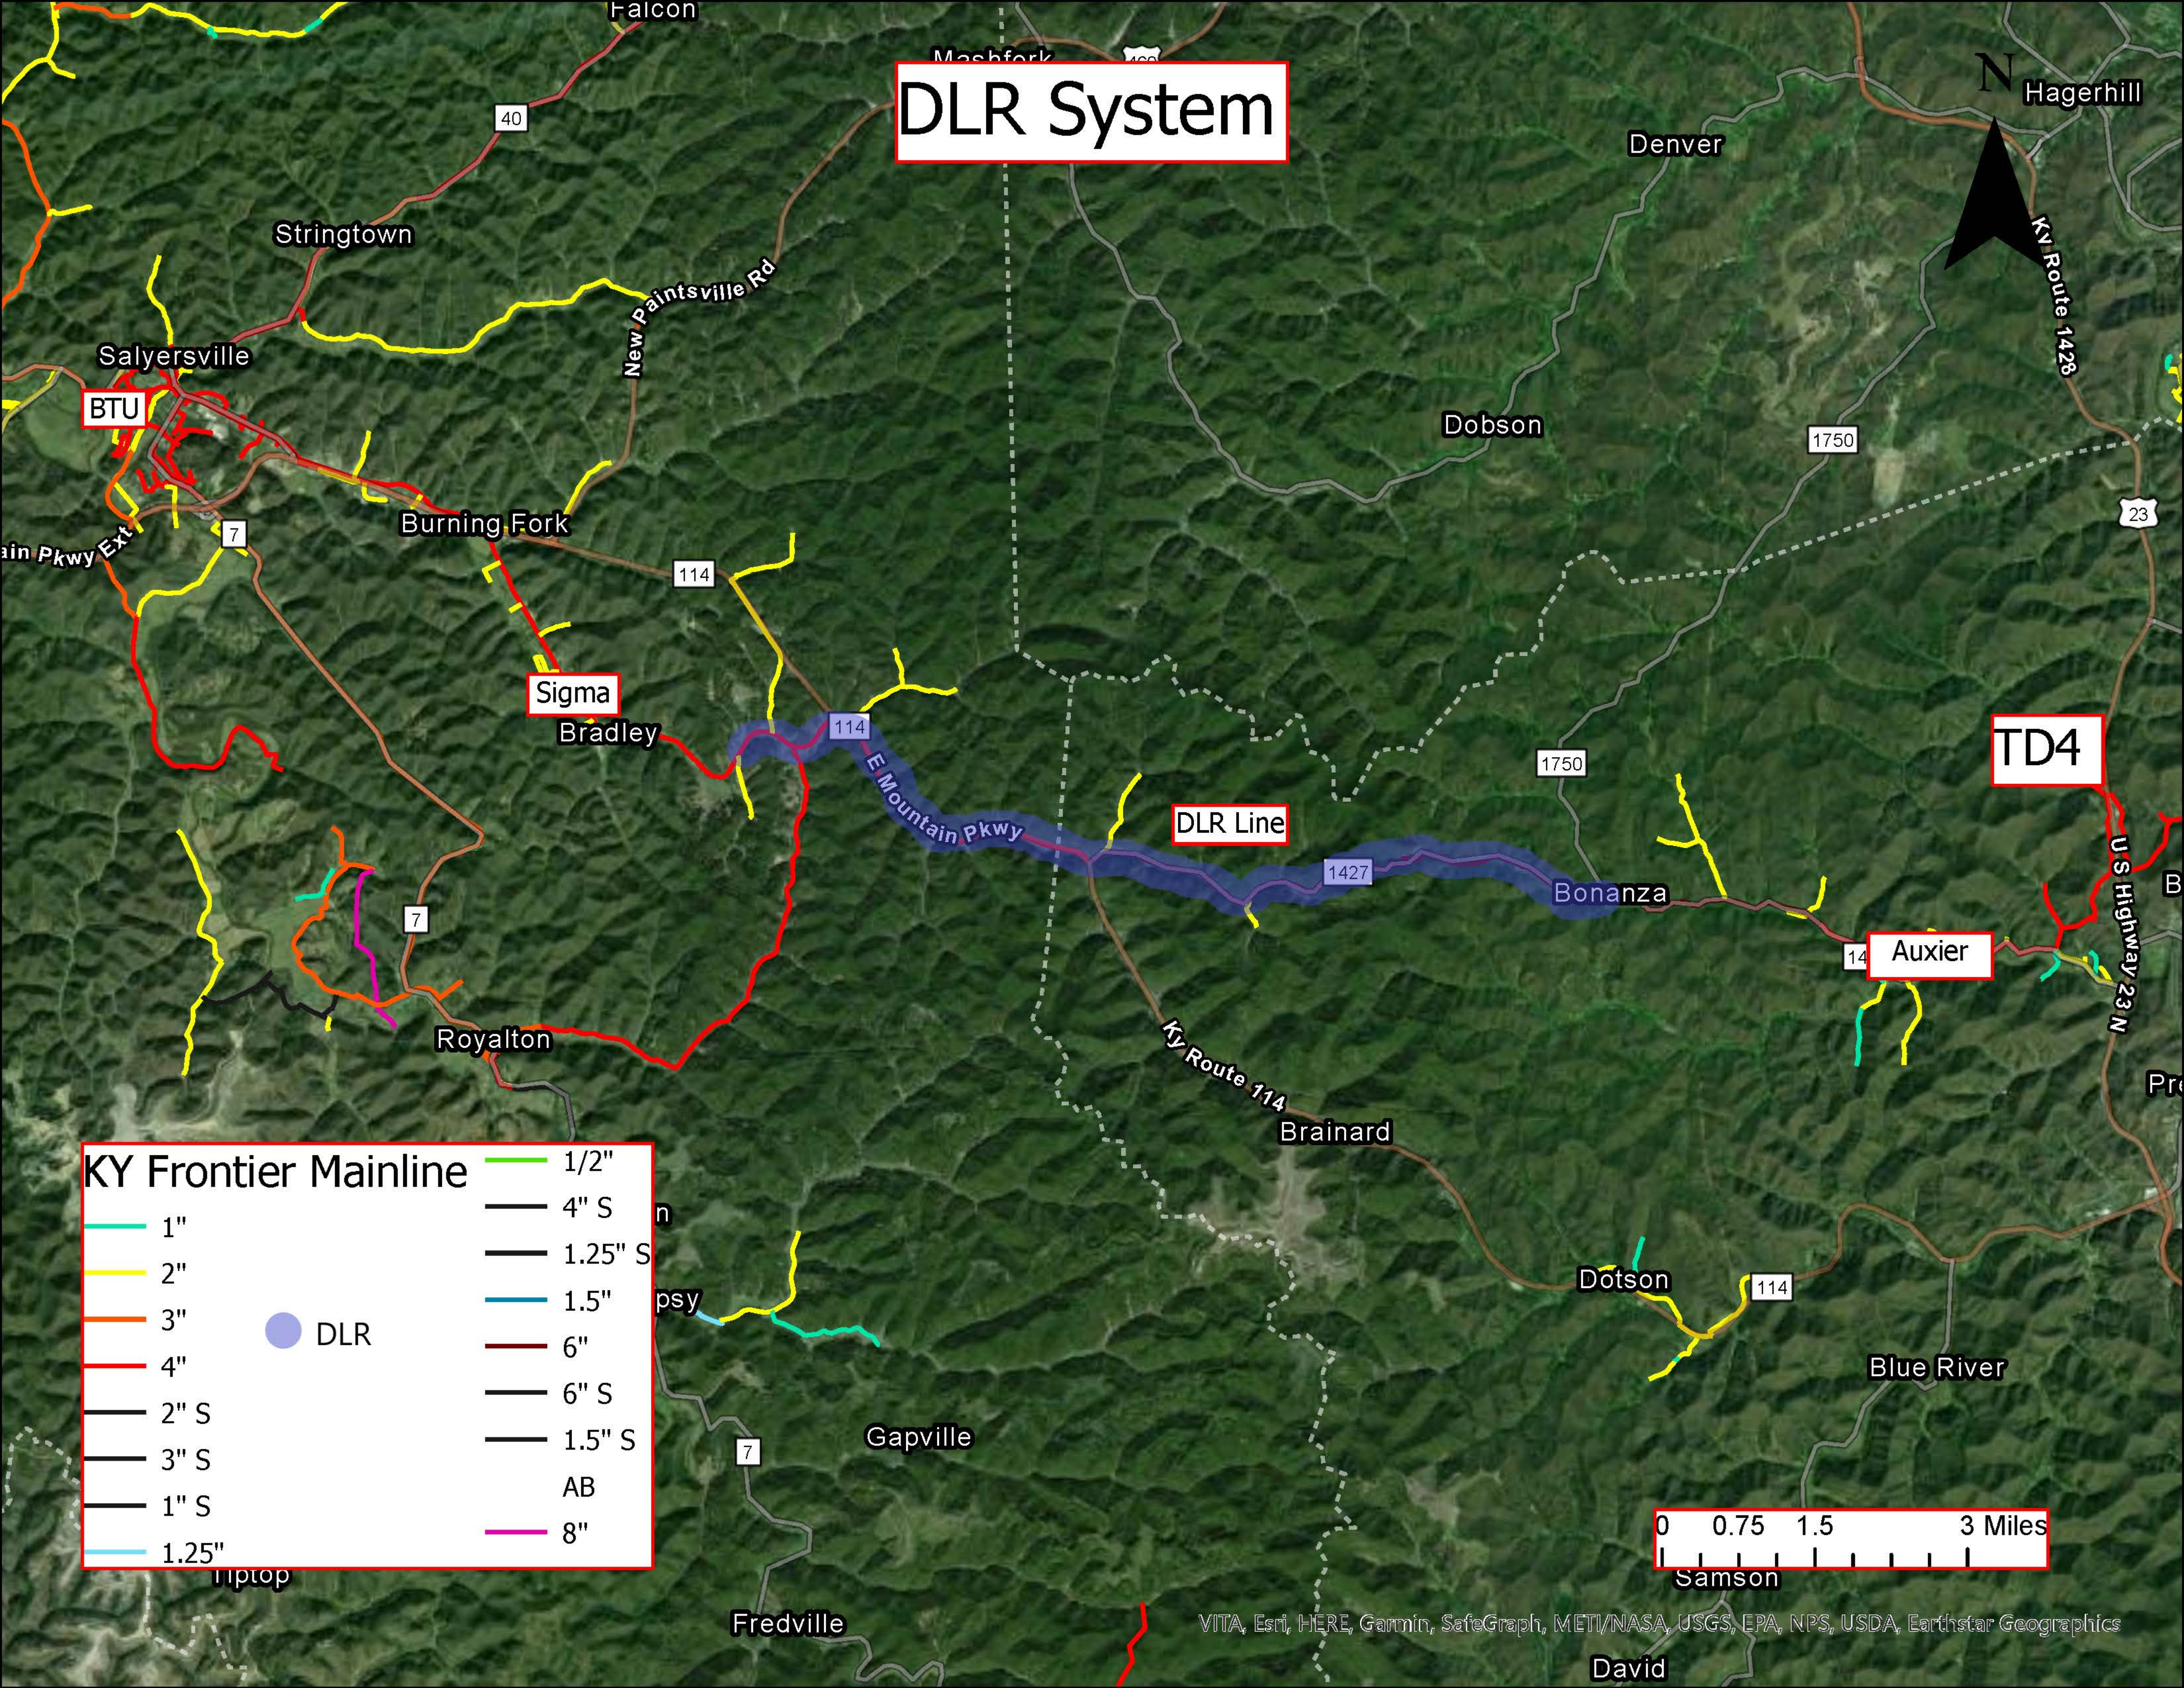

DLR System

KY Frontier Mainline

	1"		1/2"
	2"		4" S
	3"		1.25" S
	4"		1.5"
	DLR		6"
	2" S		6" S
	3" S		1.5" S
	1" S		AB
	1.25"		8"