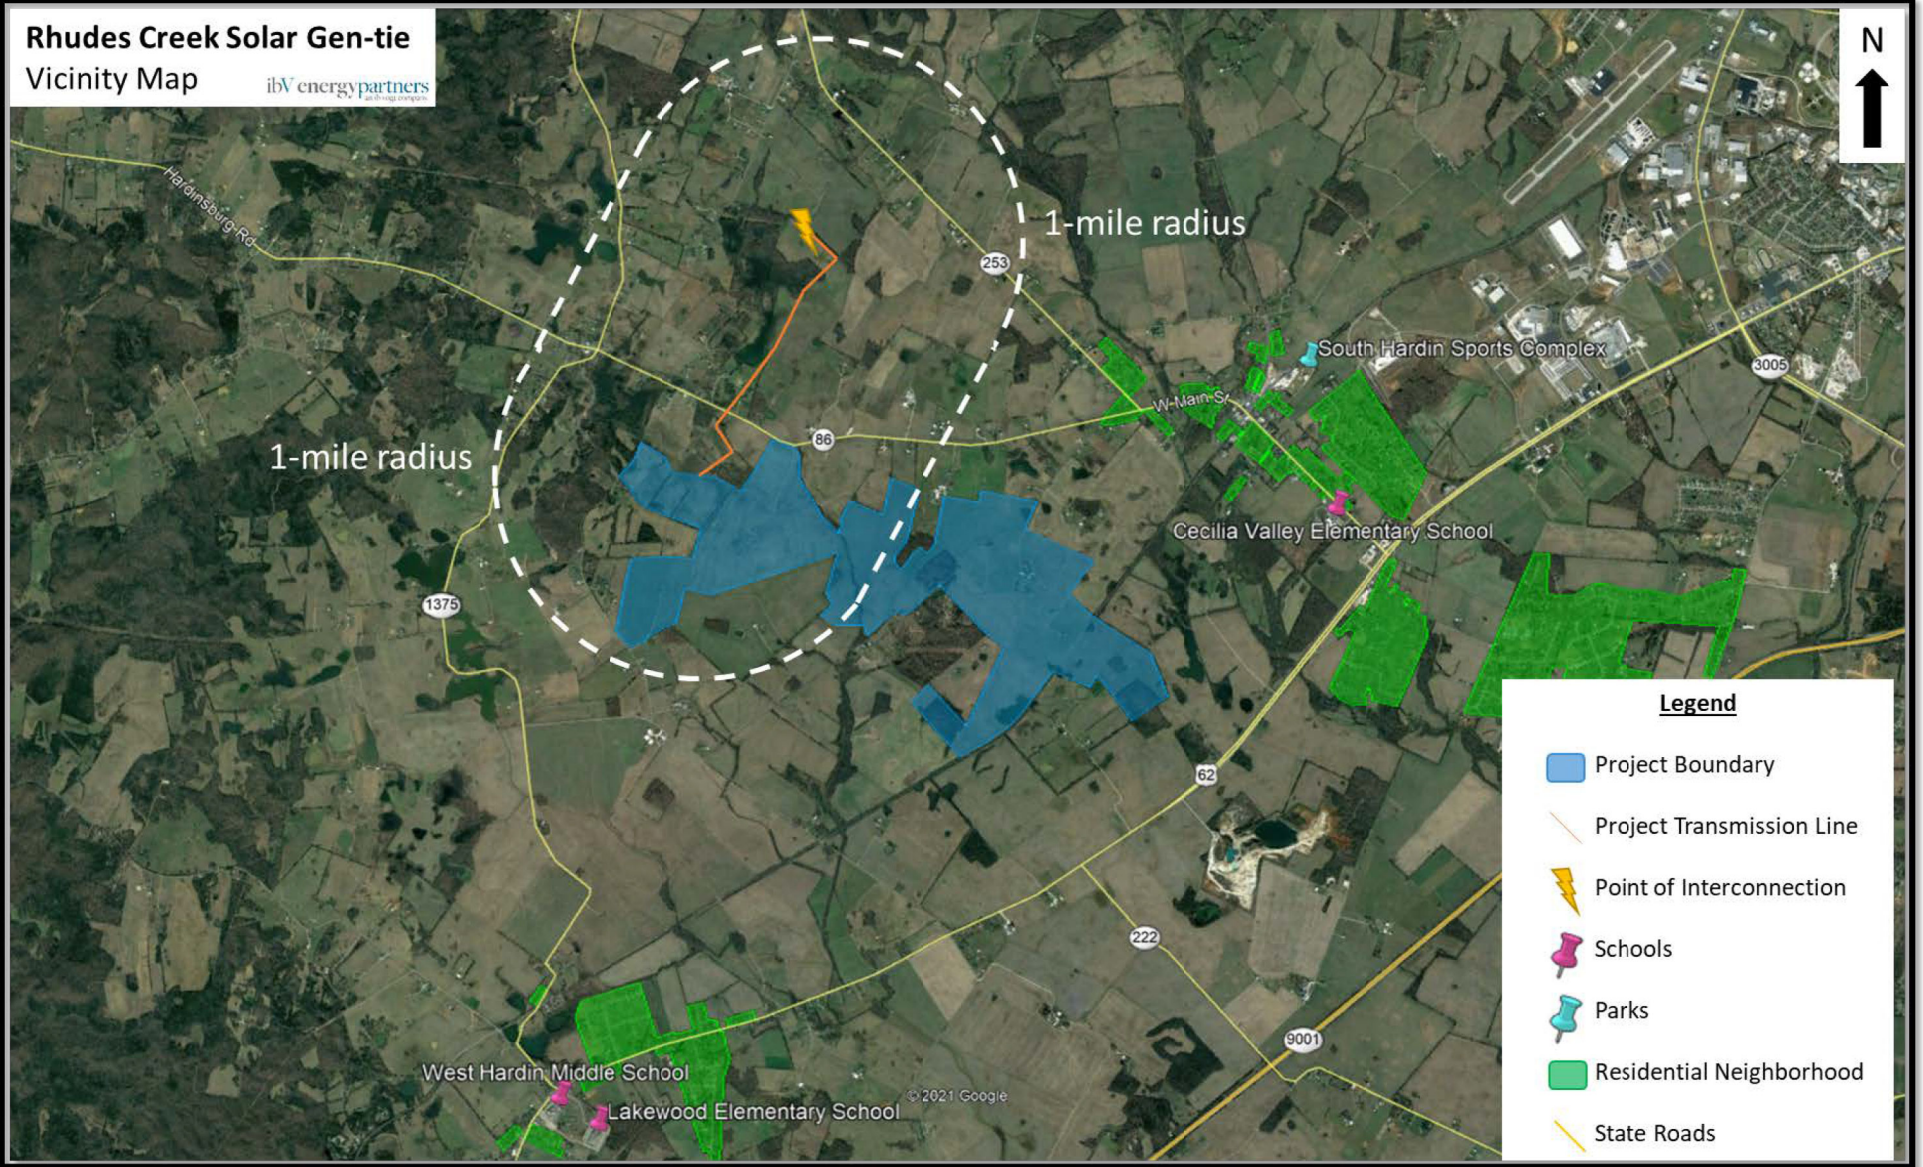

Attachment N

One-mile Vicinity Map

Rhudes Creek Solar Gen-tie

Vicinity Map

ibv energy partners
an ibv energy company

Legend

- Project Boundary
- Project Transmission Line
- Point of Interconnection
- Schools
- Parks
- Residential Neighborhood
- State Roads