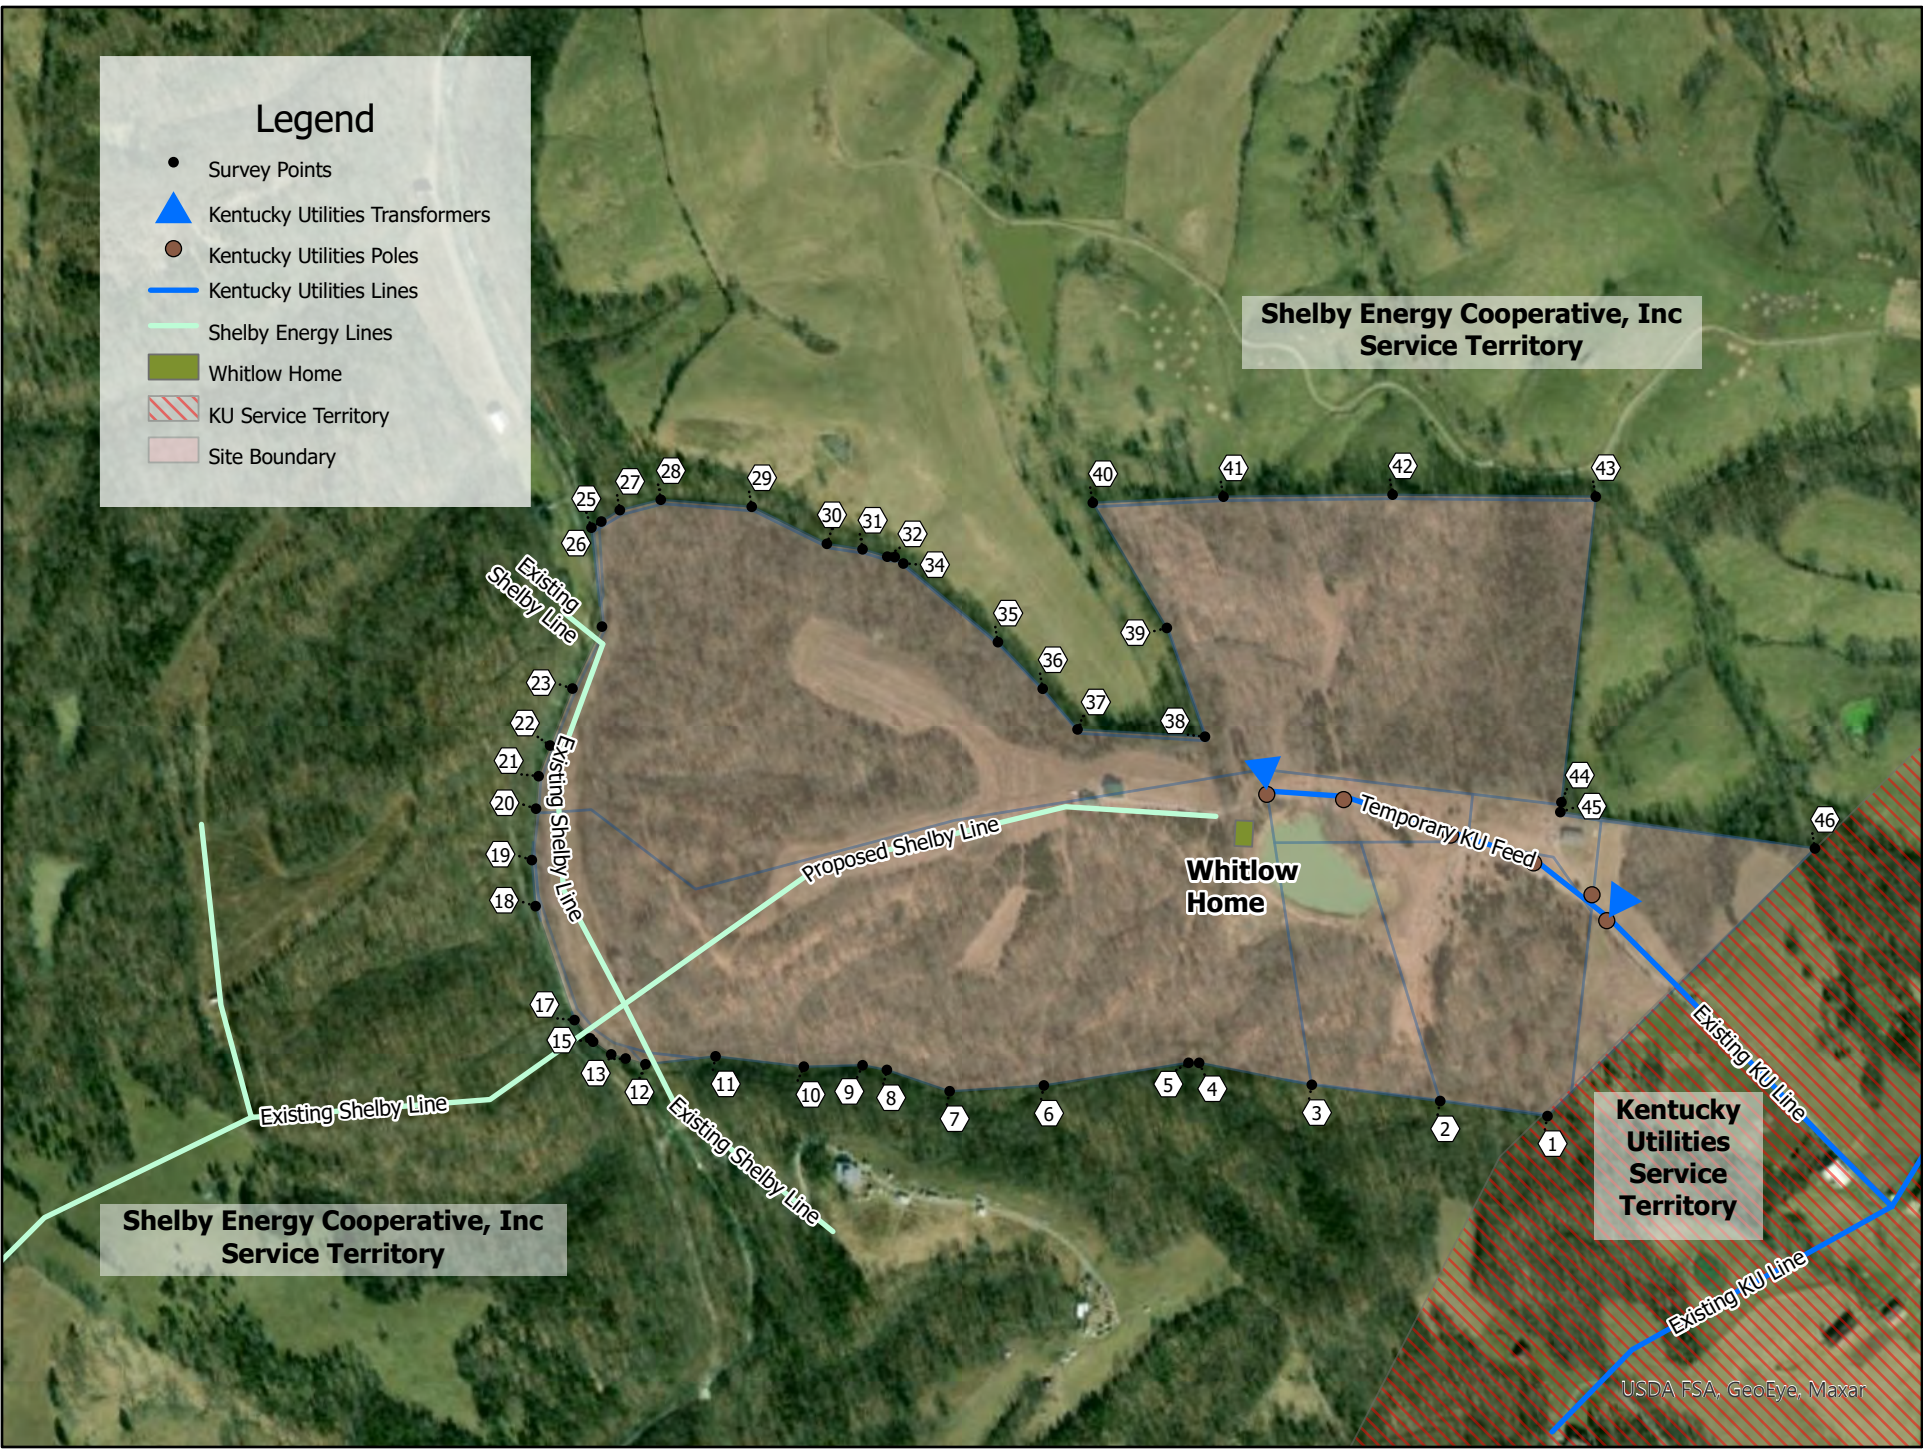

# Legend

- Survey Points
- ▲ Kentucky Utilities Transformers
- Kentucky Utilities Poles
- Kentucky Utilities Lines
- Shelby Energy Lines
- Whitlow Home
- ▨ KU Service Territory
- ▨ Site Boundary

**Shelby Energy Cooperative, Inc  
Service Territory**

**Whitlow  
Home**

Temporary KU Feed

proposed Shelby Line

Existing Shelby Line

Existing Shelby Line

Existing Shelby Line

Existing Shelby Line

Existing KU Line

Existing KU Line

**Kentucky  
Utilities  
Service  
Territory**

**Shelby Energy Cooperative, Inc  
Service Territory**