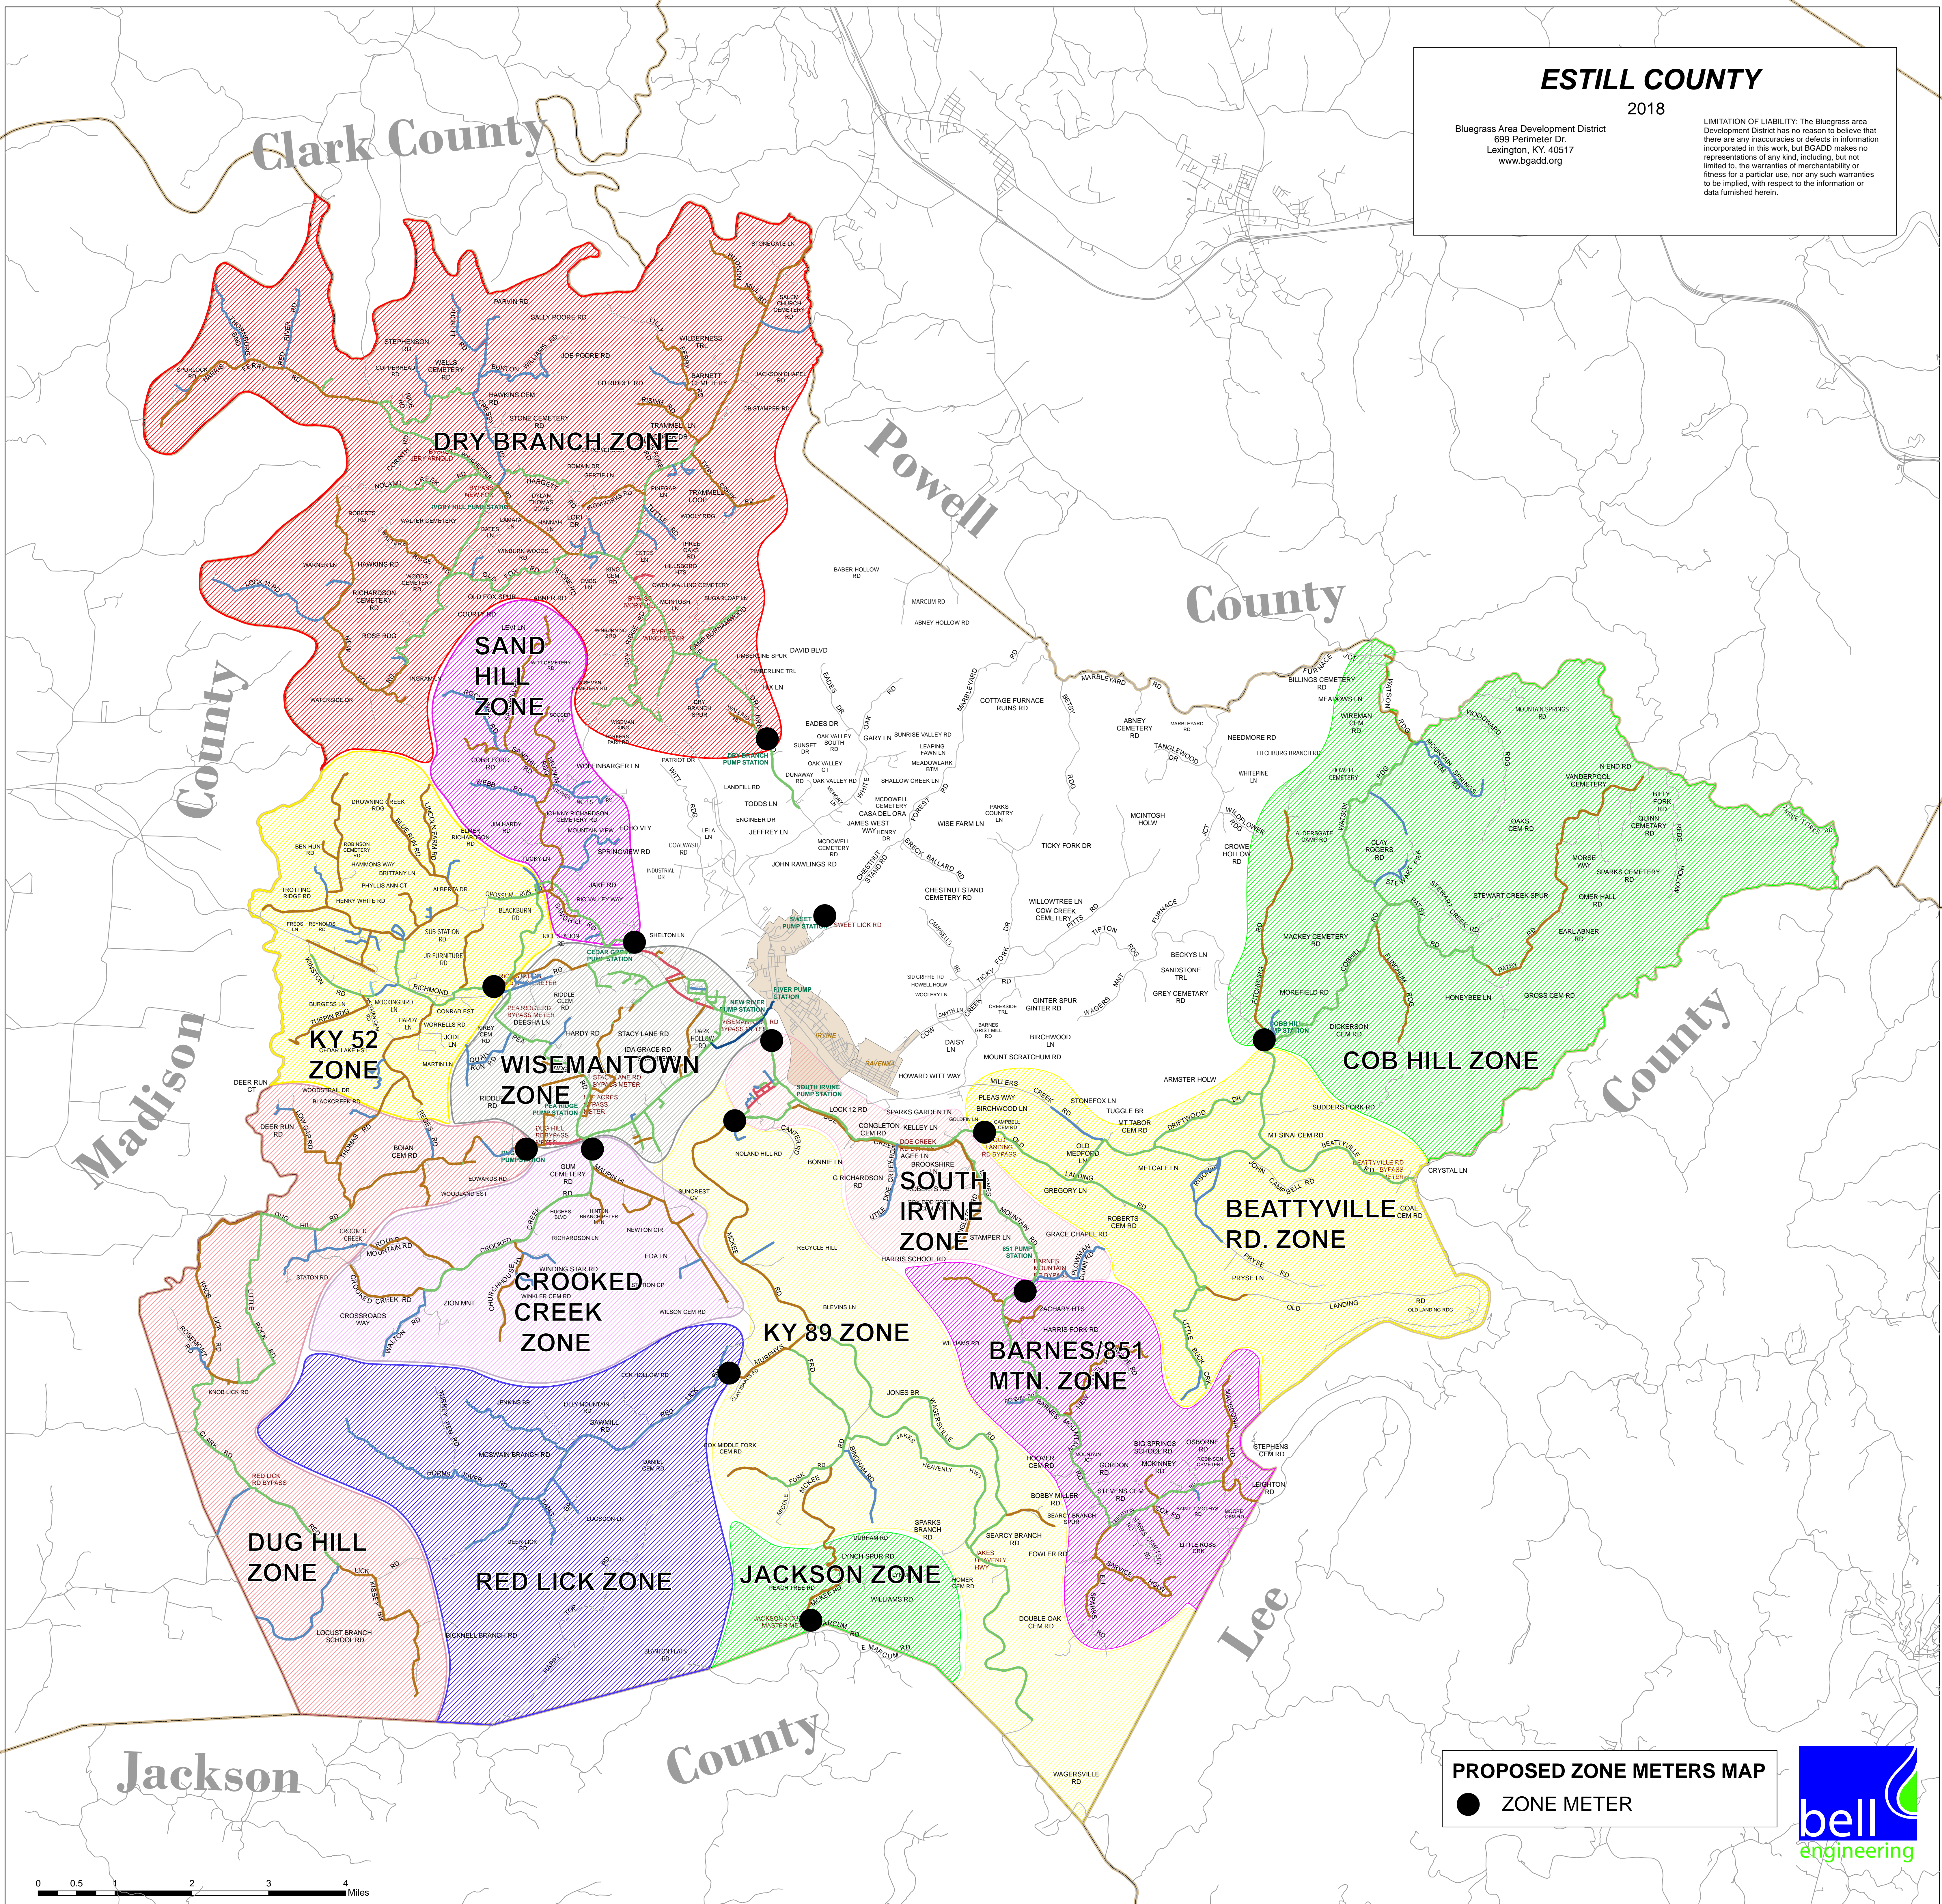

ESTILL COUNTY

2018

Bluegrass Area Development District
699 Perimeter Dr.
Lexington, KY 40517
www.bgadd.org

PROPOSED ZONE METERS MAP
● ZONE METER