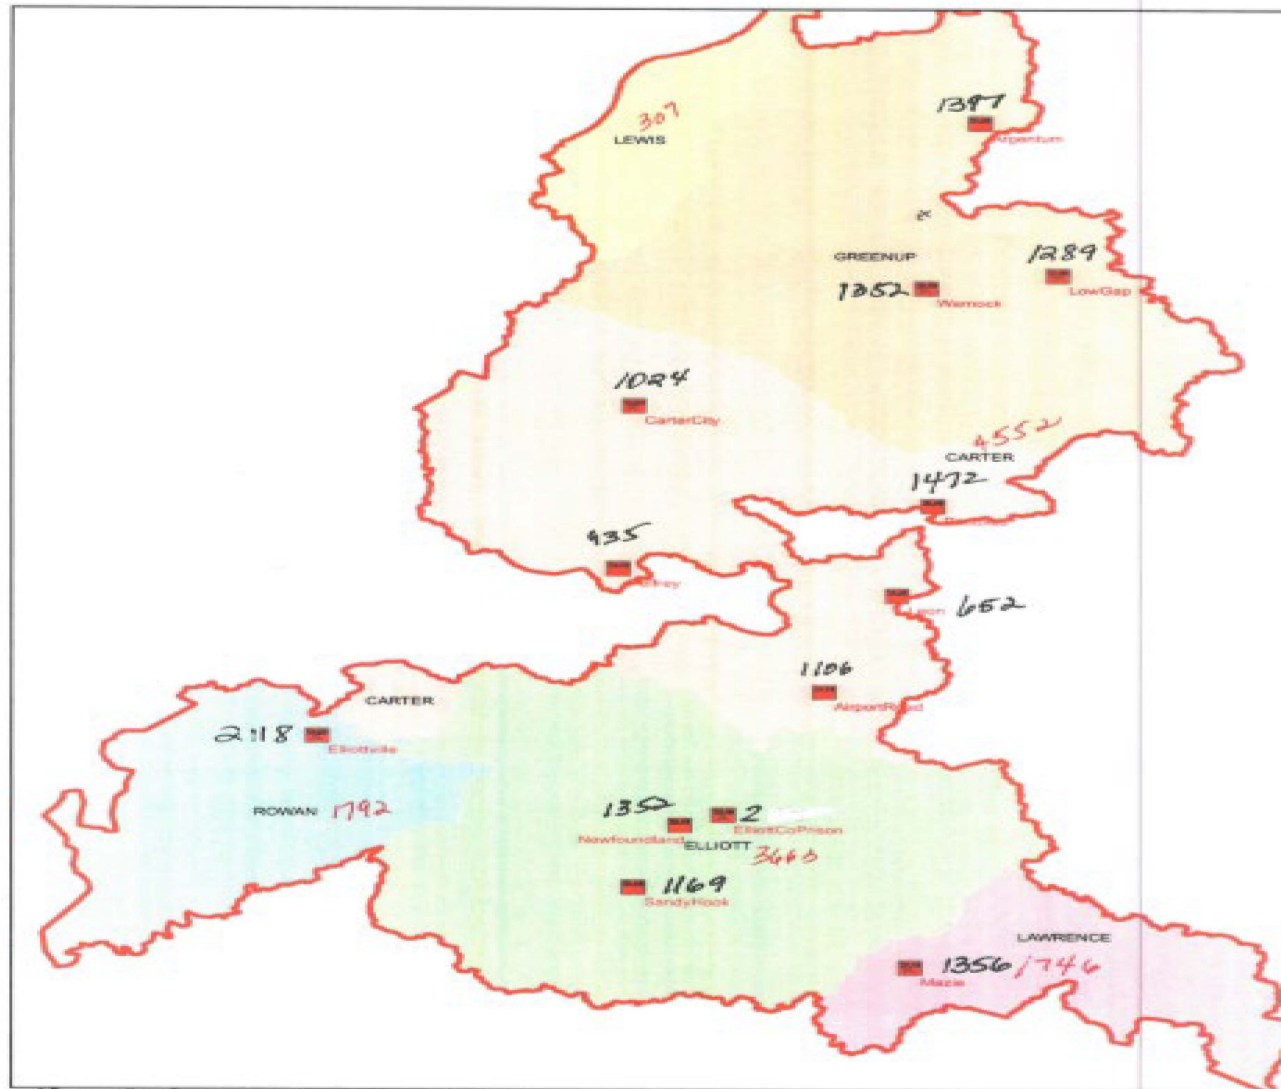

Grayson Rural
Electric

A Southern Energy Company

811

7102

of Members - May 2019

Carter	4552	Lawrence	746
Elliott	3662	Lewis	307
Greenup	4288	Rowan	1792