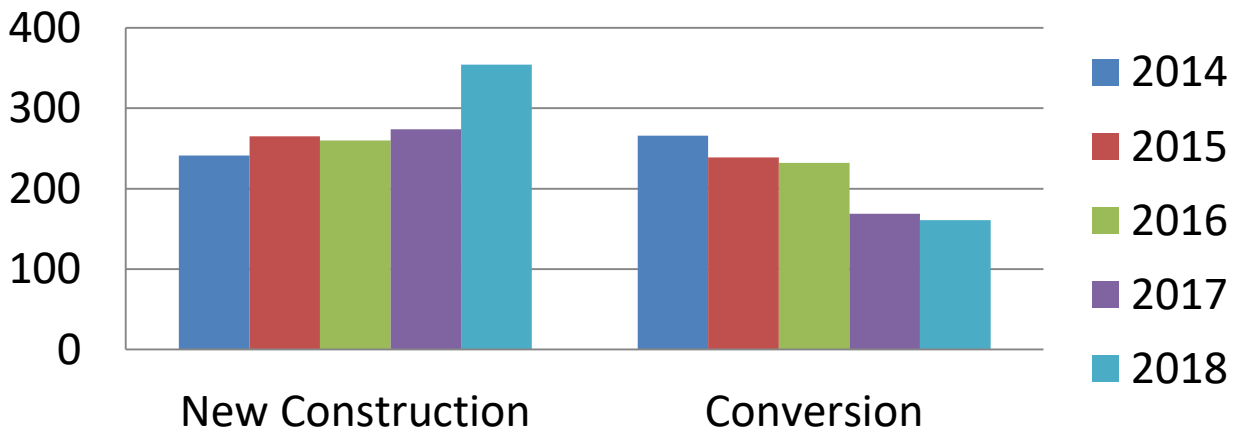

Delta Natural Gas Company 5 Year Growth Data

New Construction Compared to Conversion

5 Year Residential Gas Usage