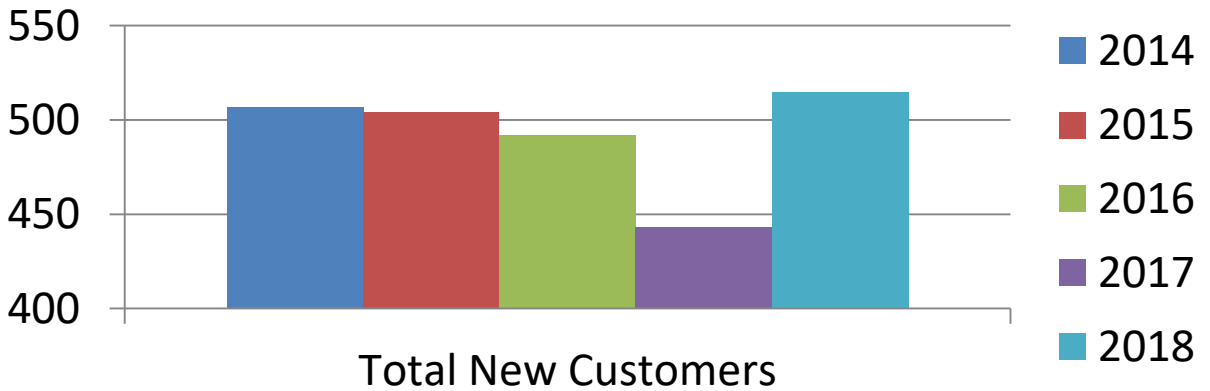

Delta Natural Gas Company 5 Year Growth Data

New Construction Compared to Conversion

5 Year Residential Gas Usage