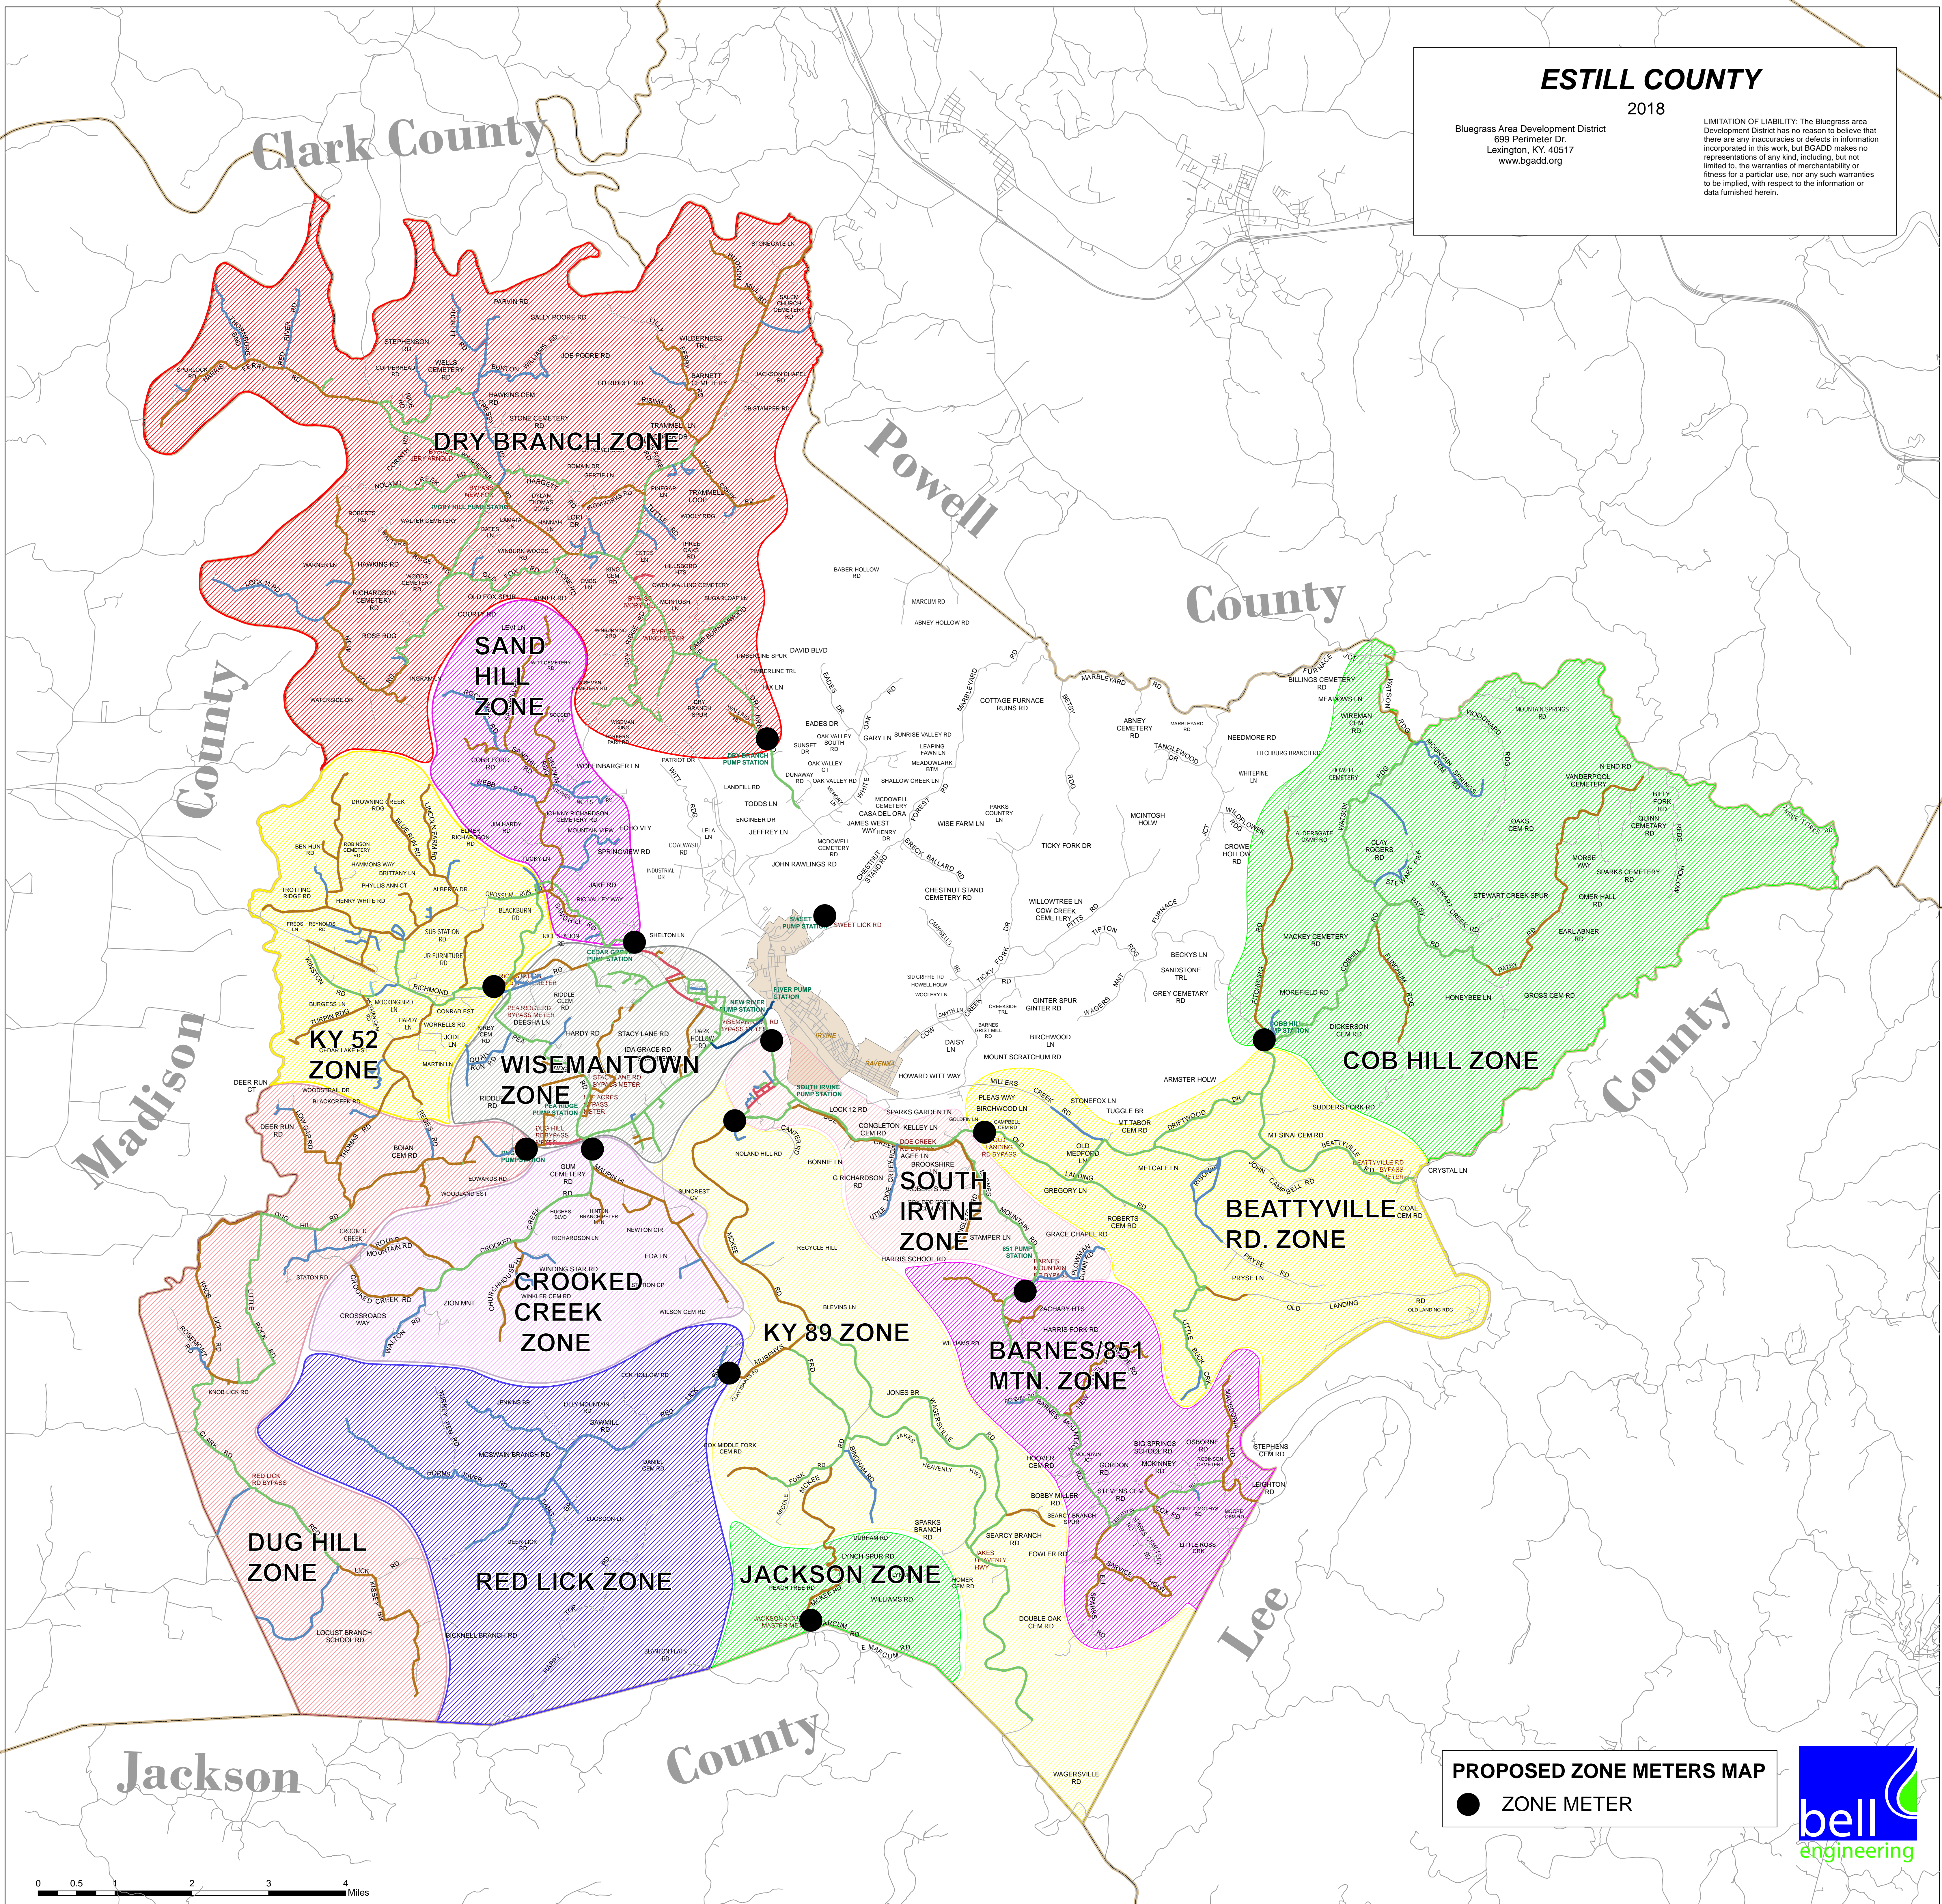

ESTILL COUNTY

2018

Bluegrass Area Development District
699 Perimeter Dr.
Lexington, KY 40517
www.bgadd.org

PROPOSED ZONE METERS MAP

● ZONE METER