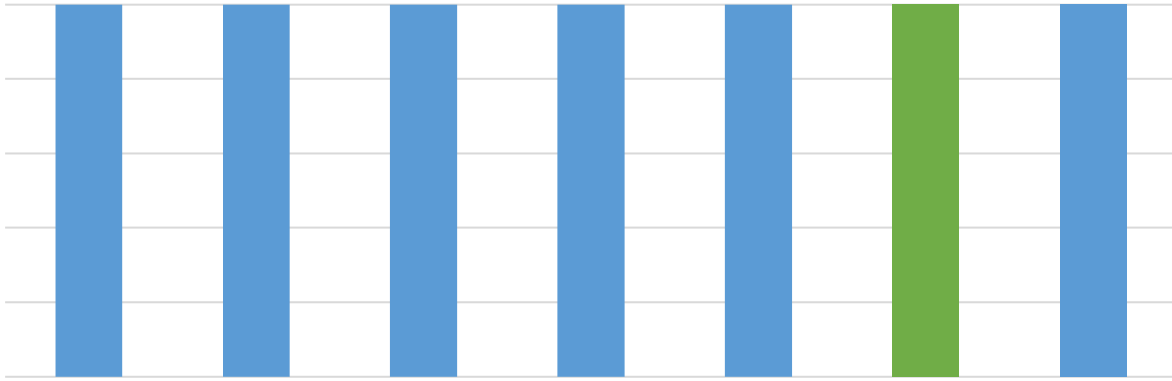

System Peak Occurrence -School Start
Willhite Testimony Page 4
Corrected 3/6/18

7/18/13	7/19/17*	7/25/12	7/25/16	7/29/15	8/15-17/xx	8/27/14
1600	1600	1700	1400	1400	School Start	1600
-----System Peak Day & Time-----						

*Note: 2017 peak also 8/17 @1400

Original Chart