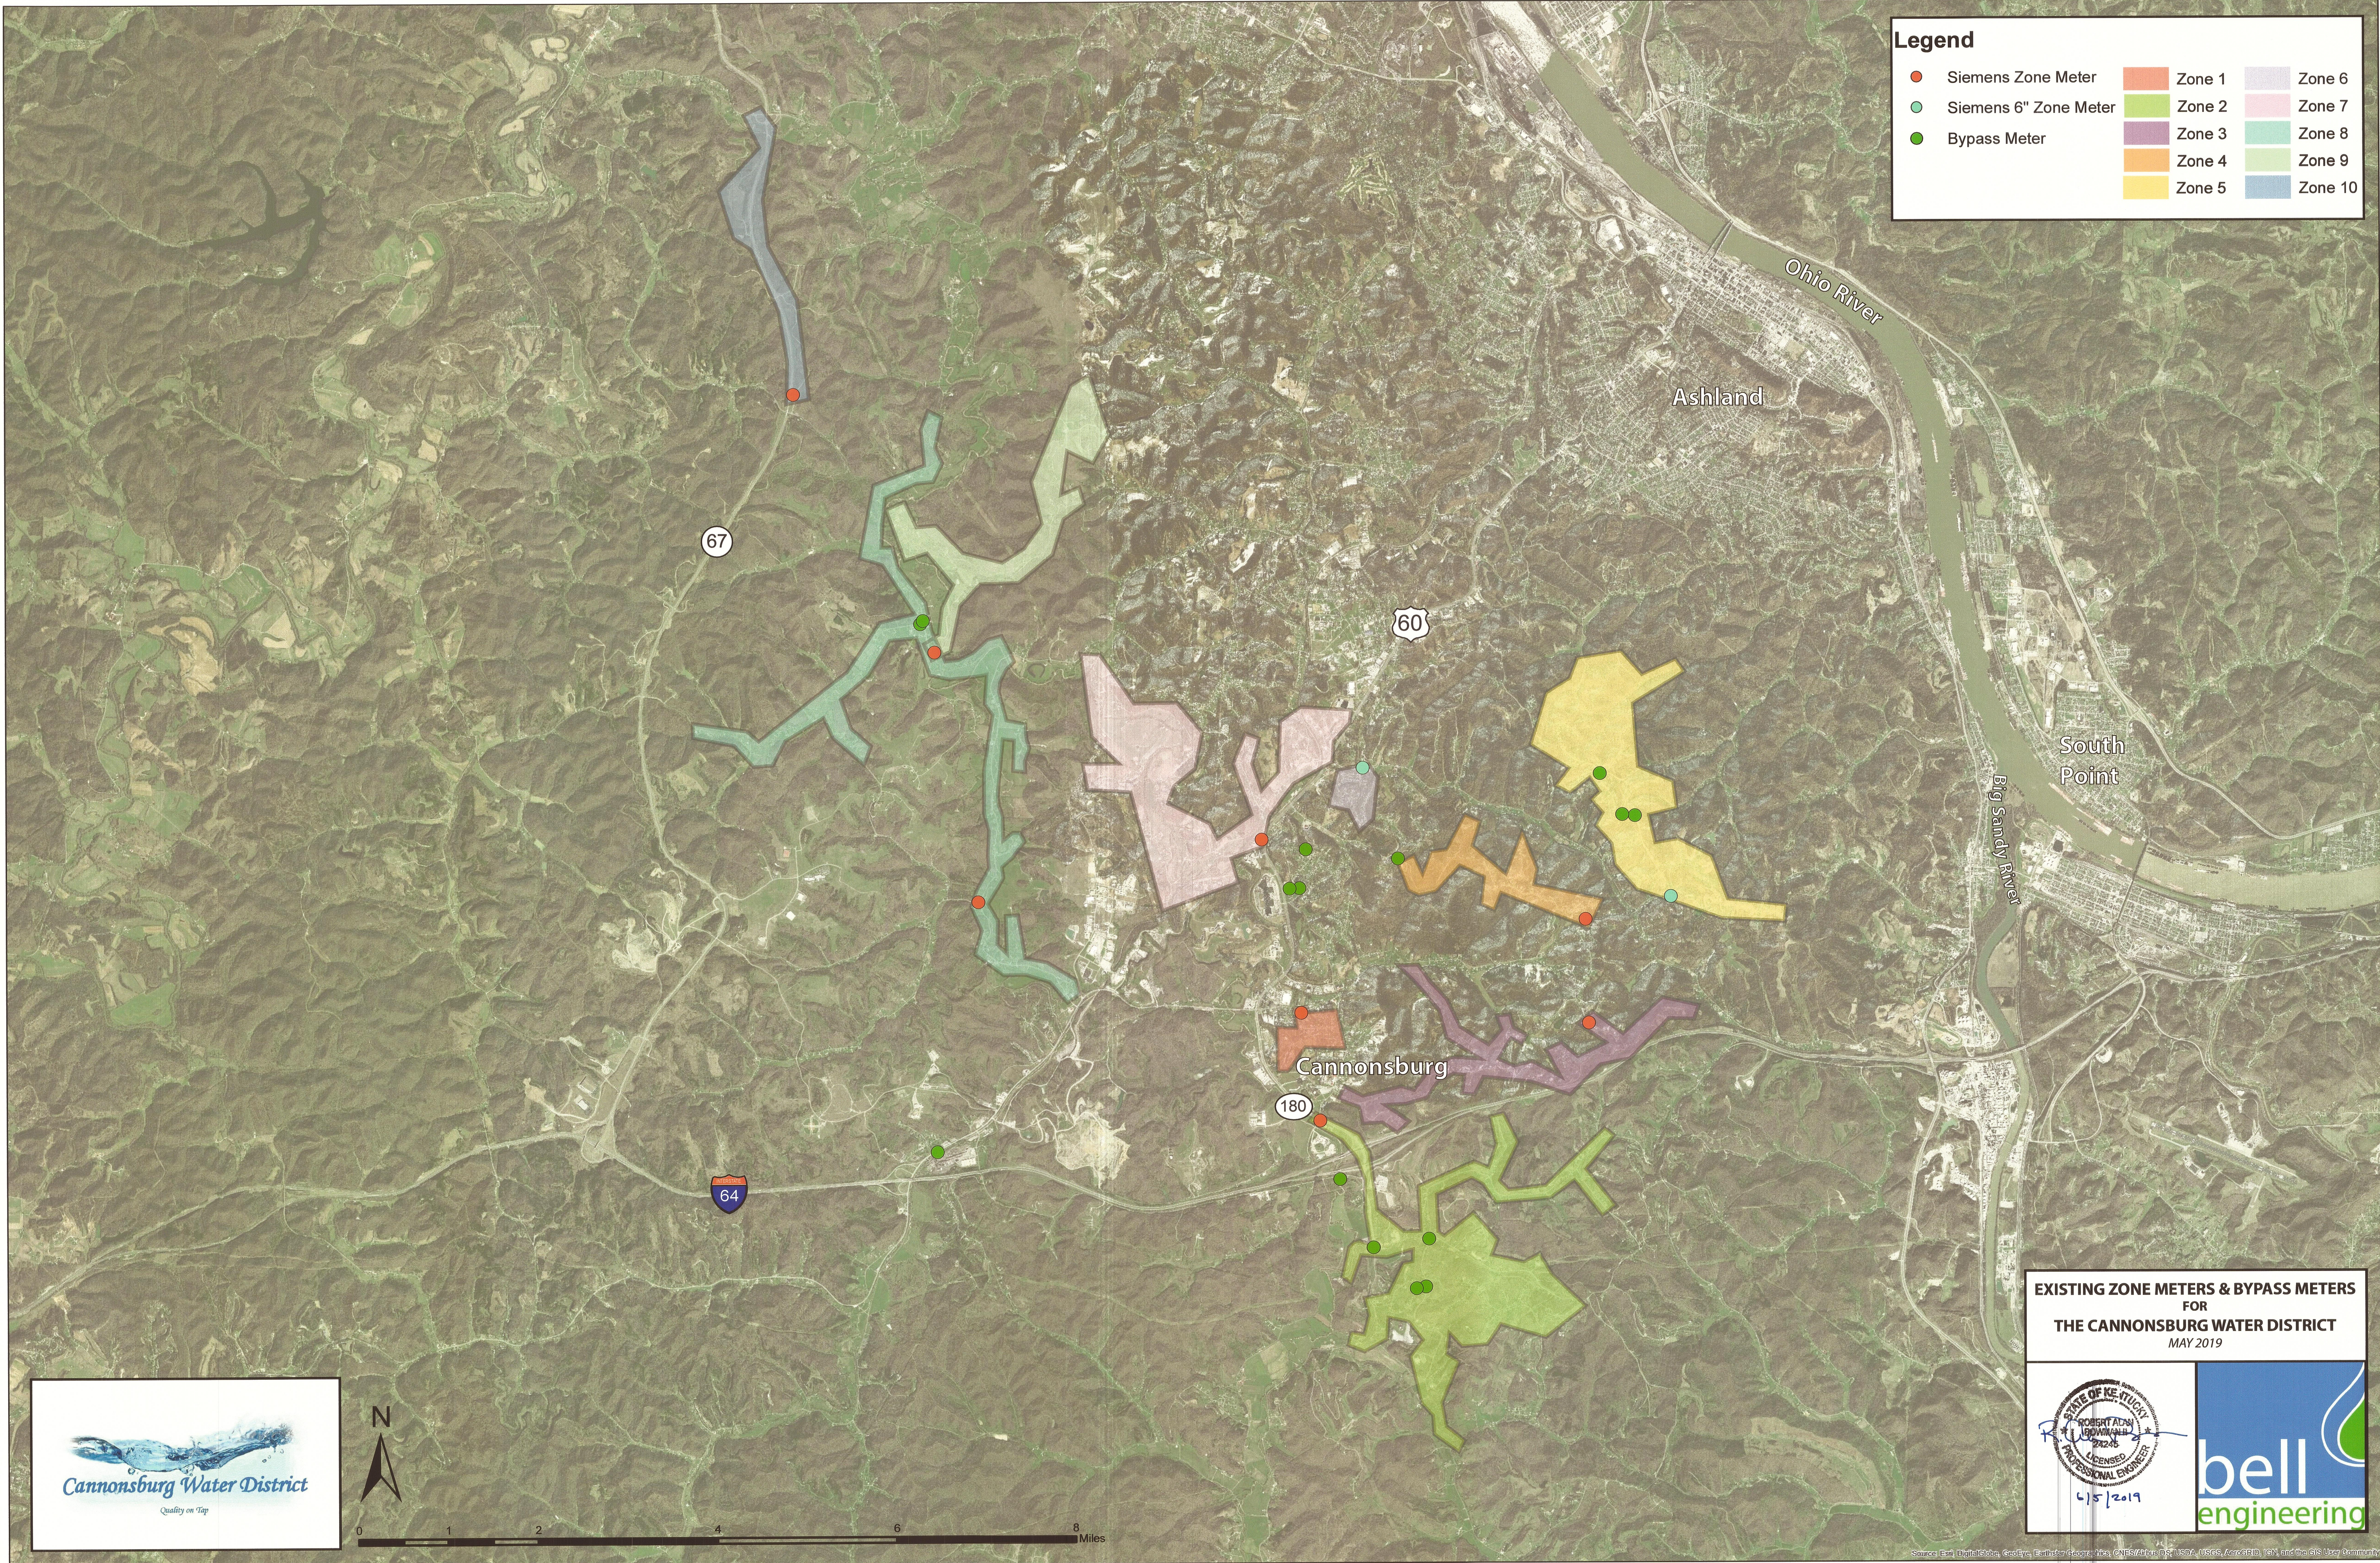

Legend

	Siemens Zone Meter		Zone 1		Zone 6
	Siemens 6" Zone Meter		Zone 2		Zone 7
	Bypass Meter		Zone 3		Zone 8
			Zone 4		Zone 9
			Zone 5		Zone 10

**EXISTING ZONE METERS & BYPASS METERS
FOR
THE CANNONBURG WATER DISTRICT
MAY 2019**

Source: Esri, DigitalGlobe, GeoEye, Earthstar Geographics, CNES/Airbus DS, USDA, USGS, AeroGRID, IGN, and the GIS User Community