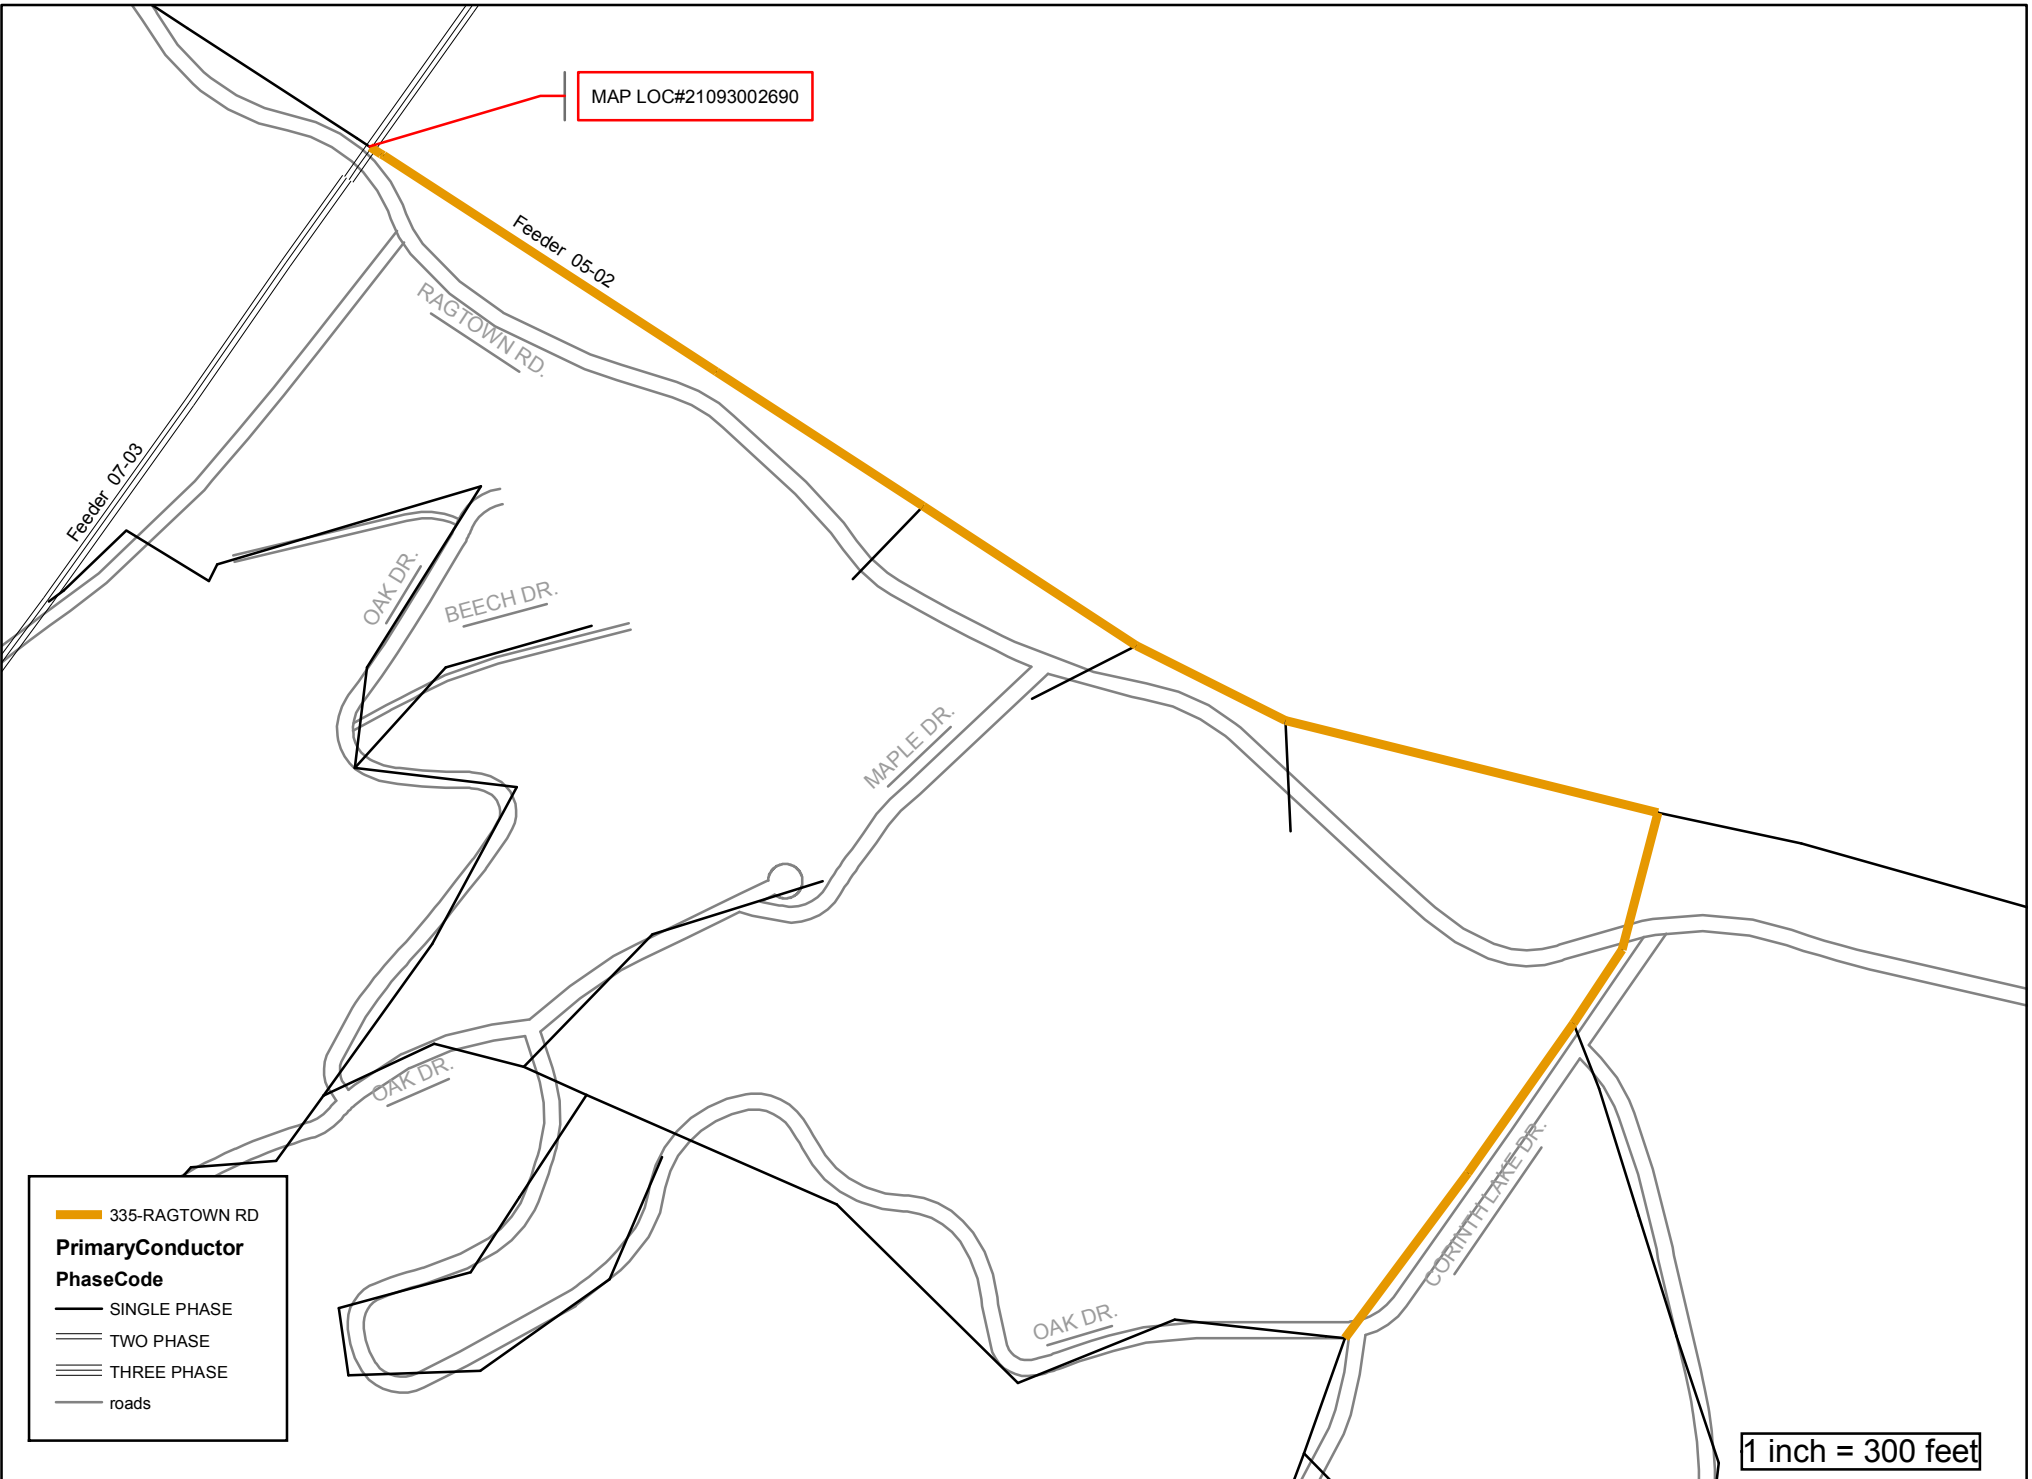

CODE 335 - RAGTOWN RD MULTIPHASE

MAP LOC#21093002690

335-RAGTOWN RD

Primary Conductor

Phase Code

- SINGLE PHASE
- == TWO PHASE
- === THREE PHASE
- roads

1 inch = 300 feet