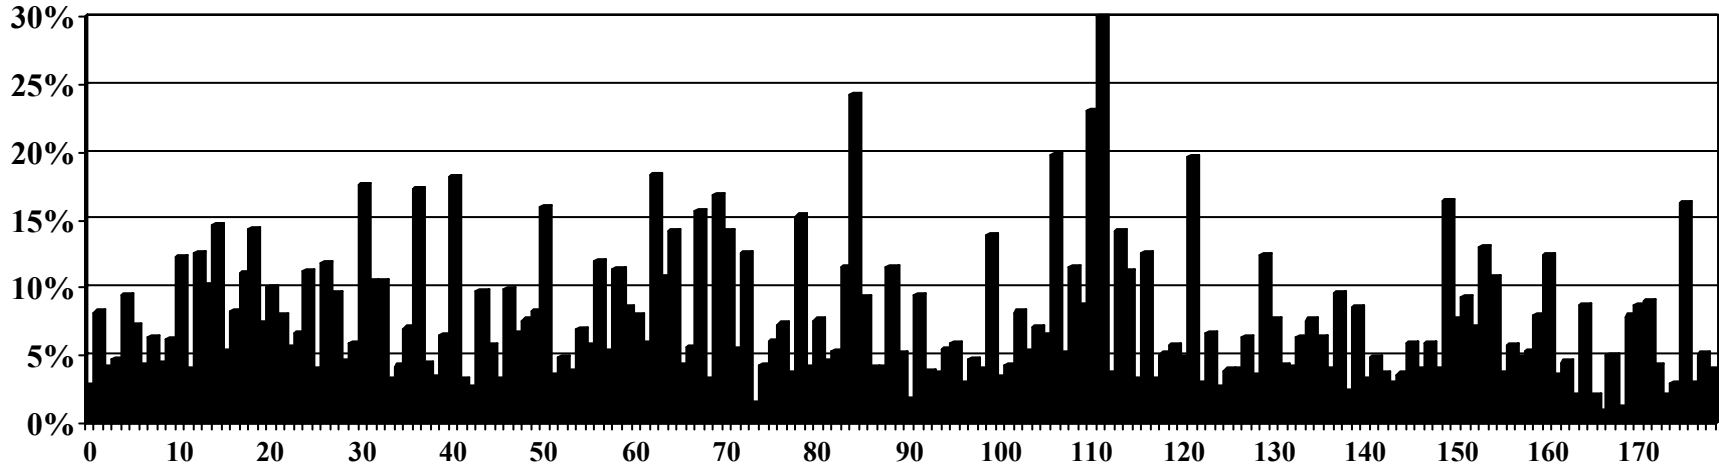

**Competitive Profile of UNE-P Past 6 Months – BellSouth in Kentucky**  
**Lines Added April 2003 through September 2003**

Largest Wire Centers ----- Smallest Wire Centers

**Competitive Profile of UNE-L Past 6 Months – BellSouth in Kentucky**

Largest Wire Centers ----- Smallest Wire Centers