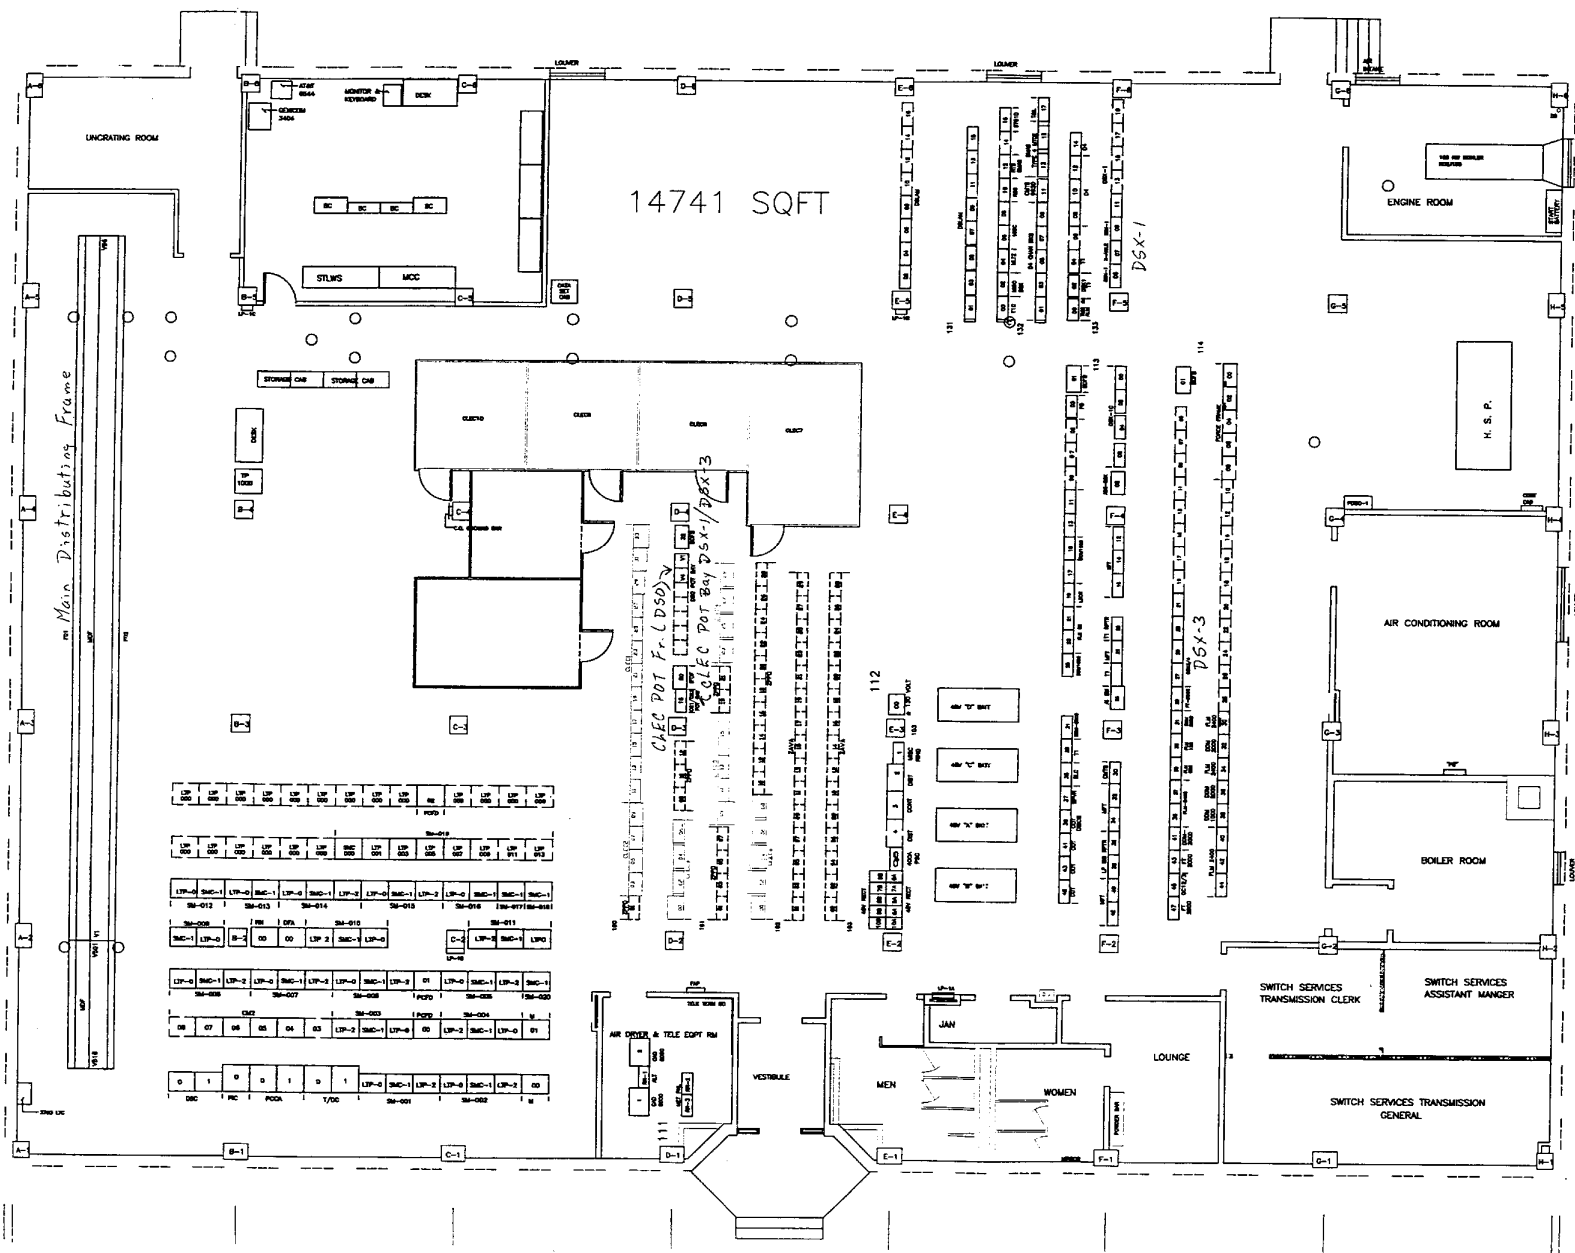

Louisville, KY
Shively
LSVLKYSH

FIRST FLOOR PLAN
51314

Louisville, KY
Shively
LSVLKYSH

Louisville, KY
 Twenty Sixth Street
 LSVLKY26

NOTE: MDF for Subscriber lines is on the 3rd Floor.
 This is the first floor.

Louisville, KY
Twenty Sixth Street
LS VL KY 26

MAIN HANDLER
 Louisville, KY
 Twenty Sixth Street
 L.S.VL KY 26

Louisville, KY
Six Mile Lane
LSVLYSL

Louisville, KY
 Six Mile Lane
 LSVLKYSL

Louisville, KY
 Six Mile Lane
 LSVLKYSL