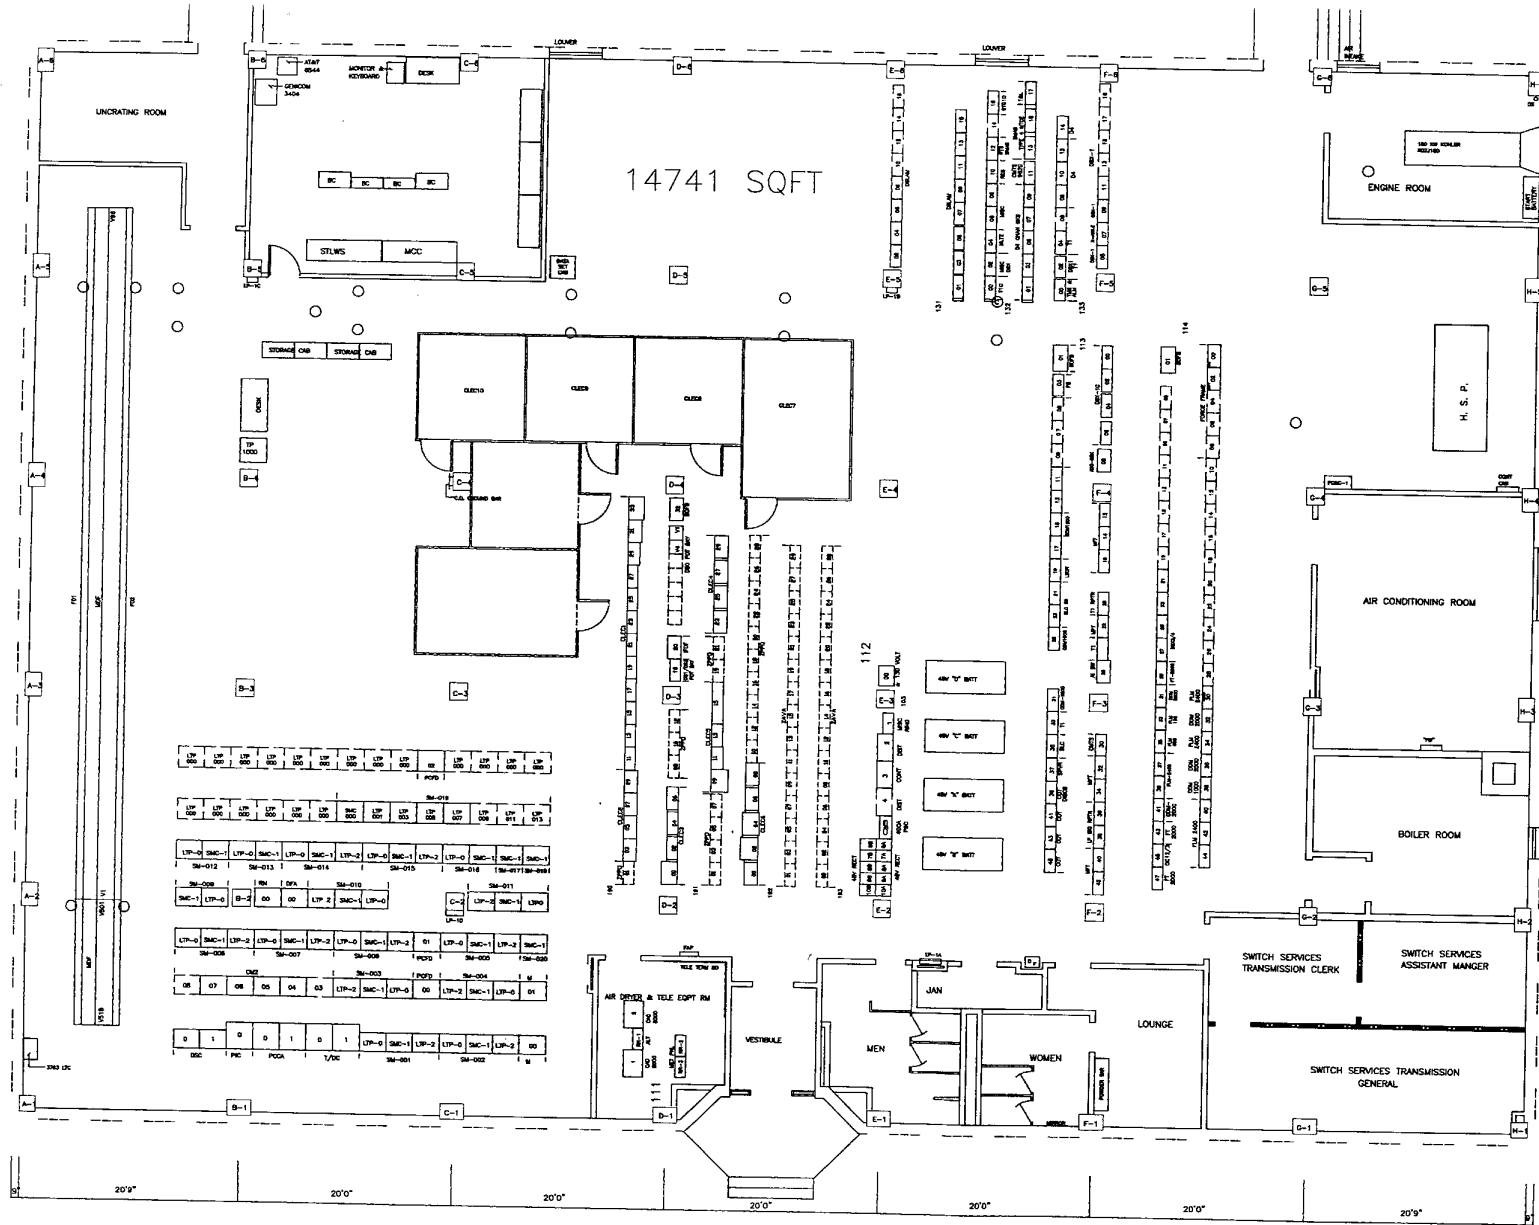

Louisville, KY
Shively
LSVLKYSH

FIRST FLOOR PLAN
51314

Louisville, KY
Shively
LSVLKYSH

Louisville, KY
 Twenty Sixth Street
 LSVLKY26

NOTE: MDF for Subscriber lines is on the 3rd Floor.
 This is the first floor.

Louisville, KY
Twenty Sixth Street
LS VL KY 26

MAIN HANDLER
 Louisville, KY
 Twenty Sixth Street
 L.S.VL KY 26

Louisville, KY
Six Mile Lane
LSVLYSL

Louisville, KY
 Six Mile Lane
 LSVLKYSL

Louisville, KY
 Six Mile Lane
 LSVLKYSL