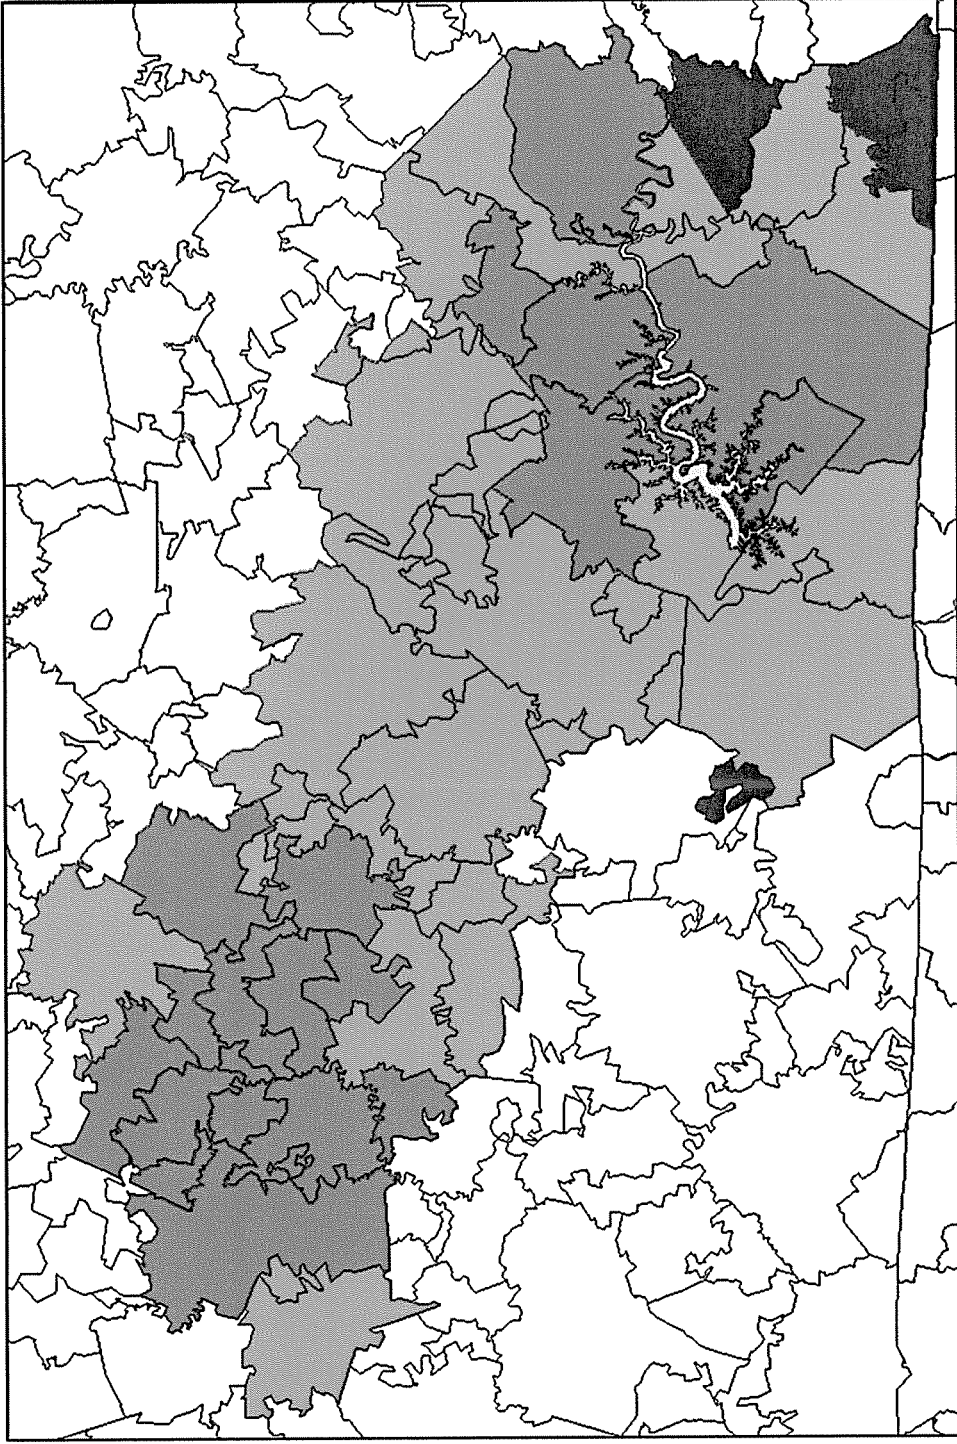

**Safelink Coverage by Carrier
Kentucky
Friday, December 12th, 2009**

Safelink Coverage by Zip Code

[Light Gray Box]	AT&T WIREL
[Dark Gray Box]	CNDA Not Operational
[Medium Gray Box]	T-Mobile