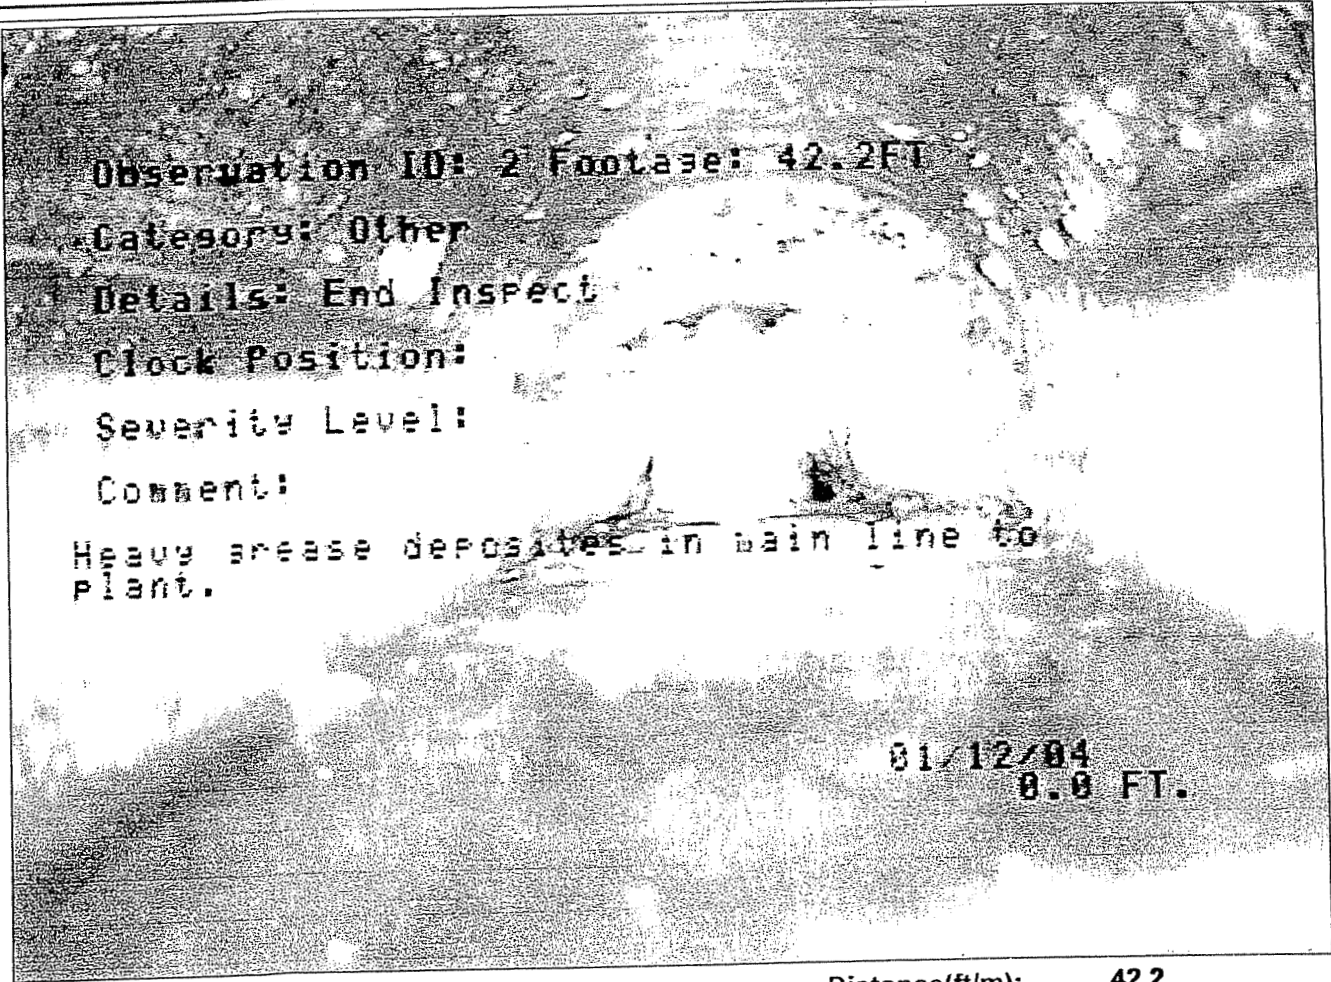

Pipe Eyes LLC
P.O.Box 5343
Paris KY. 40362
Office # 1-859-987-2529
Fax # 1-859-987-2583

Photo #1 Data for Project: 1122004-529-1

Site ID	City	Street	Inspection Date	Time
1	Cynthiana	Cedarbrook	01/12/2004	09:26:32 AM
From Manhole	To Manhole	Pipe Size	Type of Pipe	Direction
7	6	8	DIP	Away-D
Observation ID	Category	Category Details	Clock Position	Severity Level
2	Other	End Inspect		
Observation Comment				
Heavy grease deposits in main line to plant.				

Photo #1

Ph129142

Distance(ft/m):

42.2