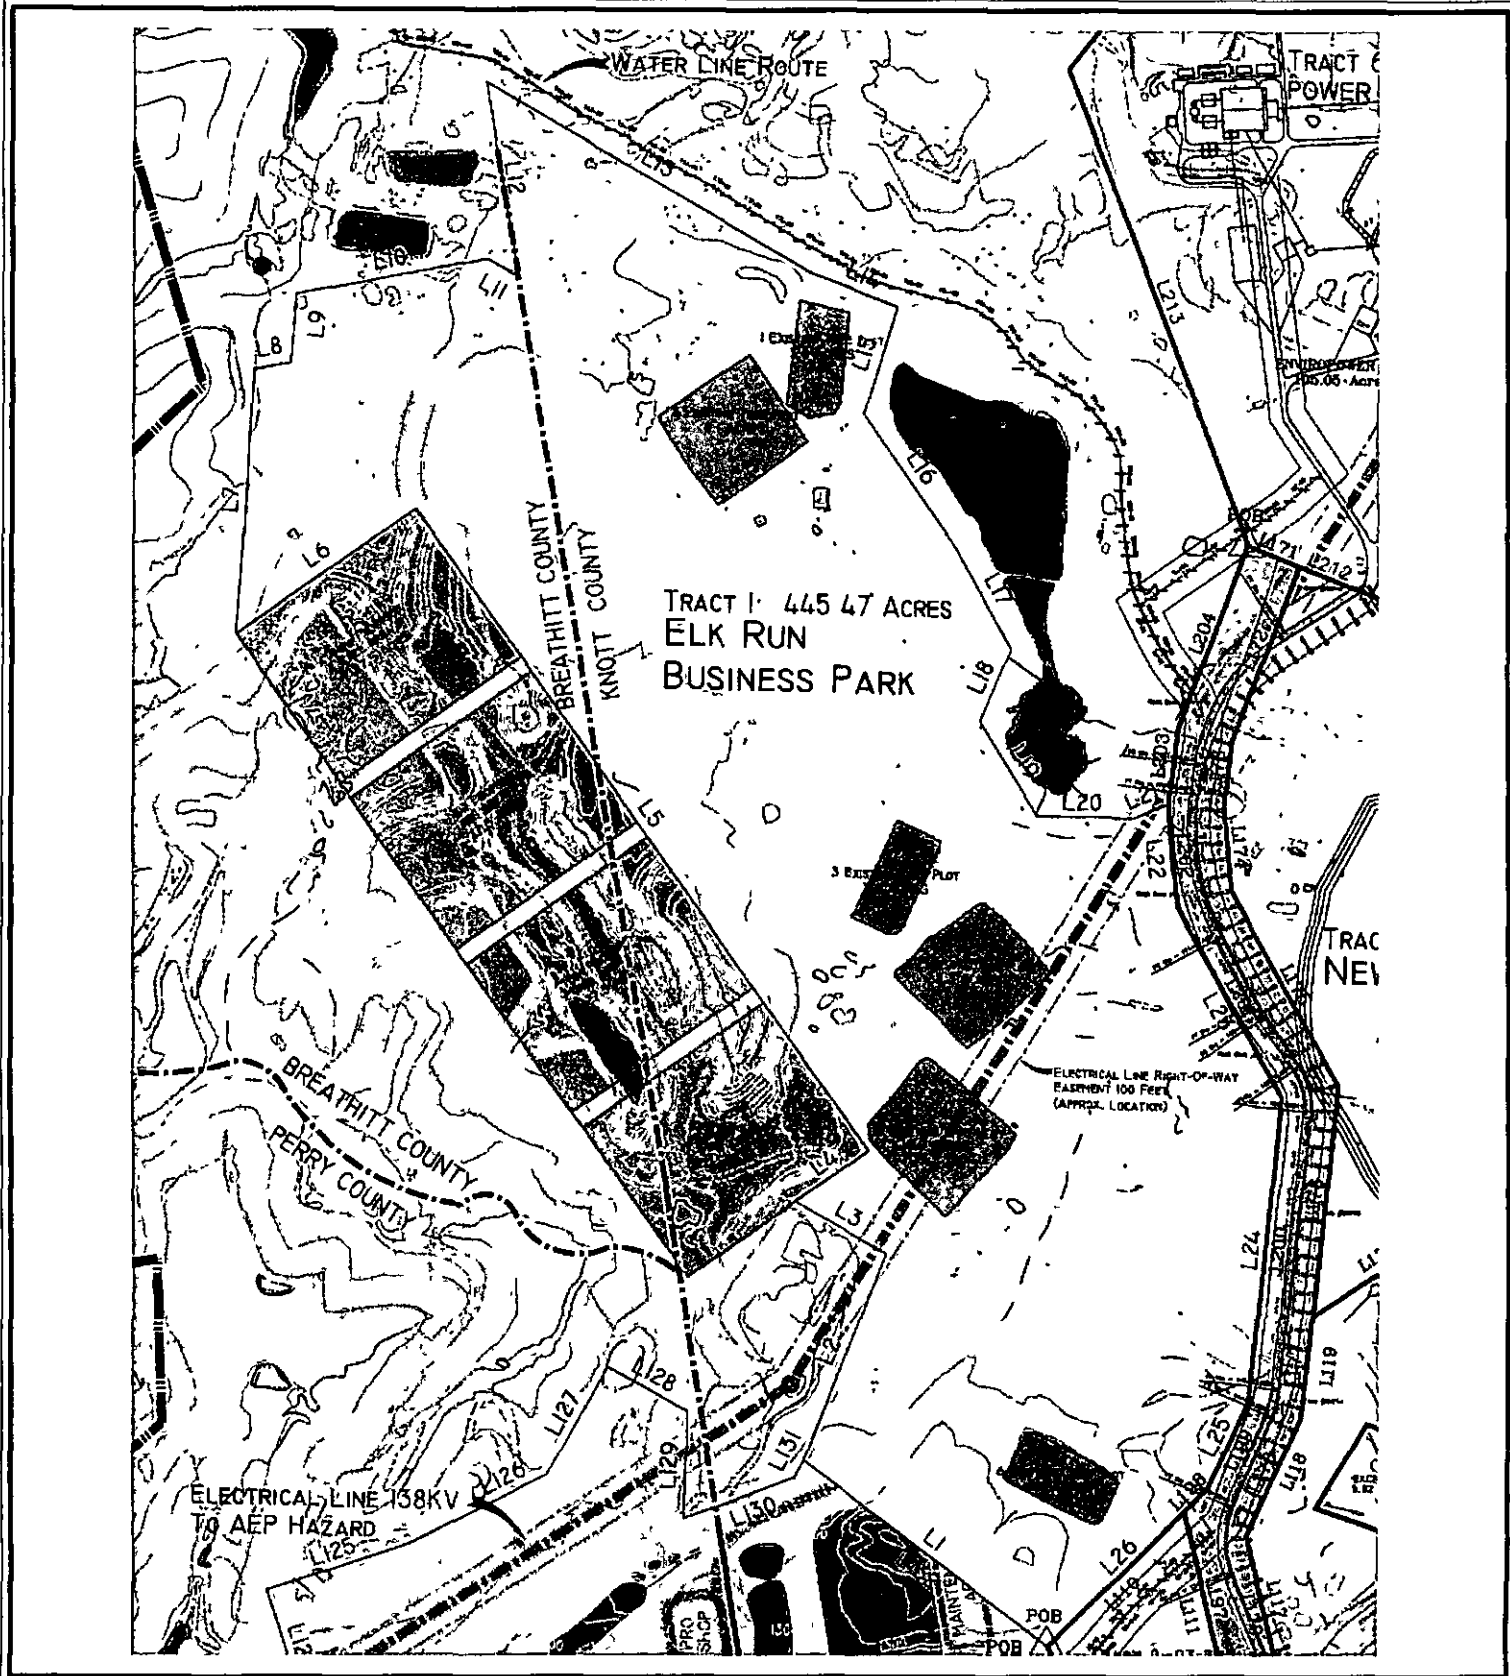

Tract Site Map Addendum

Borrower/Client Enviro Power		
Property Address, Spruce Pine Trail		
City, Hazard	State KY	Zip 41702
Lender Enviro Power		

Borrower/Client. Enviro Power		
Property Address. Spruce Pine Trail		
City. Hazard	State, KY	Zip. 41702
Lender Enviro Power		

Tract 4 309.17 Acres ELK RUN GOLF COURSE

Borrower/Client	Enviro Power
Property Address	Spruce Pine Trail
City	Hazard
	State KY
	Zip. 41702
Lender	Enviro Power